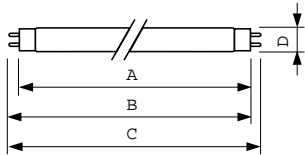

MASTER TL-D Food

ILCOS Code

FD-18/38/2A-E-G13

Dimensional drawing

Product	D (max)	A (max)	B (max)	B (min)	C (max)
MASTER TL-D Food 18W/79 SLV/25	28 mm	589.8 mm	596.9 mm	594.5 mm	604 mm

TL-D Food 18W/79

Photometric data