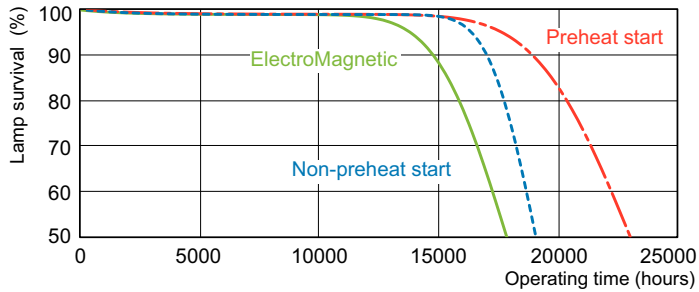

Lifetime

LDLE_TL-DFOOD_0002-Life expectancy diagram

LDLE_TL-DFOOD_0001-Life expectancy diagram