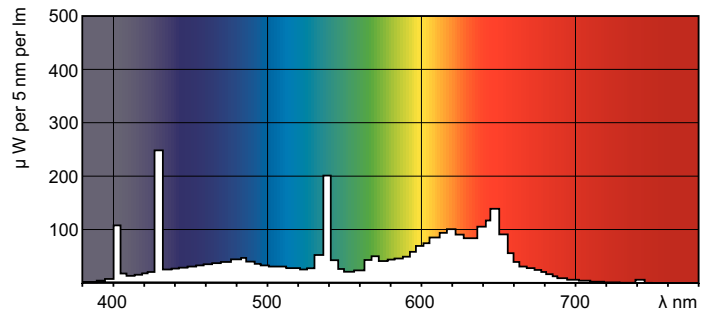

MASTER TL-D Food

ILCOS Code

FD-18/38/2A-E-G13

Dimensional drawing

Product	D (max)	A (max)	B (max)	B (min)	C (max)
MASTER TL-D Food 18W/79 SLV/25	28 mm	589.8 mm	596.9 mm	594.5 mm	604 mm

TL-D Food 18W/79

Photometric data