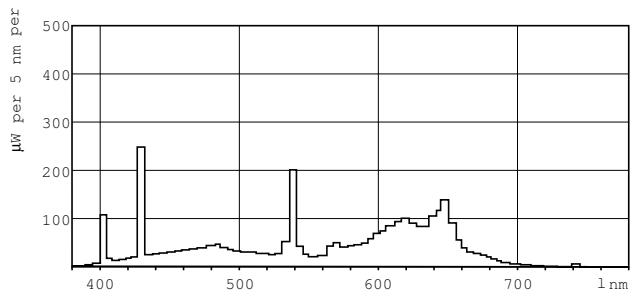

MASTER TL-D Food

ILCOS Code

FD-18/38/2A-E-G13

Dimensional drawing

Product	D (max)	A (max)	B (max)	B (min)	C (max)
MASTER TL-D Food 18W/79 SLV/25	28 mm	589.8 mm	596.9 mm	594.5 mm	604 mm

TL-D Food 18W/79

Photometric data