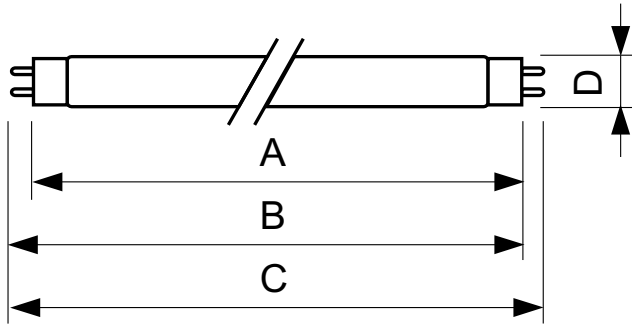

### Product data

General Information		Voltage (Nom)	
Cap-Base	G13 [ Medium Bi-Pin Fluorescent]		59 V
Life To 10% Failures (Nom)	12000 h	Temperature	
Life to 50% Failures (Nom)	15000 h	Design Temperature (Nom)	25 °C
Light Technical		Controls and Dimming	
Color Code	150	Dimmable	Yes
Luminous Flux (Nom)	25 lm	Approval and Application	
Luminous Flux (Rated) (Nom)	25 lm	Energy Efficiency Label (EEL)	E
Color Designation	Red (HO)	Mercury (Hg) Content (Nom)	13.0 mg
LLMF 2000 h Rated	95 %	Energy Consumption kWh/1000 h	26 kWh
Operating and Electrical		Product Data	
Power (Nom)	18.0 W	Full product code	871150072684140
Lamp Current (Nom)	0.360 A	Order product name	TL-D Colored 18W Red 1SL/25

## TL-D Colored

EAN/UPC - Product	8711500726841
Order code	928048001505
Numerator - Quantity Per Pack	1
Numerator - Packs per outer box	25

Material Nr. (12NC)	928048001505
Net Weight (Piece)	71.000 g

### Dimensional drawing

TL-D 18W/150 Red

Product	D (max)	A (max)	B (max)	B (min)	C (max)
TL-D Colored 18W Red 1SL/25	28.0 mm	589.8 mm	596.9 mm	594.5 mm	604.0 mm