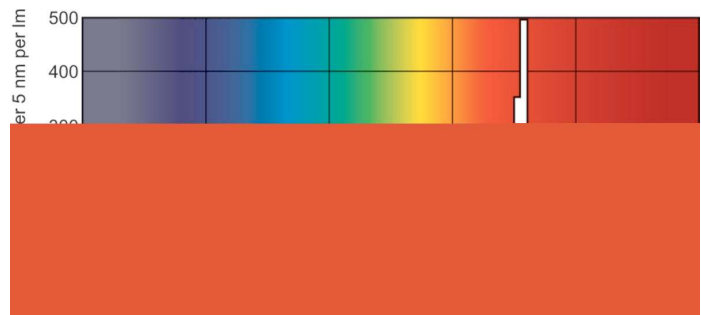

### Dimensional drawing

TL-D 18W/150 Red

Product	D (max)	A (max)	B (max)	B (min)	C (max)
TL-D Colored 18W Red 1SL/25	28.0 mm	589.8 mm	596.9 mm	594.5 mm	604.0 mm

### Photometric data

LDPB\_TL-DCOL\_150-Spectral power distribution B/W

LDPO\_TL-DCOL\_150-Spectral power distribution Colour