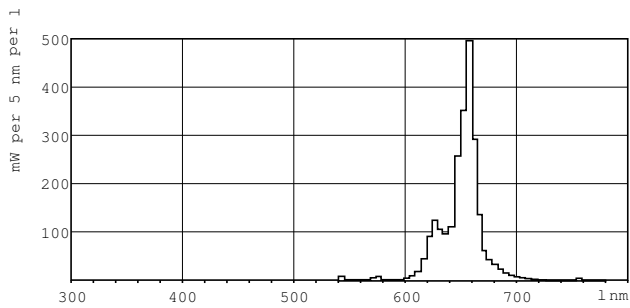

Photometric data

LDPB_TL-DCOL_150-Spectral power distribution B/W