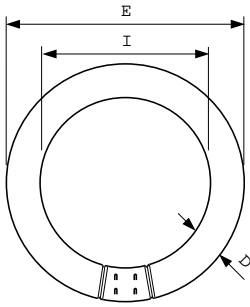

TL-E LIFEMAX Standard Colours

TL-E 40W/54-765 1CT/20

This circular TL lamp (tube diameter 29 mm) enables omni-directional light distribution. It is suitable for use in a wide range of luminaires for various purposes where color rendering is not important.

Controls and Dimming	
Dimmable	Yes
Approval and Application	
Energy Efficiency Label (EEL)	B
Mercury (Hg) Content (Nom)	9 mg
Product Data	
Full product code	871150055991301
Order product name	TL-E 40W/54-765 1CT/20
EAN/UPC - Product	8711500559913
Order code	928027405436
Numerator - Quantity Per Pack	1
Numerator - Packs per outer box	20
Material Nr. (12NC)	928027405436
Net Weight (Piece)	0.250 kg
ILCOS Code	FSC-40/62/2A-E-G10q-29/400

TL-E LIFEMAX Standard Colours

Dimensional drawing

Product	D (max)	D (min)	E (min)	E (max)	I (min)	I (max)
TL-E 40W/ 54-765 1CT/20	30.9 mm	27.1 mm	393.7 mm	406.4 mm	341.0 mm	347.7 mm

TL-E 40W/54-765

Photometric data