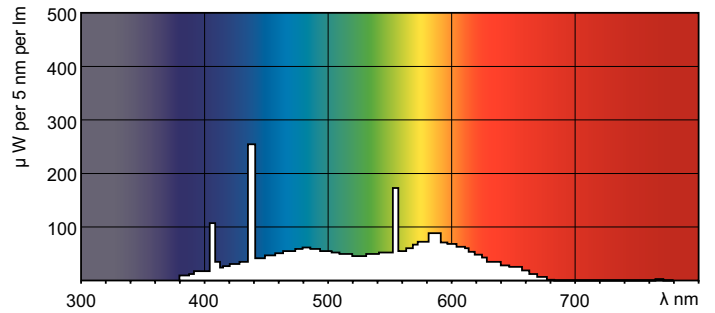

TL-E LIFEMAX Standard Colours

TL-E 40W/54-765 1CT/20

This circular TL lamp (tube diameter 29 mm) enables omni-directional light distribution. It is suitable for use in a wide range of luminaires for various purposes where color rendering is not important.

Product data

General Information	
Cap-Base	G10Q [G10q]
Life to 50% Failures (Nom)	13000 h
Light Technical	
Color Code	54-765
Luminous Flux (Nom)	2500 lm
Color Designation	Cool Daylight
Lumen Maintenance 10000 h (Nom)	73 %
Lumen Maintenance 2000 h (Nom)	87 %
Lumen Maintenance 5000 h (Nom)	78 %
Correlated Color Temperature (Nom)	6200 K
Luminous Efficacy (rated) (Nom)	62 lm/W
Color Rendering Index (Nom)	72
Operating and Electrical	
Power (Nom)	40.0 W
Lamp Current (Nom)	0.420 A
Voltage (Nom)	110 V

TL-E LIFEMAX Standard Colours

Dimensional drawing

Product	D (max)	D (min)	E (min)	E (max)	I (min)	I (max)
TL-E 40W/ 54-765 1CT/20	30.9 mm	27.1 mm	393.7 mm	406.4 mm	341.0 mm	347.7 mm

TL-E 40W/54-765

Photometric data