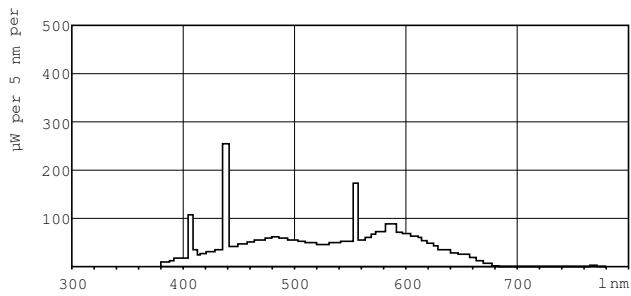

TL-E LIFEMAX Standard Colours

TL-E 40W/54-765 1CT/20

This circular TL lamp (tube diameter 29 mm) enables omni-directional light distribution. It is suitable for use in a wide range of luminaires for various purposes where color rendering is not important.

Product data

General Information	
Cap-Base	G10Q [G10q]
Life to 50% Failures (Nom)	13000 h
Light Technical	
Color Code	54-765
Luminous Flux (Nom)	2500 lm
Color Designation	Cool Daylight
Lumen Maintenance 10000 h (Nom)	73 %
Lumen Maintenance 2000 h (Nom)	87 %
Lumen Maintenance 5000 h (Nom)	78 %
Correlated Color Temperature (Nom)	6200 K
Luminous Efficacy (rated) (Nom)	62 lm/W
Color Rendering Index (Nom)	72
Operating and Electrical	
Power (Nom)	40.0 W
Lamp Current (Nom)	0.420 A
Voltage (Nom)	110 V

Controls and Dimming	
Dimmable	Yes
Approval and Application	
Energy Efficiency Label (EEL)	B
Mercury (Hg) Content (Nom)	9 mg
Product Data	
Full product code	871150055991301
Order product name	TL-E 40W/54-765 1CT/20
EAN/UPC - Product	8711500559913
Order code	928027405436
Numerator - Quantity Per Pack	1
Numerator - Packs per outer box	20
Material Nr. (12NC)	928027405436
Net Weight (Piece)	0.250 kg
ILCOS Code	FSC-40/62/2A-E-G10q-29/400

TL-E LIFEMAX Standard Colours

Dimensional drawing

Product	D (max)	D (min)	E (min)	E (max)	I (min)	I (max)
TL-E 40W/ 54-765 1CT/20	30.9 mm	27.1 mm	393.7 mm	406.4 mm	341.0 mm	347.7 mm

TL-E 40W/54-765

Photometric data