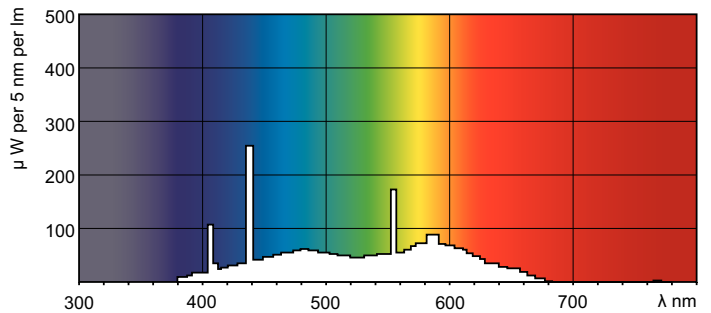

## Dimensional drawing

Product	D (max)	A (max)	B (max)	B (min)	C (max)
TL-D 30W/54-765 1SL/25	28 mm	894.6 mm	901.7 mm	899.3 mm	908.8 mm

## Photometric data

LDPB\_TL-DSTD\_54-765-Spectral power distribution B/W

LDPO\_TL-DSTD\_54-765-Spectral power distribution Colour