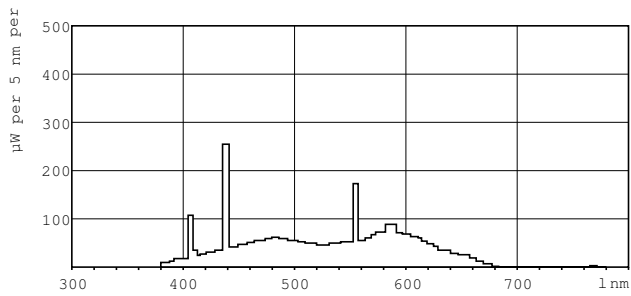

Photometric data

LDPB_TL-DSTD_54-765-Spectral power distribution B/W