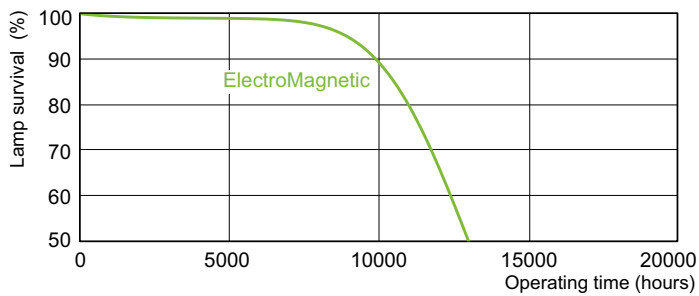

Lifetime

LDLE_TL-DSTD_0001-Life expectancy diagram