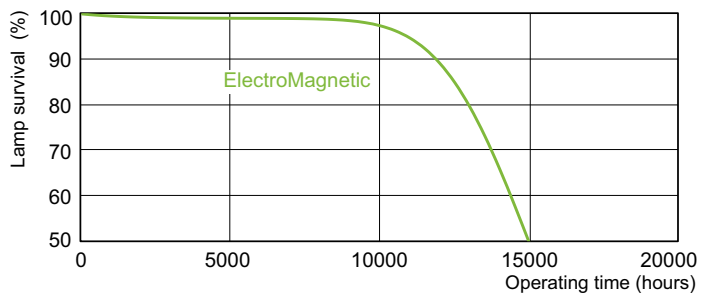

LDLE_TL-DSTD_0002-Life expectancy diagram