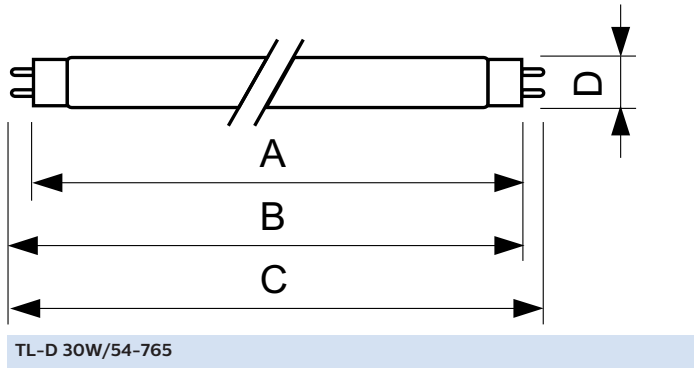

## Dimensional drawing

Product	D (max)	A (max)	B (max)	B (min)	C (max)
TL-D 30W/54-765 1SL/25	28 mm	894.6 mm	901.7 mm	899.3 mm	908.8 mm