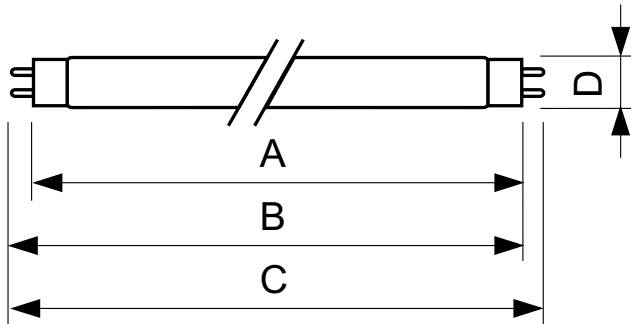

TL-D Standard Colours

TL-D 15W/54-765 1SL/50

TL-D Standard Colors lamps (tube diameter of 26 mm) create atmospheres from warm white to cool daylight. Lamps with moderate efficacy and color rendering.

Warnings and Safety

Product data

General Information		Voltage (Nom)	
Cap-Base	G13 [Medium Bi-Pin Fluorescent]		51 V
Life to 50% Failures (Nom)	13000 h	Controls and Dimming	
Life to 50% Failures Preheat (Nom)	20000 h	Dimmable	Yes
Light Technical		Approval and Application	
Color Code	54-765	Energy Efficiency Label (EEL)	B
Luminous Flux (Nom)	725 lm	Mercury (Hg) Content (Nom)	8.0 mg
Color Designation	Cool Daylight	Energy Consumption kWh/1000 h	20 kWh
Lumen Maintenance 10000 h (Nom)	75 %	Product Data	
Lumen Maintenance 2000 h (Nom)	90 %	Full product code	871150072221865
Lumen Maintenance 5000 h (Nom)	80 %	Order product name	TL-D 15W/54-765 1SL/50
Correlated Color Temperature (Nom)	6200 K	EAN/UPC - Product	8711500722218
Color Rendering Index (Nom)	72	Order code	928024805436
Operating and Electrical		Numerator - Quantity Per Pack	1
Power (Nom)	15.0 W	Numerator - Packs per outer box	50
Lamp Current (Nom)	0.310 A	Material Nr. (12NC)	928024805436

TL-D Standard Colours

Net Weight (Piece)	0.075 kg
ILCOS Code	FD-15/62/2A-E-G13

Dimensional drawing

TL-D 15W/54-765

Product	D (max)	A (max)	B (max)	B (min)	C (max)
TL-D 15W/54-765 1SL/50	28 mm	437.4 mm	444.5 mm	442.1 mm	451.6 mm