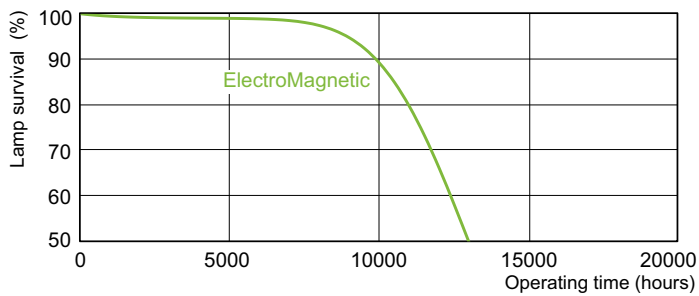

Photometric data

LDPB_TL-DSTD_54-765-Spectral power distribution B/W

LDPO_TL-DSTD_54-765-Spectral power distribution Colour

Lifetime

LDLE_TL-DSTD_0001-Life expectancy diagram

LDLE_TL-DSTD_0002-Life expectancy diagram