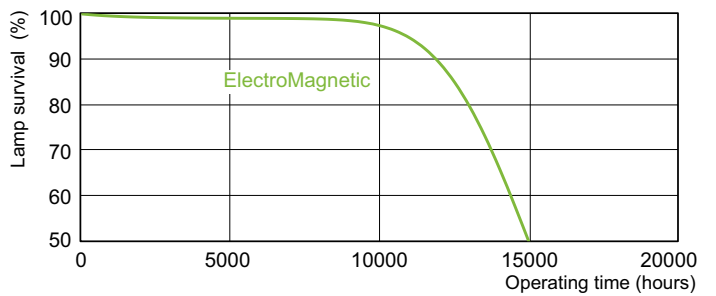

Photometric data

LDPB_TL-DSTD_54-765-Spectral power distribution B/W

LDPO_TL-DSTD_54-765-Spectral power distribution Colour

Lifetime

LDLE_TL-DSTD_0001-Life expectancy diagram

LDLE_TL-DSTD_0002-Life expectancy diagram