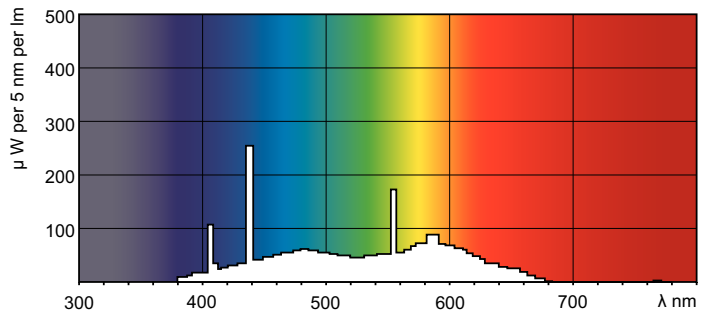

TL-D Standard Colours

TL-D 15W/54-765 1SL/50

TL-D Standard Colors lamps (tube diameter of 26 mm) create atmospheres from warm white to cool daylight. Lamps with moderate efficacy and color rendering.

Warnings and Safety

Product data

General Information		Voltage (Nom)	
Cap-Base	G13 [Medium Bi-Pin Fluorescent]		51 V
Life to 50% Failures (Nom)	13000 h	Controls and Dimming	
Life to 50% Failures Preheat (Nom)	20000 h	Dimmable	Yes
Light Technical		Approval and Application	
Color Code	54-765	Energy Efficiency Label (EEL)	B
Luminous Flux (Nom)	725 lm	Mercury (Hg) Content (Nom)	8.0 mg
Color Designation	Cool Daylight	Energy Consumption kWh/1000 h	20 kWh
Lumen Maintenance 10000 h (Nom)	75 %	Product Data	
Lumen Maintenance 2000 h (Nom)	90 %	Full product code	871150072221865
Lumen Maintenance 5000 h (Nom)	80 %	Order product name	TL-D 15W/54-765 1SL/50
Correlated Color Temperature (Nom)	6200 K	EAN/UPC - Product	8711500722218
Color Rendering Index (Nom)	72	Order code	928024805436
Operating and Electrical		Numerator - Quantity Per Pack	1
Power (Nom)	15.0 W	Numerator - Packs per outer box	50
Lamp Current (Nom)	0.310 A	Material Nr. (12NC)	928024805436

TL-D Standard Colours

Net Weight (Piece)	0.075 kg
ILCOS Code	FD-15/62/2A-E-G13

Dimensional drawing

TL-D 15W/54-765

Product	D (max)	A (max)	B (max)	B (min)	C (max)
TL-D 15W/54-765 1SL/50	28 mm	437.4 mm	444.5 mm	442.1 mm	451.6 mm

Photometric data

LDPB_TL-DSTD_54-765-Spectral power distribution B/W

LDPO_TL-DSTD_54-765-Spectral power distribution Colour

Lifetime

LDLE_TL-DSTD_0001-Life expectancy diagram

LDLE_TL-DSTD_0002-Life expectancy diagram