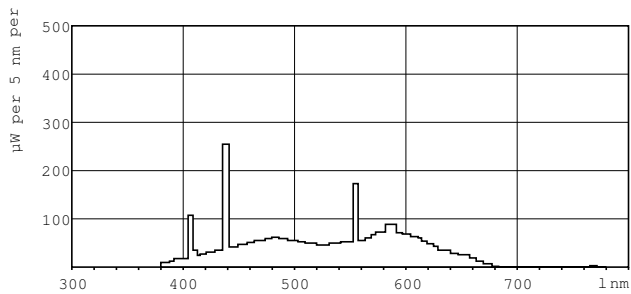

Product data

General Information		Voltage (Nom)	
Cap-Base	G13 [Medium Bi-Pin Fluorescent]		51 V
Life to 50% Failures (Nom)	13000 h	Controls and Dimming	
Life to 50% Failures Preheat (Nom)	20000 h	Dimmable	Yes
Light Technical		Approval and Application	
Color Code	54-765	Energy Efficiency Label (EEL)	B
Luminous Flux (Nom)	725 lm	Mercury (Hg) Content (Nom)	8.0 mg
Color Designation	Cool Daylight	Energy Consumption kWh/1000 h	20 kWh
Lumen Maintenance 10000 h (Nom)	75 %	Product Data	
Lumen Maintenance 2000 h (Nom)	90 %	Full product code	871150072221865
Lumen Maintenance 5000 h (Nom)	80 %	Order product name	TL-D 15W/54-765 1SL/50
Correlated Color Temperature (Nom)	6200 K	EAN/UPC - Product	8711500722218
Color Rendering Index (Nom)	72	Order code	928024805436
Operating and Electrical		Numerator - Quantity Per Pack	1
Power (Nom)	15.0 W	Numerator - Packs per outer box	50
Lamp Current (Nom)	0.310 A	Material Nr. (12NC)	928024805436

TL-D Standard Colours

Net Weight (Piece)	0.075 kg
ILCOS Code	FD-15/62/2A-E-G13

Dimensional drawing

TL-D 15W/54-765

Product	D (max)	A (max)	B (max)	B (min)	C (max)
TL-D 15W/54-765 1SL/50	28 mm	437.4 mm	444.5 mm	442.1 mm	451.6 mm

Photometric data

LDPB_TL-DSTD_54-765-Spectral power distribution B/W

LDPO_TL-DSTD_54-765-Spectral power distribution Colour

Lifetime

LDLE_TL-DSTD_0001-Life expectancy diagram

LDLE_TL-DSTD_0002-Life expectancy diagram