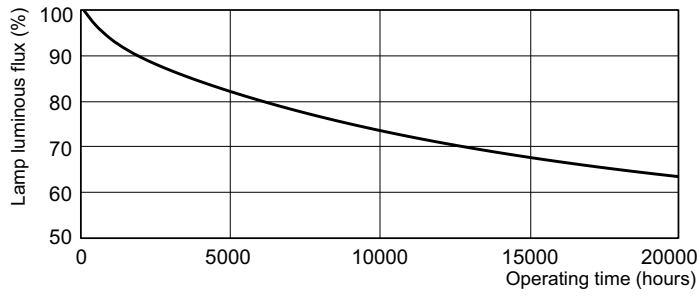

TL-D Standard Colours

Lifetime

LDLM_TL-DSTD_0001-Lumen maintenance diagram