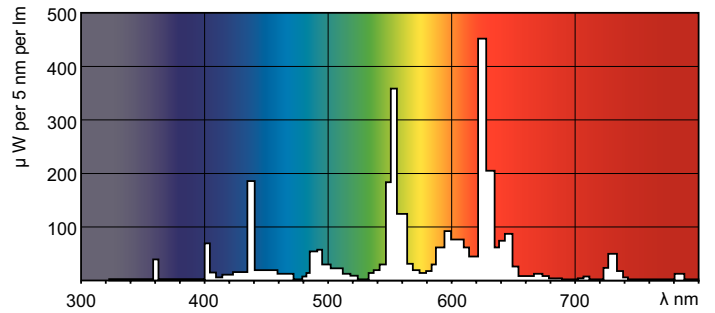

TL-D LIFEMAX Super 80

TL-D 36W/830 1SL/25

The TL-D LIFEMAX Super 80 lamp offers more lumens per watt and better color rendering than TL-D standard colors. Furthermore, it has a lower mercury content. The lamp can be operated in existing TL-D luminaires.

Product data

General Information	
Cap-Base	G13 [Medium Bi-Pin Fluorescent]
Life To 10% Failures (Nom)	10000 h
Life to 50% Failures (Nom)	15000 h
Life to 50% Failures Preheat (Nom)	20000 h

Light Technical	
Color Code	830 [CCT of 3000K]
Luminous Flux (Rated) (Nom)	3250 lm
Color Designation	Warm White (WW)
Lumen Maintenance 2000 h (Nom)	96 %
Lumen Maintenance 5000 h (Nom)	94 %
Correlated Color Temperature (Nom)	3000 K
Luminous Efficacy (rated) (Nom)	90 lm/W
Color Rendering Index (Nom)	83

TL-D LIFEMAX Super 80

Dimensional drawing

TL-D 36W/830 WW G13

Product

TL-D 36W/830 1SL/25

Photometric data

LDPB_TL-D8G_830-Spectral power distribution B/W

LDPO_TL-D8G_830-Spectral power distribution Colour