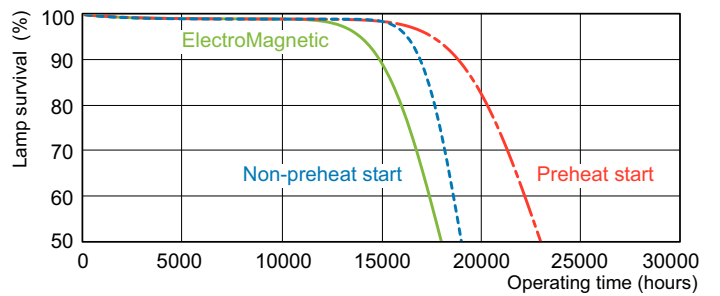

LDLE_TL-D8G_0002-Life expectancy diagram