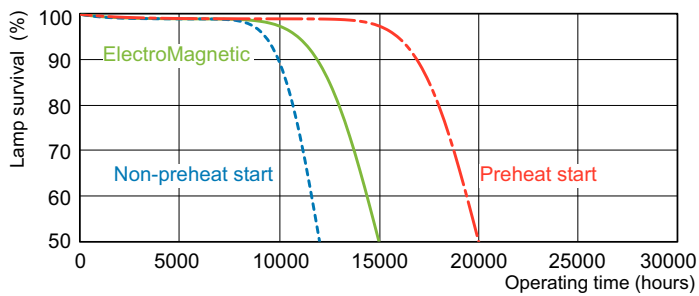

Lifetime

LDLE_TL-D8G_0001-Life expectancy diagram