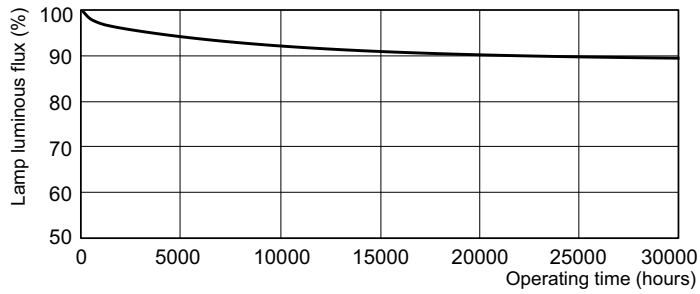

Lifetime

LDLE_TL-D8G_0001-Life expectancy diagram

LDLE_TL-D8G_0002-Life expectancy diagram

TL-D LIFEMAX Super 80

Lifetime

LDLM_TL-D8G_0001-Lumen maintenance diagram