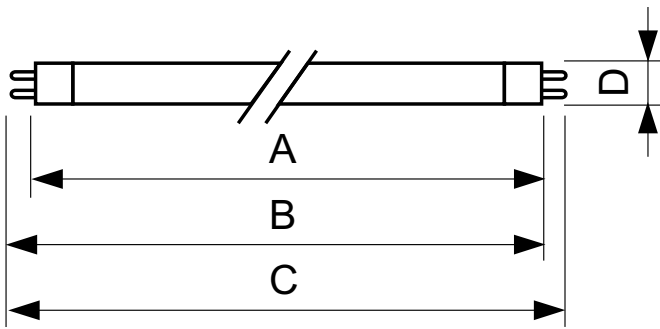

TL5 Essential HE Super 80

Controls and Dimming

Dimmable	No
----------	----

Approval and Application

Energy Efficiency Label (EEL)	A
Mercury (Hg) Content (Nom)	2.0 mg
Energy Consumption kWh/1000 h	15 kWh

Product Data

Full product code	692341077178700
-------------------	-----------------

Order product name	TL5 Essential 14W/865 1SL/40
EAN/UPC - Product	6923410771787
Order code	927925986560
Numerator - Quantity Per Pack	1
Numerator - Packs per outer box	40
Material Nr. (12NC)	927925986560
Net Weight (Piece)	0.050 kg

Dimensional drawing

TL5 ESS 14W/865

Product	D (max)	A (max)	B (max)	B (min)	C (max)
TL5 Essential 14W/865 1SL/40	17.0 mm	549.0 mm	556.1 mm	553.7 mm	563.2 mm

Photometric data

LDPO_TL5ESS8_ESS_865-Spectral power distribution Colour