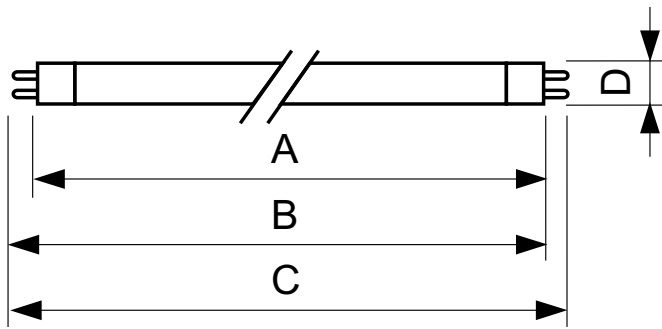

## Dimensional drawing

TL5 ESS 14W/840

Product	D (max)	A (max)	B (max)	B (min)	C (max)
TL5 Essential 14W/840 1SL/40	17.0 mm	549.0 mm	556.1 mm	553.7 mm	563.2 mm