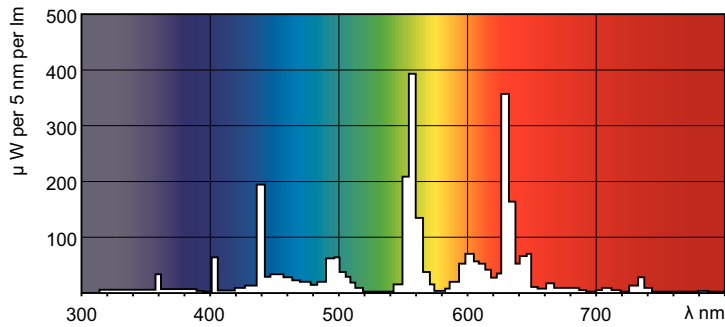

Photometric data

LDPO_TL5ESS8_ESS_840-Spectral power distribution Colour