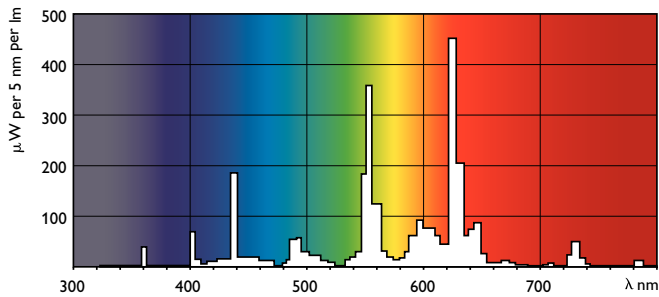

Warnings and Safety

- 20,000 hours lifetime (50% survival point, 3 hour cycle) with preheat ballast which is ENEC compliant. Lifetime performance may differ on non-ENEC compliant ballasts.

Product data

General Information	
Cap-Base	G5 [G5]
Life to 50% Failures Preheat (Nom)	20000 h
LSF Preheat 2000 h Rated	98 %
LSF Preheat 4000 h Rated	97 %
LSF Preheat 6000 h Rated	95 %
LSF Preheat 8000 h Rated	93 %
LSF Preheat 16000 h Rated	70 %
LSF Preheat 20000 h Rated	50 %
Light Technical	
Color Code	830 [CCT of 3000K]
Luminous Flux (Nom)	1350 lm
Luminous Flux (Rated) (Nom)	1260 lm
Color Designation	Warm White (WW)
Luminous Efficacy (@ Max Lumen, Rated) (Nom)	96 lm/W
Correlated Color Temperature (Nom)	3000 K
Luminous Efficacy (rated) (Nom)	88 lm/W

Color Rendering Index (Max)	85
Color Rendering Index (Min)	80
Color Rendering Index (Nom)	82
LLMF 2000 h Rated	94 %
LLMF 4000 h Rated	92 %
LLMF 6000 h Rated	91 %
LLMF 8000 h Rated	90 %
LLMF 12000 h Rated	88 %
LLMF 16000 h Rated	87 %
LLMF 20000 h Rated	86 %
Operating and Electrical	
Power (Nom)	14.3 W
Lamp Current (Nom)	0.170 A
Temperature	
Design Temperature (Nom)	30 °C

Order product name	TL5 Essential 14W/830 1SL/40
EAN/UPC - Product	6923410771749
Order code	927925983060
Numerator - Quantity Per Pack	1
Numerator - Packs per outer box	40
Material Nr. (12NC)	927925983060
Net Weight (Piece)	0.050 kg

Dimensional drawing

TL5 ESS 14W/830

Product	D (max)	A (max)	B (max)	B (min)	C (max)
TL5 Essential 14W/830 1SL/40	17.0 mm	549.0 mm	556.1 mm	553.7 mm	563.2 mm

Photometric data

LDPO_TL5ESS8_ESS_830-Spectral power distribution Colour