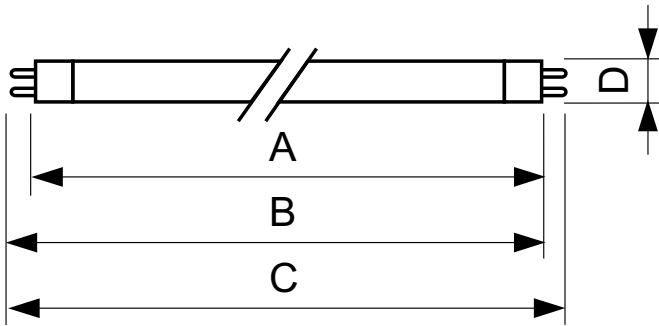

TL5 Essential HE Super 80

Controls and Dimming

Dimmable	No
----------	----

Approval and Application

Energy Efficiency Label (EEL)	A
Mercury (Hg) Content (Nom)	2.0 mg

Product Data

Full product code	692341077174900
-------------------	-----------------

Order product name	TL5 Essential 14W/830 1SL/40
EAN/UPC - Product	6923410771749
Order code	927925983060
Numerator - Quantity Per Pack	1
Numerator - Packs per outer box	40
Material Nr. (12NC)	927925983060
Net Weight (Piece)	0.050 kg

Dimensional drawing

TL5 ESS 14W/830

Product	D (max)	A (max)	B (max)	B (min)	C (max)
TL5 Essential 14W/830 1SL/40	17.0 mm	549.0 mm	556.1 mm	553.7 mm	563.2 mm

Photometric data

LDPO_TL5ESS8_ESS_830-Spectral power distribution Colour