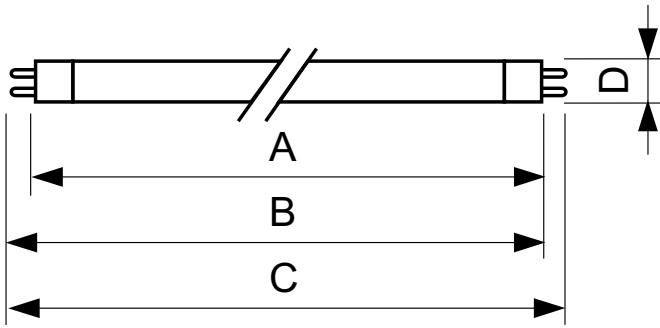

TL5 Essential HE Super 80

Controls and Dimming

Dimmable	No
----------	----

Approval and Application

Energy Efficiency Label (EEL)	A
Mercury (Hg) Content (Nom)	2.0 mg

Product Data

Full product code	871150057031455
-------------------	-----------------

Order product name	TL5 Essential 14W/830 1SL/40
EAN/UPC - Product	8711500570314
Order code	927925983058
Numerator - Quantity Per Pack	1
Numerator - Packs per outer box	40
Material Nr. (12NC)	927925983058
Net Weight (Piece)	47.500 g

Dimensional drawing

TL5 ESS 14W/830

Product	D (max)	A (max)	B (max)	B (min)	C (max)
TL5 Essential 14W/830 1SL/40	17.0 mm	549.0 mm	556.1 mm	553.7 mm	563.2 mm

Photometric data

LDPO_TL5ESS8_ESS_830-Spectral power distribution Colour