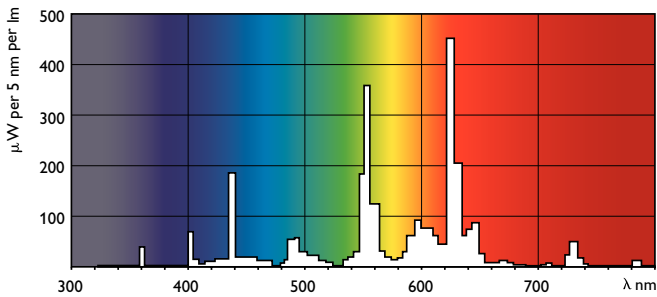

TL5 Essential HE Super 80

Controls and Dimming

Dimmable	No
----------	----

Approval and Application

Energy Efficiency Label (EEL)	A
Mercury (Hg) Content (Nom)	2.0 mg

Product Data

Full product code	871150057031455
-------------------	-----------------

Order product name	TL5 Essential 14W/830 1SL/40
EAN/UPC - Product	8711500570314
Order code	927925983058
Numerator - Quantity Per Pack	1
Numerator - Packs per outer box	40
Material Nr. (12NC)	927925983058
Net Weight (Piece)	47.500 g

Dimensional drawing

TL5 ESS 14W/830

Product	D (max)	A (max)	B (max)	B (min)	C (max)
TL5 Essential 14W/830 1SL/40	17.0 mm	549.0 mm	556.1 mm	553.7 mm	563.2 mm

Photometric data

LDPO_TL5ESS8_ESS_830-Spectral power distribution Colour