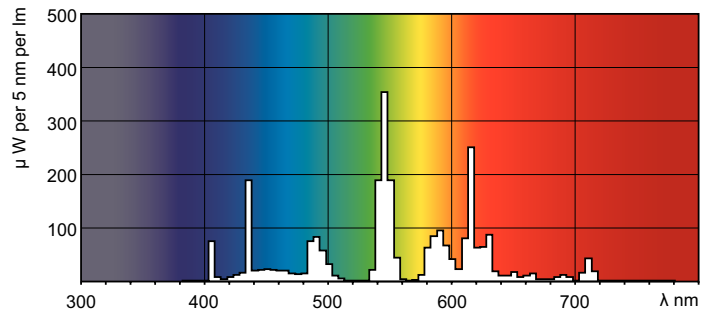

Product data

General Information	
Cap base	G13 [Medium Bi-Pin Fluorescent]
Life to 10% failures (nom.)	12000 h
Life to 50% failures (nom.)	15000 h
Life to 50% failures preheat (nom.)	20000 h
LSF 2000 h Rated	99 %
LSF 4000 h Rated	99 %
LSF 6000 h Rated	99 %
LSF 8000 h Rated	99 %
LSF 12000 h Rated	89 %
LSF 16000 h Rated	33 %
LSF 20000 h Rated	2 %
Light Technical	
Colour Code	835 [CCT of 3,500 K]
Luminous flux (nom.)	6200 lm
Luminous flux (rated) (nom.)	6200 lm
Colour designation	White (WH)
Correlated Colour Temperature (Nom)	3500 K

Luminous efficacy (rated) (nom.)	89 lm/W
Colour rendering index (nom.)	>80
LLMF 2000 h Rated	96 %
LLMF 4000 h Rated	95 %
LLMF 6000 h Rated	94 %
LLMF 8000 h Rated	93 %
LLMF 12000 h Rated	92 %
LLMF 16000 h Rated	91 %
LLMF 20000 h Rated	90 %

Approval and Application

Energy efficiency label (EEL)	A
Mercury (Hg) content (nom.)	3.0 mg
Energy consumption kWh/1,000 hours	81 kWh

Product Data

Full product code	871150064273840
Order product name	MASTER TL-D Super 80 70W/835 SLV/25

Dimensional drawing

Product	D (max)	A (max)	B (max)	B (min)	C (max)
MASTER TL-D Super 80 70W/835 SLV/25	28 mm	1763.8 mm	1770.9 mm	1768.5 mm	1778 mm

TL-D 70W/835

Photometric data

Lightcolour /835

Lightcolour /835