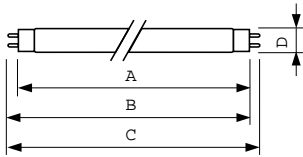

Dimensional drawing

Product	D (max)	A (max)	B (max)	B (min)	C (max)
MASTER TL-D Super 80 70W/835 SLV/25	28 mm	1763.8 mm	1770.9 mm	1768.5 mm	1778 mm

TL-D 70W/835

Photometric data

Lightcolour /835

Lightcolour /835