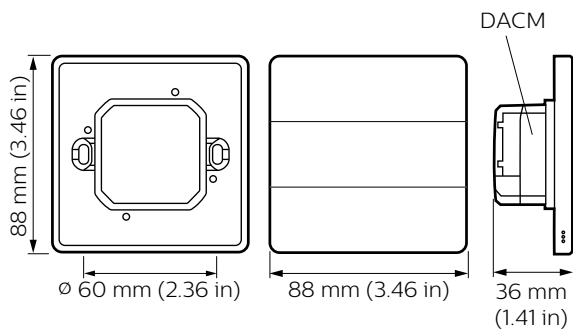

Dynalite User Interface

PATPE-WA-X

PATPA AntumbraTouch EU

PATPA AntumbraTouch EU

Product data

General Information	
CE mark	CE mark
Remarks	Please download the Lighting - Product Data Sheet for more information and ordering options
EU RoHS compliant	Yes
Type number	Antumbra touch panel, European style
Product Data	
Full product code	871829168530200

Order product name	PATPE-WA-X
EAN/UPC - product	8718291685302
Order code	68530200
Numerator - quantity per pack	1
SAP numerator - packs per outer box	1
Material no. (12 NC)	913703433007
SAP net weight (piece)	0.084 kg

Dynalite User Interface

Dimensional drawing

Dynalite User Interfaces

Dynalite User Interfaces

Dynalite User Interfaces