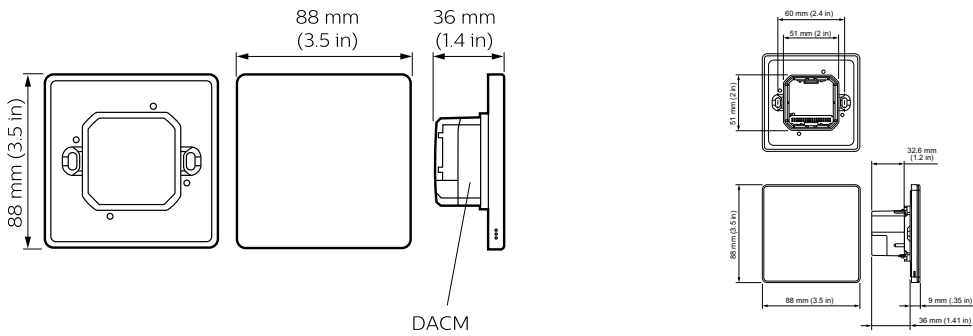

Dynalite User Interface

Dimensional drawing

Dynalite User Interfaces

Dynalite User Interfaces