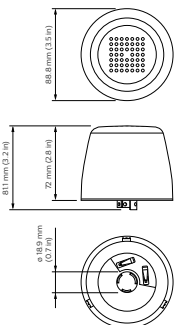

## LLC7290/00 CT OLC N5 LV PC C1VF LG

LLC7290 CityTouch Connector Node LV, photo cell switching type, with 4G/LTE technology

LLC7290 CityTouch Connector Node LV, photo cell switching type, with 4G/LTE technology

### Product data

Product Data	
Order product name	LLC7290/00 CT OLC N5 LV PC C1VF LG
EAN/UPC - Product	046677538781
Order code	913701036213
Numerator - Quantity Per Pack	1

Numerator - Packs per outer box	30
Material Nr. (12NC)	913701036213
Net Weight (Piece)	0.224 kg

### Dimensional drawing

LLC7290/00 CT OLC N5 LV PC C1VF LG