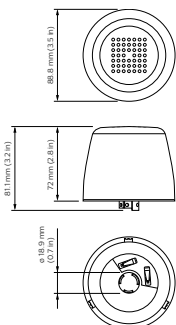

## LLC7262/00 CityTouch OLC NEMA HV

CityTouch connector node HV to plug into a High Voltage luminaire with a 3, 5 or 7 pin NEMA socket to connect it to the CityTouch software system

CityTouch connector node HV to plug into a High Voltage luminaire with a 3, 5 or 7 pin NEMA socket to connect it to the CityTouch software system

### Product data

Product Data		Numerator - Packs per outer box	
Order product name	LLC7262/00 CityTouch OLC NEMA HV		30
EAN/UPC - Product	046677471613	Material Nr. (12NC)	913701035503
Order code	913701035503	Net Weight (Piece)	0.224 kg
Numerator - Quantity Per Pack	1		

### Dimensional drawing

LLC7262/00 CityTouch OLC NEMA HV