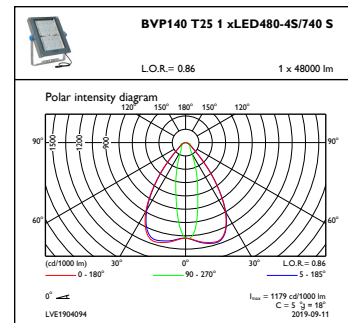

Coreline tempo X-Large

Dimensional drawing

CoreLine Tempo BVP110/120/125/130/140

Photometric data

OFCS1_BVP140T251xLED480-4S740S

OFCS1_BVP140T251xLED480-4S740S

OFPC1_BVP140T251xLED480-4S740S

OFPC1_BVP140T251xLED480-4S740S