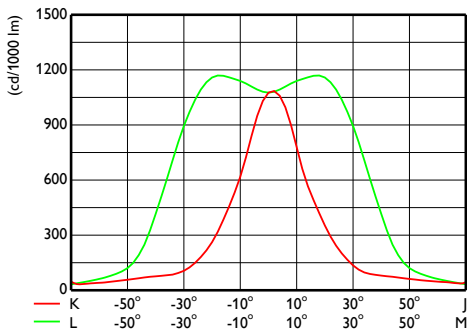

Initial Performance (IEC Compliant)

Initial luminous flux	41280 lm
Luminous flux tolerance	+/-7%
Initial LED luminaire efficacy	140 lm/W
Init. Corr. Colour Temperature	4000 K
Init. Colour rendering index	>70
Initial chromaticity	(0.38, 0.38) SDCM <5
Initial input power	295 W
Power consumption tolerance	+/-11%

Coreline tempo X-Large

Dimensional drawing

CoreLine Tempo BVP110/120/125/130/140

Photometric data

OFCS1_BVP140T251xLED480-4S740S

OFCS1_BVP140T251xLED480-4S740S

OFPC1_BVP140T251xLED480-4S740S

OFPC1_BVP140T251xLED480-4S740S