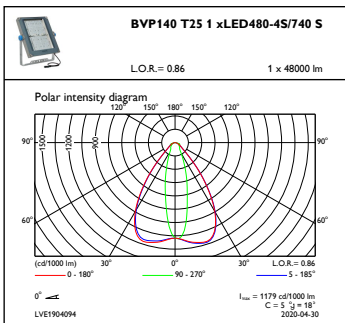

Coreline tempo X-Large

Dimensional drawing

CoreLine Tempo BVP110/120/125/130/140

Photometric data

OFCS1_BVP140T251xLED480-4S740S

OFCS1_BVP140T251xLED480-4S740S

OFPC1_BVP140T251xLED480-4S740S

OFPC1_BVP140T251xLED480-4S740S