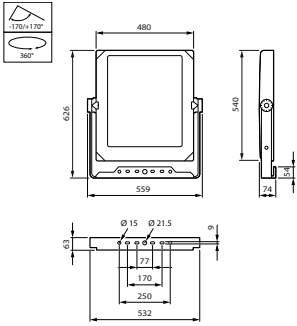

Controls and Dimming

Dimmable	Yes
----------	-----

Mechanical and Housing

Housing material	Aluminium die-cast
Reflector material	-
Optic material	Acrylate
Optical cover/lens material	Glass
Fixation material	Steel
Mounting device	MBA [Mounting bracket adjustable]
Optical cover/lens shape	Flat
Optical cover/lens finish	Clear
Overall length	540 mm
Overall width	560 mm
Overall height	70 mm
Effective projected area	0.26 m ²
Colour	Grey
Dimensions (height x width x depth)	70 x 560 x 540 mm (2.8 x 22 x 21.3 in)

Application Conditions

Ambient temperature range	-40 to +50 °C
Performance ambient temperature Tq	25 °C
Maximum dimming level	10%

Product Data

Full product code	871869987290800
Order product name	BVP140 LED480-4S 41K3/740 PSD S D9
EAN/UPC – product	8718699872908
Order code	87290800
Numerator – quantity per pack	1
SAP numerator – packs per outer box	1
Material no. (12 NC)	912300024346
SAP net weight (piece)	17.010 kg

Coreline tempo X-Large

Dimensional drawing

CoreLine Tempo BVP110/120/125/130/140

Photometric data

OFCS1_BVP140T251xLED480-4S740S

OFCS1_BVP140T251xLED480-4S740S

OFPC1_BVP140T251xLED480-4S740S

OFPC1_BVP140T251xLED480-4S740S