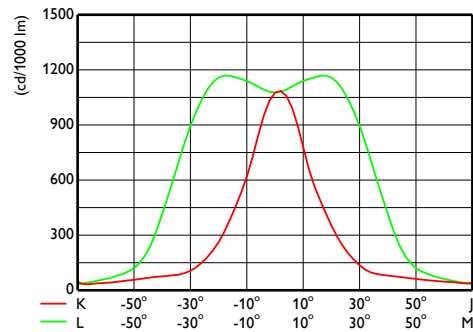

Coreline tempo X-Large

Dimensional drawing

CoreLine Tempo BVP110/120/125/130/140

Photometric data

OFCS1_BVP140T251xLED480-4S740S

OFCS1_BVP140T251xLED480-4S740S

OFPC1_BVP140T251xLED480-4S740S

OFPC1_BVP140T251xLED480-4S740S