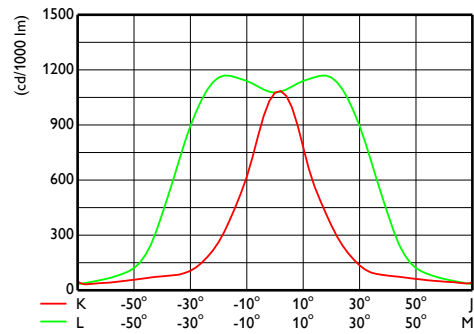

Initial luminous flux	36120 lm
Luminous flux tolerance	+/-7%
Initial LED luminaire efficacy	144 lm/W
Init. Corr. Colour Temperature	4000 K
Init. Colour rendering index	>70
Initial chromaticity	(0.38, 0.38) SDCM <5
Initial input power	250 W
Power consumption tolerance	+/-11%

Coreline tempo X-Large

Dimensional drawing

CoreLine Tempo BVP110/120/125/130/140

Photometric data

OFPC1_BVP140T251xLED420-4S740S

OFCS1_BVP140T251xLED420-4S740S

OFPC1_BVP140T251xLED420-4S740S

OFCS1_BVP140T251xLED420-4S740S