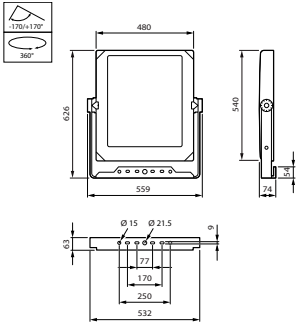

Controls and Dimming

Dimmable	No
----------	----

Mechanical and Housing

Housing material	Aluminium die-cast
Reflector material	-
Optic material	Acrylate
Optical cover/lens material	Glass
Fixation material	Steel
Mounting device	MBA [Mounting bracket adjustable]
Optical cover/lens shape	Flat
Optical cover/lens finish	Clear
Overall length	540 mm
Overall width	560 mm
Overall height	70 mm
Effective projected area	0.26 m ²
Colour	Grey
Dimensions (height x width x depth)	70 x 560 x 540 mm (2.8 x 22 x 21.3 in)

Application Conditions

Ambient temperature range	-40 to +50 °C
Performance ambient temperature Tq	25 °C

Product Data

Full product code	871869987283000
Order product name	BVP140 LED420-4S 36K1/740 PSU S
EAN/UPC – product	8718699872830
Order code	87283000
Numerator – quantity per pack	1
SAP numerator – packs per outer box	1
Material no. (12 NC)	912300024339
SAP net weight (piece)	17.010 kg

Coreline tempo X-Large

Dimensional drawing

CoreLine Tempo BVP110/120/125/130/140

Photometric data

OFPC1_BVP140T251xLED420-4S740S

OFCS1_BVP140T251xLED420-4S740S

OFPC1_BVP140T251xLED420-4S740S

OFCS1_BVP140T251xLED420-4S740S