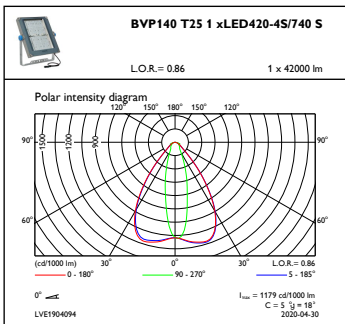

Initial luminous flux	36120 lm
Luminous flux tolerance	+/-7%
Initial LED luminaire efficacy	144 lm/W
Init. Corr. Colour Temperature	4000 K
Init. Colour rendering index	>70
Initial chromaticity	(0.38, 0.38) SDCM <5
Initial input power	250 W
Power consumption tolerance	+/-11%

Coreline tempo X-Large

Dimensional drawing

CoreLine Tempo BVP110/120/125/130/140

Photometric data

OFPC1_BVP140T251xLED420-4S740S

OFCS1_BVP140T251xLED420-4S740S

OFPC1_BVP140T251xLED420-4S740S

OFCS1_BVP140T251xLED420-4S740S