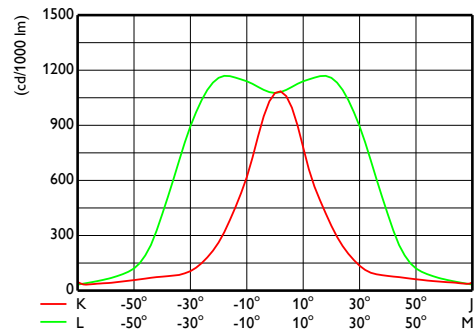

Initial luminous flux	36120 lm
Luminous flux tolerance	+/-7%
Initial LED luminaire efficacy	144 lm/W
Init. Corr. Colour Temperature	4000 K
Init. Colour rendering index	>70
Initial chromaticity	(0.38, 0.38) SDCM <5
Initial input power	250 W
Power consumption tolerance	+/-11%

Coreline tempo X-Large

Dimensional drawing

CoreLine Tempo BVP110/120/125/130/140

Photometric data

OFPC1_BVP140T251xLED420-4S740S

OFCS1_BVP140T251xLED420-4S740S

OFPC1_BVP140T251xLED420-4S740S

OFCS1_BVP140T251xLED420-4S740S