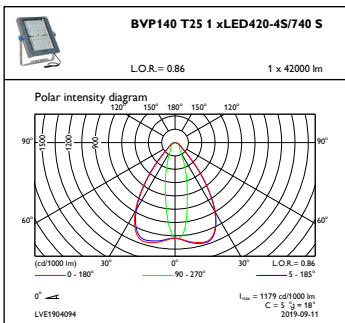

Initial luminous flux	36120 lm
Luminous flux tolerance	+/-7%
Initial LED luminaire efficacy	144 lm/W
Init. Corr. Colour Temperature	4000 K
Init. Colour rendering index	>70
Initial chromaticity	(0.38, 0.38) SDCM <5
Initial input power	250 W
Power consumption tolerance	+/-11%

Coreline tempo X-Large

Dimensional drawing

CoreLine Tempo BVP110/120/125/130/140

Photometric data

OFPC1_BVP140T251xLED420-4S740S

OFCS1_BVP140T251xLED420-4S740S

OFPC1_BVP140T251xLED420-4S740S

OFCS1_BVP140T251xLED420-4S740S