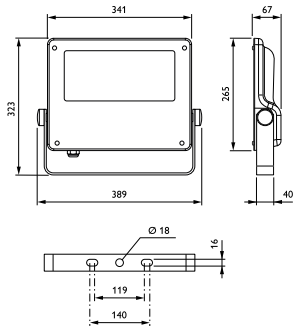

Coreline tempo medium

Dimensional drawing

CoreLine Tempo BVP110/120/125/130/140