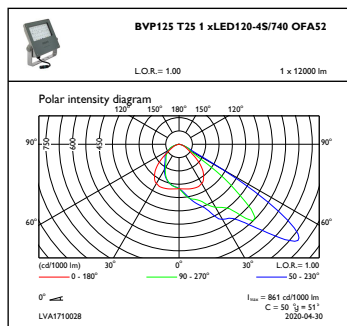

Controls and Dimming

Dimmable	No
----------	----

Mechanical and Housing

Housing material	Aluminium
Reflector material	-
Optic material	Polycarbonate
Optical cover/lens material	Glass
Fixation material	Aluminium
Mounting device	MBW [Wall-mounting bracket]
Optical cover/lens shape	Flat
Optical cover/lens finish	Clear
Overall length	340.5 mm
Overall width	265 mm
Overall height	67.4 mm
Effective projected area	0.09 m ²
Colour	Grey

Dimensions (height x width x depth)	67 x 265 x 341 mm (2.7 x 10.4 x 13.4 in)
-------------------------------------	--

Approval and Application

Ingress protection code	IP66 [Dust penetration-protected, jet-proof]
Mech. impact protection code	IK08 [5 J vandal-protected]
Surge protection (common/differential)	Luminaire surge protection level up to 6 kV differential mode and 8 kV common mode

Product Data

Full product code	871869945587300
Order product name	BVP125 LED120-4S/740 OFA52
EAN/UPC – product	8718699455873
Order code	45587300
Numerator – quantity per pack	1
SAP numerator – packs per outer box	1
Material no. (12 NC)	912300024001
Net Weight (Piece)	5.000 kg

Coreline tempo medium

Dimensional drawing

CoreLine Tempo BVP110/120/125/130/140

Photometric data

OFPC1_BVP125T251xLED120-4S740OFA52

OFCS1_BVP125T251xLED120-4S740OFA52