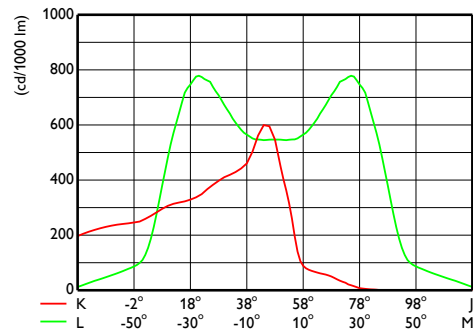

Coreline tempo medium

Dimensional drawing

CoreLine Tempo BVP110/120/125/130/140

Photometric data

OFPC1_BVP125T251xLED120-4S740OFA52

OFCS1_BVP125T251xLED120-4S740OFA52