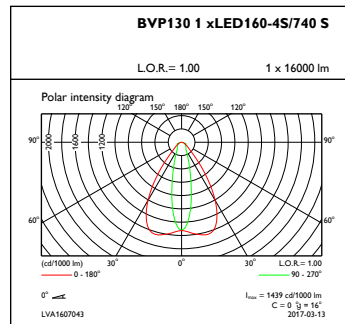

Photometric data

OFPC1_BVP1301xLED160-4S740S