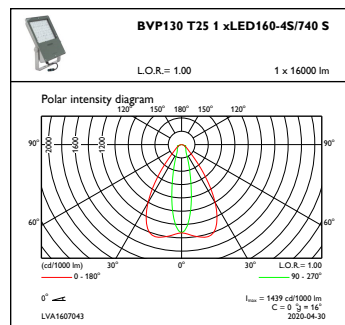

Optical cover/lens shape	Flat
Optical cover/lens finish	Clear
Overall length	340.5 mm
Overall width	422 mm
Overall height	40 mm
Effective projected area	0.15 m <sup>2</sup>
Colour	Grey
Dimensions (height x width x depth)	40 x 422 x 341 mm (1.6 x 16.6 x 13.4 in)

## Photometric data

OFCS1\_BVP1301xLED160-4S740S

OFPC1\_BVP1301xLED160-4S740S

OFCS1\_BVP130T251xLED160-4S740S

OFPC1\_BVP130T251xLED160-4S740S