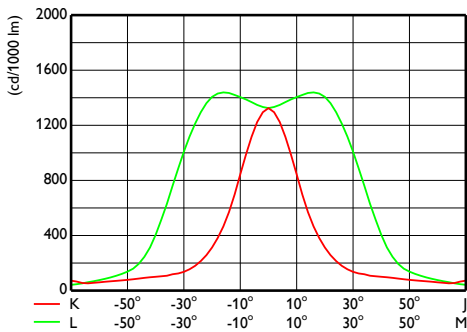

OFCS1_BVP130T251xLED160-4S740S