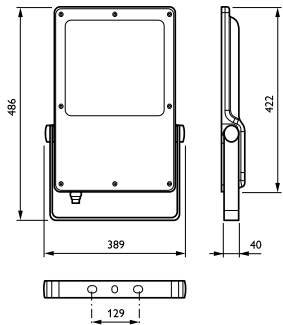

Coreline tempo large

Dimensional drawing

CoreLine Tempo BVP110/120/125/130/140