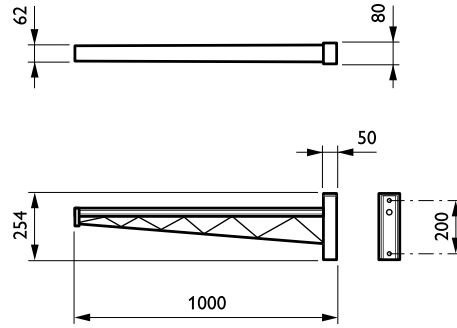

CitySoul gen2 brackets JGP530-JRP534