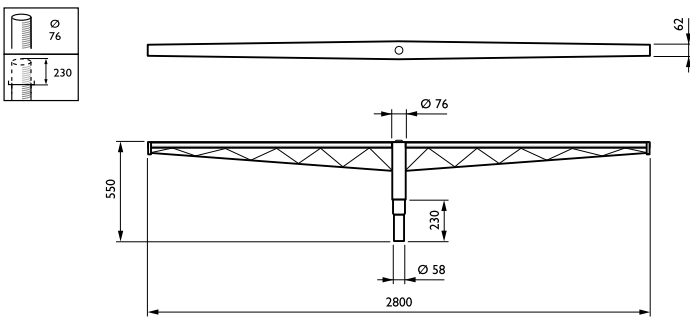

CitySoul gen2 brackets JGP530-JRP534