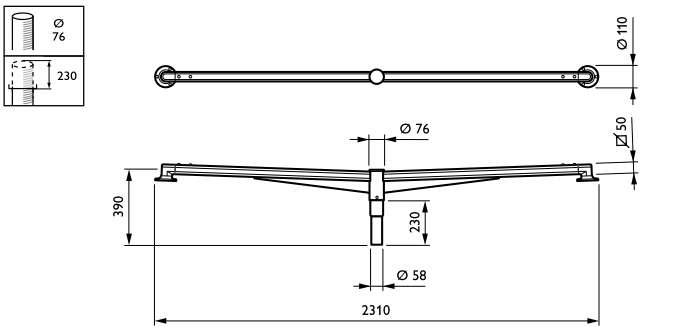

### Product data

General Information		Order product name	
CE mark	CE mark	JRP534 MBP DGR	
Bracket type	Pole-mounting bracket	EAN/UPC – product	8718696612699
Bracket colour	Dark gray	Order code	61269900
Bracket coating	-	Numerator – quantity per pack	1
Product family code	JRP534 [ CitySoul gen2 Brackets Accent]	SAP numerator – packs per outer box	1
Product Data		Material no. (12 NC)	910505016858
Full product code	871869661269900	SAP net weight (piece)	1.568 kg

## Dimensional drawing

CitySoul gen2 brackets JGP530-JRP534

CitySoul gen2 brackets JGP530-JRP534

CitySoul gen2 brackets JGP530-JRP534

CitySoul gen2 brackets JGP530-JRP534

CitySoul gen2 brackets JGP530-JRP534