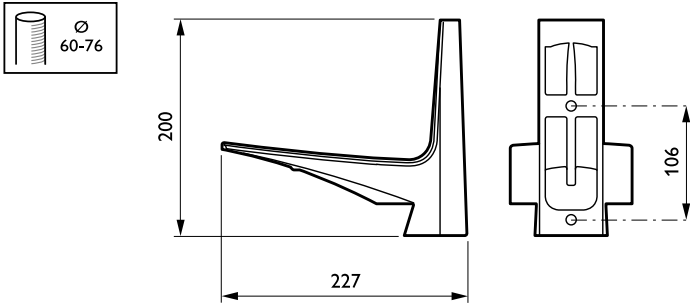

CitySoul poles and brackets

Dimensional drawing

CitySoul gen2 brackets JGP530-JRP534