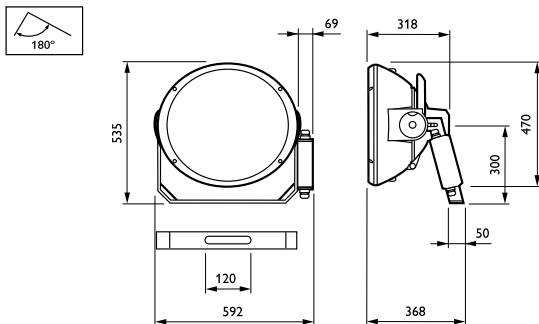

Product data

General Information		Operating and Electrical	
Number of light sources	1 [1 pc]	CE mark	CE mark
Lamp family code	MHN-SEH [MASTER MHN-SE High Output]	ENEC mark	ENEC mark
Lamp power	2000 W	Optic type outdoor	Beam category B8
Light source colour	956 daylight	Aiming memory	-
Kombipack	Lamp(s) included	Product family code	MVF404 [ARENAVISION]
Gear	-	Lamp supply voltage	400 V [400]
Optical cover/lens type	DOWN [Front-glass downlighting version]	Input Voltage	380 to 415 V
Protection class IEC	Safety class I		

ArenaVision MVF404

Ignitor	SI [Series]
Mechanical and Housing	
Dimensions (height x width x depth)	NaN x NaN x NaN mm (NaN x NaN x NaN in)
Approval and Application	
Ingress protection code	IP65 [Dust penetration-protected, jet-proof]
Mech. impact protection code	IK08 [5 J vandal-protected]
Initial Performance (IEC Compliant)	
Init. Corr. Colour Temperature	5600 K
Product Data	
Full product code	872790060409200

Order product name	MVF404 MHN-SEH2000W/956 B8 SI
EAN/UPC – product	8727900604092
Order code	60409200
Local code	MVF404B8SI956
Numerator – quantity per pack	1
SAP numerator – packs per outer box	1
Material no. (12 NC)	910502279218
SAP net weight (piece)	14.500 kg

Dimensional drawing

ArenaVision MVF403/MVF404