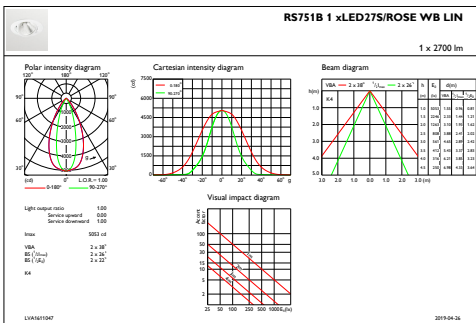

Overall height	150 mm
Overall diameter	168 mm
Color	White
Dimensions (Height x Width x Depth)	150 x NaN x NaN mm (5.9 x NaN x NaN in)

Approval and Application

Ingress protection code	IP20 [Finger-protected]
Mech. impact protection code	IK02 [0.2 J standard]

Product Data

Full product code	871869939938200
Order product name	RS751B LED27S/CH PSE-E WB WH LIN
EAN/UPC - Product	8718699399382
Order code	910500465317
Numerator - Quantity Per Pack	1
Numerator - Packs per outer box	1
Material Nr. (12NC)	910500465317
Net Weight (Piece)	1.377 kg

LuxSpace Accent Fresh Food

Dimensional drawing

LuxSpace Accent RS730B-RS752B

Photometric data

IFPC1_RS751B1xLED27SROSEWBLIN

IFCC1_RS751B1xLED27SROSEWBLIN

IFAS1_RS751B1xLED27SROSEWBLIN

LuxSpace Accent Fresh Food