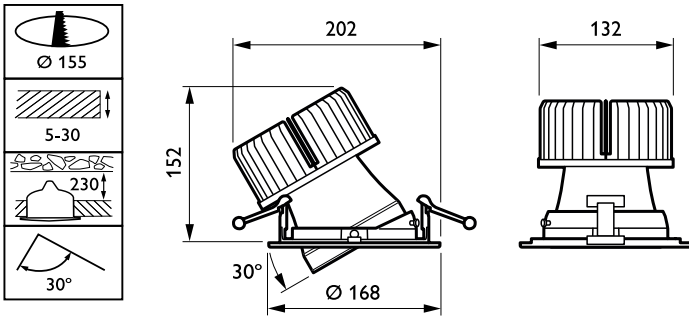

LuxSpace Accent Fresh Food

Dimensional drawing

LuxSpace Accent RS730B-RS752B