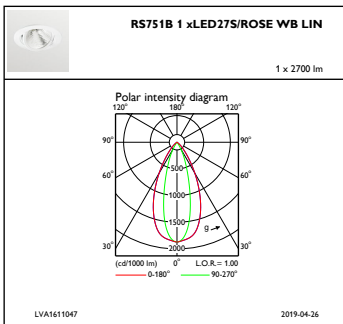

Overall height	150 mm
Overall diameter	168 mm
Color	White
Dimensions (Height x Width x Depth)	150 x NaN x NaN mm (5.9 x NaN x NaN in)

Approval and Application

Ingress protection code	IP20 [Finger-protected]
Mech. impact protection code	IK02 [0.2 J standard]

Initial Performance (IEC Compliant)

Initial luminous flux (system flux)	2750 lm
Luminous flux tolerance	+/-10%
Initial LED luminaire efficacy	122 lm/W
Init. Corr. Color Temperature	2500 K
Init. Color Rendering Index	≥90
Initial chromaticity	(0.457, 0.385)
Initial input power	22.5 W
Power consumption tolerance	+/-10%

Product Data

Full product code	871869939938200
Order product name	RS751B LED27S/CH PSE-E WB WH LIN
EAN/UPC - Product	8718699399382
Order code	910500465317
Numerator - Quantity Per Pack	1
Numerator - Packs per outer box	1
Material Nr. (12NC)	910500465317
Net Weight (Piece)	1.377 kg

LuxSpace Accent Fresh Food

Dimensional drawing

LuxSpace Accent RS730B-RS752B

Photometric data

IFPC1_RS751B1xLED27SROSEWBLIN

IFCC1_RS751B1xLED27SROSEWBLIN

IFAS1_RS751B1xLED27SROSEWBLIN

LuxSpace Accent Fresh Food