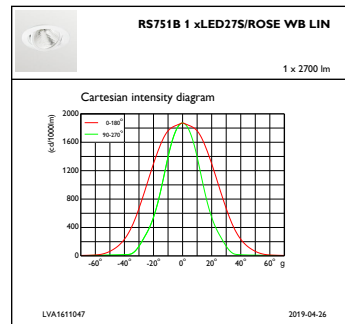

Overall height	150 mm
Overall diameter	168 mm
Color	White
Dimensions (Height x Width x Depth)	150 x NaN x NaN mm (5.9 x NaN x NaN in)

Approval and Application

Ingress protection code	IP20 [Finger-protected]
Mech. impact protection code	IK02 [0.2 J standard]

Initial Performance (IEC Compliant)

Initial luminous flux (system flux)	2750 lm
Luminous flux tolerance	+/-10%
Initial LED luminaire efficacy	122 lm/W
Init. Corr. Color Temperature	2500 K
Init. Color Rendering Index	≥90
Initial chromaticity	(0.457, 0.385)
Initial input power	22.5 W
Power consumption tolerance	+/-10%

Product Data

Full product code	871869939938200
Order product name	RS751B LED27S/CH PSE-E WB WH LIN
EAN/UPC - Product	8718699399382
Order code	910500465317
Numerator - Quantity Per Pack	1
Numerator - Packs per outer box	1
Material Nr. (12NC)	910500465317
Net Weight (Piece)	1.377 kg

LuxSpace Accent Fresh Food

Dimensional drawing

LuxSpace Accent RS730B-RS752B

Photometric data

IFPC1_RS751B1xLED27SROSEWBLIN

IFCC1_RS751B1xLED27SROSEWBLIN

IFAS1_RS751B1xLED27SROSEWBLIN

LuxSpace Accent Fresh Food