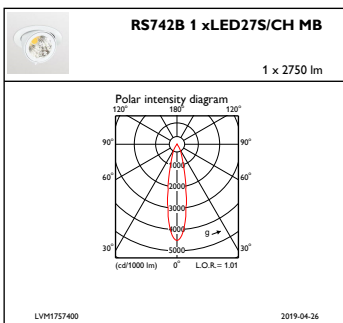

Photometric data

IFPC1_RS742B1xLED27SCHMB

IFCC1_RS742B1xLED27SCHMB