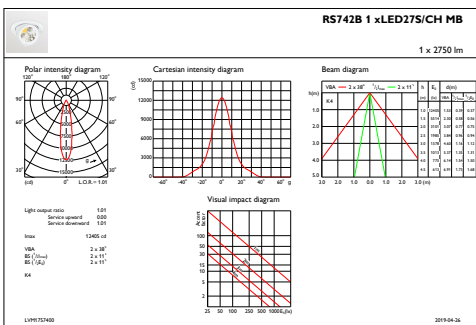

Color	White
Dimensions (Height x Width x Depth)	109 x 134 x 179 mm (4.3 x 5.3 x 7 in)

Approval and Application

Ingress protection code	IP20 [Finger-protected]
Mech. impact protection code	IK02 [0.2 J standard]

Initial Performance (IEC Compliant)

Initial luminous flux (system flux)	2600 lm
Luminous flux tolerance	+/-10%
Initial LED luminaire efficacy	116 lm/W
Init. Corr. Color Temperature	2500 K
Init. Color Rendering Index	≥80
Initial chromaticity	(0.46, 0.39) SDCM <3
Initial input power	22.5 W
Power consumption tolerance	+/-10%

LuxSpace Accent Fresh Food

Dimensional drawing

LuxSpace Accent RS730B-RS752B

Photometric data

IFPC1_RS742B1xLED27SCHMB

IFCC1_RS742B1xLED27SCHMB

IFAS1_RS742B1xLED27SCHMB

LuxSpace Accent Fresh Food