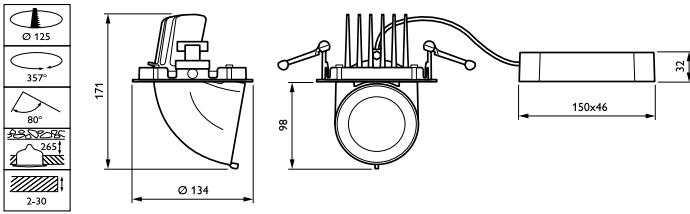

LuxSpace Accent Fresh Food

Dimensional drawing

LuxSpace Accent RS730B-RS752B