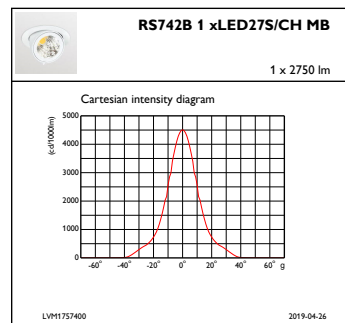

Photometric data

IFPC1_RS742B1xLED27SCHMB

IFCC1_RS742B1xLED27SCHMB