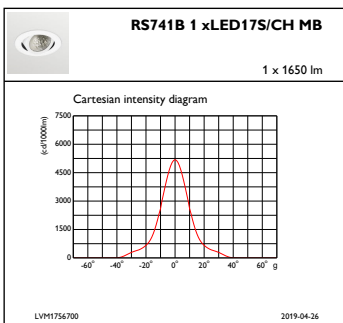

Photometric data

IFCC1_RS741B1xLED17SCHMB