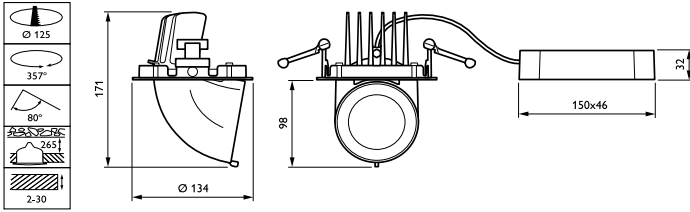

LuxSpace Accent Compact Elbow

Dimensional drawing