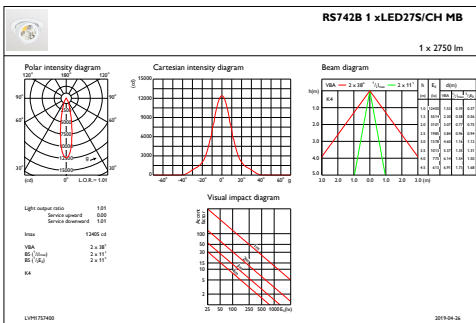

Overall diameter	134 mm
Color	White

Approval and Application

Ingress protection code	IP20 [Finger-protected]
Mech. impact protection code	IK02 [0.2 J standard]

Initial Performance (IEC Compliant)

Initial luminous flux (system flux)	2700 lm
Luminous flux tolerance	+/-10%
Initial LED luminaire efficacy	58.7 lm/W
Init. Corr. Color Temperature	2500 K
Init. Color Rendering Index	≥80
Initial chromaticity	(0.46, 0.39) SDCM <3
Initial input power	46 W
Power consumption tolerance	+/-10%

LuxSpace Accent Compact Elbow

Dimensional drawing

LuxSpace Accent RS730B-RS752B

Photometric data

IFPC1_RS742B1xLED27SCHMB

IFCC1_RS742B1xLED27SCHMB

IFAS1_RS742B1xLED27SCHMB

LuxSpace Accent Compact Elbow