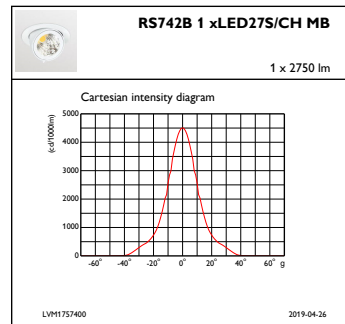

LuxSpace Accent RS730B-RS752B

Photometric data