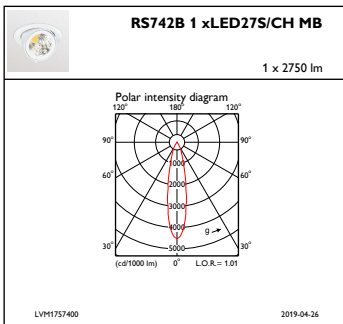

LuxSpace Accent RS730B-RS752B

Photometric data