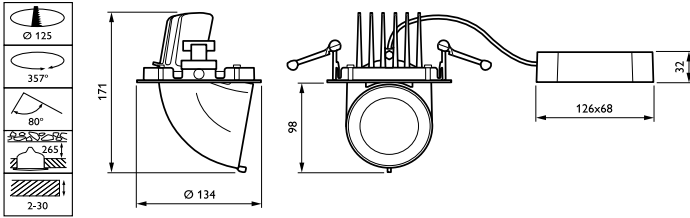

LuxSpace Accent Compact Elbow

Dimensional drawing