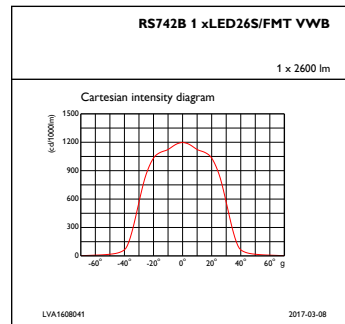

LuxSpace Accent RS730B-RS752B

Photometric data