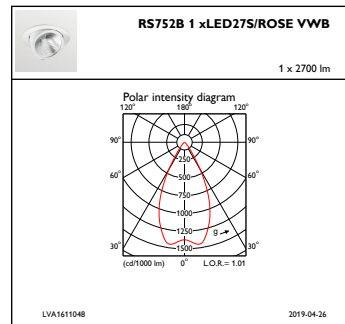

Overall diameter	168 mm
Color	White
Dimensions (Height x Width x Depth)	126 x 168 x 231 mm (5 x 6.6 x 9.1 in)

## Product Data

Full product code	871869916751600
Order product name	RS752B LED27S/ROSE PSE-E VWB WH
EAN/UPC - Product	8718699167516
Order code	910500459462
Numerator - Quantity Per Pack	1
Numerator - Packs per outer box	1
Material Nr. (12NC)	910500459462
Net Weight (Piece)	1.325 kg

## Dimensional drawing

LuxSpace Accent RS730B-RS752B

LuxSpace Accent RS730B-RS752B

## Photometric data

IFCC1\_RS752B1xLED27SROSEVWB

IFPC1\_RS752B1xLED27SROSEVWB

IFAS1\_RS752B1xLED27SROSEVWB