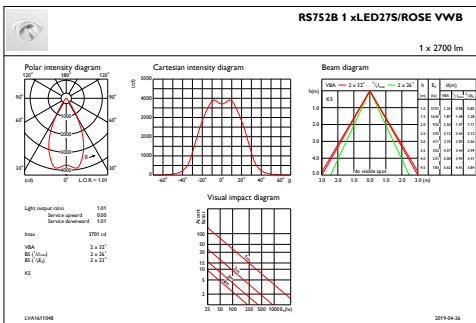

IFAS1_RS752B1xLED27SROSEVWB