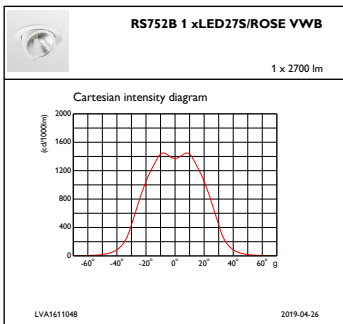

Overall diameter	168 mm
Color	White
Dimensions (Height x Width x Depth)	126 x 168 x 231 mm (5 x 6.6 x 9.1 in)

## Product Data

Full product code	871869916751600
Order product name	RS752B LED27S/ROSE PSE-E VWB WH
EAN/UPC - Product	8718699167516
Order code	910500459462
Numerator - Quantity Per Pack	1
Numerator - Packs per outer box	1
Material Nr. (12NC)	910500459462
Net Weight (Piece)	1.325 kg

## Dimensional drawing

LuxSpace Accent RS730B-RS752B

LuxSpace Accent RS730B-RS752B

## Photometric data

IFCC1\_RS752B1xLED27SROSEVWB

IFPC1\_RS752B1xLED27SROSEVWB

IFAS1\_RS752B1xLED27SROSEVWB