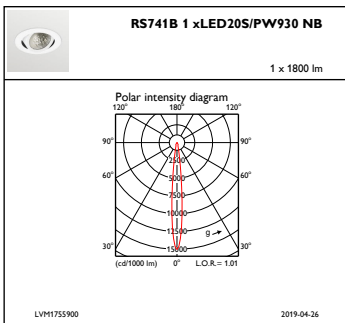

Controls and Dimming

Dimmable	Yes
----------	-----

Mechanical and Housing

Housing Material	Aluminum
Reflector material	Polycarbonate aluminum coated
Optic material	Polycarbonate
Optical cover/lens material	Glass
Fixation material	-
Optical cover/lens finish	Clear
Overall height	126 mm
Overall diameter	130 mm
Color	White
Dimensions (Height x Width x Depth)	126 x NaN x NaN mm (5 x NaN x NaN in)

Initial Performance (IEC Compliant)

Initial luminous flux (system flux)	2000 lm
Luminous flux tolerance	+/-10%
Initial LED luminaire efficacy	93 lm/W
Init. Corr. Color Temperature	3000 K
Init. Color Rendering Index	≥90
Initial chromaticity	(0.42, 0.39) SDCM <3
Initial input power	21.5 W
Power consumption tolerance	+/-10%

Product Data

Full product code	871869697317200
Order product name	RS741B LED20S/PW930 PSED-VLC-E NB WH
EAN/UPC - Product	8718696973172
Order code	910500459055
Numerator - Quantity Per Pack	1
Numerator - Packs per outer box	1
Material Nr. (12NC)	910500459055
Net Weight (Piece)	0.760 kg

Dimensional drawing

LuxSpace Accent RS730B-RS752B

Photometric data

IFCC1_RS741B1xLED20SPW930NB

IFAS1_RS741B1xLED20SPW930NB

IFPC1_RS741B1xLED20SPW930NB

LuxSpace Accent