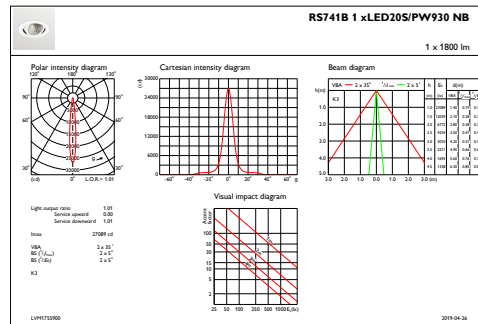

Dimensional drawing

LuxSpace Accent RS730B-RS752B

Photometric data

IFCC1_RS741B1xLED20SPW930NB

IFAS1_RS741B1xLED20SPW930NB