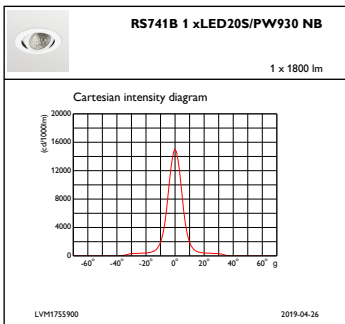

Controls and Dimming

Dimmable	Yes
----------	-----

Mechanical and Housing

Housing Material	Aluminum
Reflector material	Polycarbonate aluminum coated
Optic material	Polycarbonate
Optical cover/lens material	Glass
Fixation material	-
Optical cover/lens finish	Clear
Overall height	126 mm
Overall diameter	130 mm
Color	White
Dimensions (Height x Width x Depth)	126 x NaN x NaN mm (5 x NaN x NaN in)

Initial Performance (IEC Compliant)

Initial luminous flux (system flux)	2000 lm
Luminous flux tolerance	+/-10%
Initial LED luminaire efficacy	93 lm/W
Init. Corr. Color Temperature	3000 K
Init. Color Rendering Index	≥90
Initial chromaticity	(0.42, 0.39) SDCM <3
Initial input power	21.5 W
Power consumption tolerance	+/-10%

Product Data

Full product code	871869697317200
Order product name	RS741B LED20S/PW930 PSED-VLC-E NB WH
EAN/UPC - Product	8718696973172
Order code	910500459055
Numerator - Quantity Per Pack	1
Numerator - Packs per outer box	1
Material Nr. (12NC)	910500459055
Net Weight (Piece)	0.760 kg

Dimensional drawing

LuxSpace Accent RS730B-RS752B

Photometric data

IFCC1_RS741B1xLED20SPW930NB

IFAS1_RS741B1xLED20SPW930NB

IFPC1_RS741B1xLED20SPW930NB

LuxSpace Accent