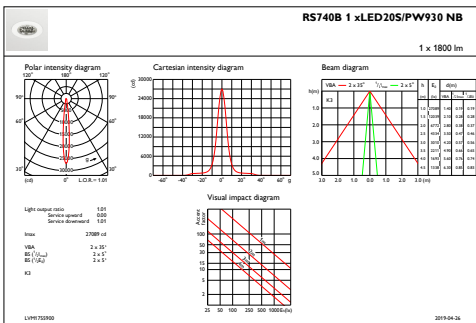

Product data

General Information			
Number of light sources	1 pc	Connection	Push-in connector and pull relief
Lamp family code	LED20S [LED Module, system flux 2000 lm]	Cable	-
Beam angle of light source	120 °	Protection class IEC	Safety class II
Light source color	Premium white with CRI ≥ 90	Glow-wire test	Temperature 650 °C, duration 5 s
Light source replaceable	No	Flammability mark	For mounting on normally flammable surfaces
Number of gear units	1 unit	CE mark	CE mark
Driver/power unit/transformer	Power supply unit DC compatible, external	ENEC mark	ENEC mark
Driver included	Yes	UL mark	-
Optic type	Narrow beam	Warranty period	5 years
Optical cover/lens type	Clear glass	Remarks	*-Per Lighting Europe guidance paper "Evaluating performance of LED based luminaires - January 2018": statistically there is no relevant difference in lumen
Luminaire light beam spread	10°		
Control interface	-		

Initial Performance (IEC Compliant)

Initial luminous flux (system flux)	2000 lm
Luminous flux tolerance	+/-10%
Initial LED luminaire efficacy	93 lm/W
Init. Corr. Color Temperature	3000 K
Init. Color Rendering Index	≥90
Initial chromaticity	(0.42, 0.39) SDCM <3
Initial input power	21.5 W
Power consumption tolerance	+/-10%

Product Data

Full product code	871869697308000
Order product name	RS740B LED20S/PW930 PSE-E NB WH
EAN/UPC - Product	8718696973080
Order code	910500459046
Numerator - Quantity Per Pack	1
Numerator - Packs per outer box	1
Material Nr. (12NC)	910500459046
Net Weight (Piece)	0.760 kg

Dimensional drawing

LuxSpace Accent RS730B-RS752B

Photometric data

IFCC1_RS740B1xLED20SPW930NB

IFPC1_RS740B1xLED20SPW930NB

IFAS1_RS740B1xLED20SPW930NB