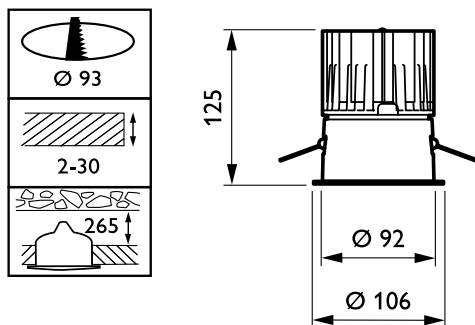

Dimmable	No

Mechanical and Housing

Housing Material	Aluminum
Reflector material	Polycarbonate aluminum coated
Optic material	Polycarbonate
Optical cover/lens material	Glass
Fixation material	-
Optical cover/lens finish	Clear
Overall height	126 mm
Overall diameter	106 mm
Color	White
Dimensions (Height x Width x Depth)	126 x NaN x NaN mm (5 x NaN x NaN in)

Approval and Application

Ingress protection code	IP44 [Wire-protected, splash-proof]

Mech. impact protection code	IK02 [0.2 J standard]

Initial Performance (IEC Compliant)

Initial luminous flux (system flux)	2000 lm
Luminous flux tolerance	+/-10%
Initial LED luminaire efficacy	93 lm/W
Init. Corr. Color Temperature	3000 K
Init. Color Rendering Index	≥90
Initial chromaticity	(0.42, 0.39) SDCM <3
Initial input power	21.5 W
Power consumption tolerance	+/-10%

Over Time Performance (IEC Compliant)

Control gear failure rate at median useful life 50000 h	5 %
Lumen maintenance at median useful life* 50000 h	L80

Application Conditions

Ambient temperature range	+10 to +40 °C
Performance ambient temperature Tq	25 °C
Suitable for random switching	Yes

Product Data

Full product code	871869697308000
Order product name	RS740B LED20S/PW930 PSE-E NB WH
EAN/UPC - Product	8718696973080
Order code	910500459046
Numerator - Quantity Per Pack	1
Numerator - Packs per outer box	1
Material Nr. (12NC)	910500459046
Net Weight (Piece)	0.760 kg

Dimensional drawing

LuxSpace Accent RS730B-RS752B