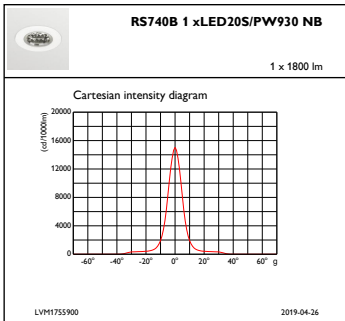

Photometric data

IFCC1_RS740B1xLED20SPW930NB