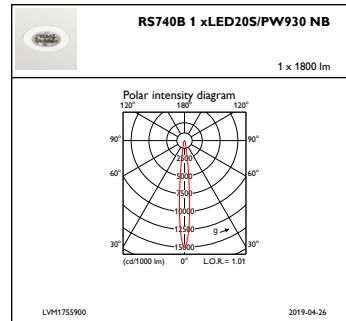

Photometric data

IFPC1_RS740B1xLED20SPW930NB