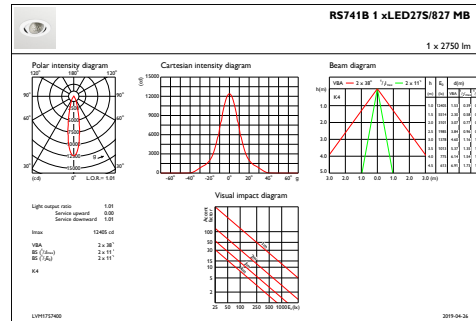

Photometric data

IFAS1_RS741B1xLED27S827MB