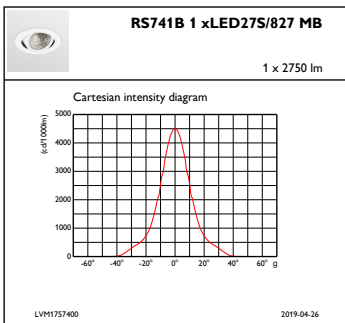

Controls and Dimming

Dimmable	No
----------	----

Mechanical and Housing

Housing Material	Aluminum
Reflector material	Polycarbonate aluminum coated
Optic material	Polycarbonate
Optical cover/lens material	Polycarbonate
Fixation material	-
Optical cover/lens finish	Clear
Overall height	126 mm
Overall diameter	130 mm
Color	White
Dimensions (Height x Width x Depth)	126 x NaN x NaN mm (5 x NaN x NaN in)

Initial Performance (IEC Compliant)

Initial luminous flux (system flux)	2750 lm
Luminous flux tolerance	+/-10%
Initial LED luminaire efficacy	122.22222222222223 lm/W
Init. Corr. Color Temperature	2700 K
Init. Color Rendering Index	≥80
Initial chromaticity	(0.46, 0.41) SDCM <3
Initial input power	22.5 W
Power consumption tolerance	+/-10%

Product Data

Full product code	871869685138800
Order product name	RS741B LED27S/827 PSU-E MB WH
EAN/UPC - Product	8718696851388
Order code	910500457643
Numerator - Quantity Per Pack	1
Numerator - Packs per outer box	1
Material Nr. (12NC)	910500457643
Net Weight (Piece)	0.740 kg

Dimensional drawing

LuxSpace Accent RS730B-RS752B

LuxSpace Accent RS730B-RS752B

Photometric data

IFPC1_RS741B1xLED27S827MB

IFAS1_RS741B1xLED27S827MB

IFCC1_RS741B1xLED27S827MB