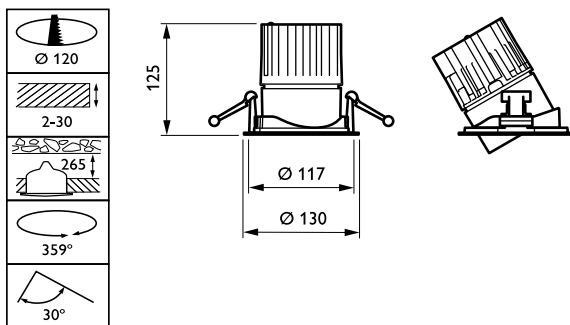

Mechanical and Housing

Housing Material	Aluminum
Reflector material	Polycarbonate aluminum coated
Optic material	Polycarbonate
Optical cover/lens material	Polycarbonate
Fixation material	-
Optical cover/lens finish	Clear
Overall height	126 mm
Overall diameter	130 mm
Color	White
Dimensions (Height x Width x Depth)	126 x NaN x NaN mm (5 x NaN x NaN in)

Approval and Application

Ingress protection code	IP20 [Finger-protected]

Mech. impact protection code	IK02 [0.2 J standard]

Initial Performance (IEC Compliant)

Initial luminous flux (system flux)	2750 lm
Luminous flux tolerance	+/-10%
Initial LED luminaire efficacy	122.22222222222223 lm/W
Init. Corr. Color Temperature	2700 K
Init. Color Rendering Index	≥80
Initial chromaticity	(0.46, 0.41) SDCM <3
Initial input power	22.5 W
Power consumption tolerance	+/-10%

Over Time Performance (IEC Compliant)

Control gear failure rate at median useful life 50000 h	5 %
Lumen maintenance at median useful life* 50000 h	L80

Application Conditions

Ambient temperature range	+10 to +40 °C
Performance ambient temperature Tq	25 °C
Suitable for random switching	Yes

Product Data

Full product code	871869685138800
Order product name	RS741B LED27S/827 PSU-E MB WH
EAN/UPC - Product	8718696851388
Order code	910500457643
Numerator - Quantity Per Pack	1
Numerator - Packs per outer box	1
Material Nr. (12NC)	910500457643
Net Weight (Piece)	0.740 kg

Dimensional drawing

LuxSpace Accent RS730B-RS752B

LuxSpace Accent RS730B-RS752B