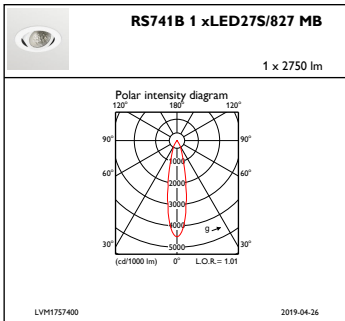

Photometric data

IFPC1_RS741B1xLED27S827MB