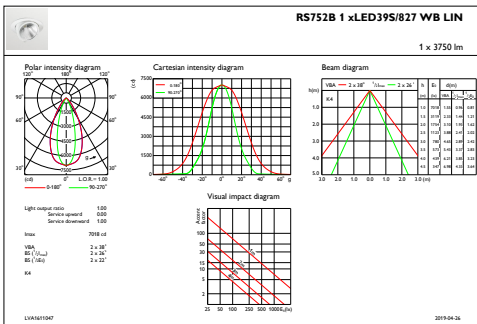

Photometric data

IFAS1_RS752B1xLED395827WBLIN