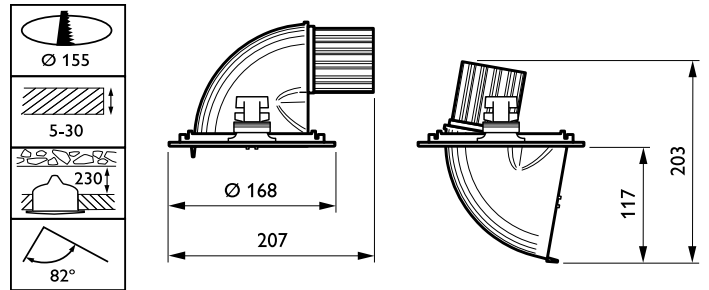

Dimensional drawing

LuxSpace Accent RS730B-RS752B

LuxSpace Accent RS730B-RS752B