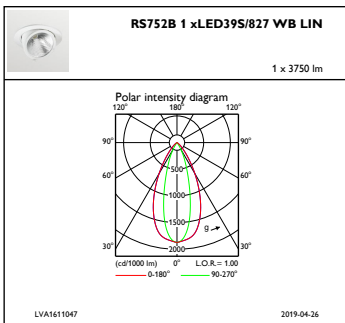

Product data

General Information			
Number of light sources	1 pc	Connection	Push-in connector and pull relief
Lamp family code	LED39S [LED Module, system flux 3900 lm]	Cable	-
Beam angle of light source	120 °	Protection class IEC	Safety class II
Light source color	827 warm white	Glow-wire test	Temperature 650 °C, duration 5 s
Light source replaceable	No	Flammability mark	For mounting on normally flammable surfaces
Number of gear units	1 unit	CE mark	CE mark
Driver/power unit/transformer	Power supply unit DC compatible, external	ENEC mark	ENEC mark
Driver included	Yes	UL mark	-
Optic type	Wide beam	Warranty period	5 years
Optical cover/lens type	Linear-lens array oval shape	Remarks	*-Per Lighting Europe guidance paper "Evaluating performance of LED based luminaires - January 2018": statistically there is no relevant difference in lumen
Luminaire light beam spread	30° x 60°		
Control interface	-		

Controls and Dimming

Dimmable	No
----------	----

Mechanical and Housing

Housing Material	Aluminum
Reflector material	Aluminum
Optic material	Polycarbonate
Optical cover/lens material	Polycarbonate
Fixation material	-
Optical cover/lens finish	Clear
Overall length	231 mm
Overall width	168 mm
Overall height	126 mm
Overall diameter	168 mm
Color	White
Dimensions (Height x Width x Depth)	126 x 168 x 231 mm (5 x 6.6 x 9.1 in)

Product Data

Full product code	871869684802900
Order product name	RS752B LED39S/827 PSE-E WB WH LIN
EAN/UPC - Product	8718696848029
Order code	910500457327
Numerator - Quantity Per Pack	1
Numerator - Packs per outer box	1
Material Nr. (12NC)	910500457327
Net Weight (Piece)	1.325 kg

Dimensional drawing

LuxSpace Accent RS730B-RS752B

LuxSpace Accent RS730B-RS752B

Photometric data

IFAS1_RS752B1xLED395827WBLIN

IFCC1_RS752B1xLED395827WBLIN

IFPC1_RS752B1xLED395827WBLIN

LuxSpace Accent