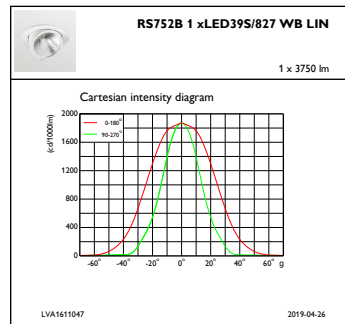

Product data

General Information			
Number of light sources	1 pc	Connection	Push-in connector and pull relief
Lamp family code	LED39S [LED Module, system flux 3900 lm]	Cable	-
Beam angle of light source	120 °	Protection class IEC	Safety class II
Light source color	827 warm white	Glow-wire test	Temperature 650 °C, duration 5 s
Light source replaceable	No	Flammability mark	For mounting on normally flammable surfaces
Number of gear units	1 unit	CE mark	CE mark
Driver/power unit/transformer	Power supply unit DC compatible, external	ENEC mark	ENEC mark
Driver included	Yes	UL mark	-
Optic type	Wide beam	Warranty period	5 years
Optical cover/lens type	Linear-lens array oval shape	Remarks	*-Per Lighting Europe guidance paper "Evaluating performance of LED based luminaires - January 2018": statistically there is no relevant difference in lumen
Luminaire light beam spread	30° x 60°		
Control interface	-		

Initial Performance (IEC Compliant)

Initial luminous flux (system flux)	3750 lm
Luminous flux tolerance	+/-10%
Initial LED luminaire efficacy	119 lm/W
Init. Corr. Color Temperature	2700 K
Init. Color Rendering Index	≥80
Initial chromaticity	(0.46, 0.41) SDCM <3
Initial input power	31.5 W
Power consumption tolerance	+/-10%

Product Data

Full product code	871869684802900
Order product name	RS752B LED39S/827 PSE-E WB WH LIN
EAN/UPC - Product	8718696848029
Order code	910500457327
Numerator - Quantity Per Pack	1
Numerator - Packs per outer box	1
Material Nr. (12NC)	910500457327
Net Weight (Piece)	1.325 kg

Dimensional drawing

LuxSpace Accent RS730B-RS752B

LuxSpace Accent RS730B-RS752B

Photometric data

IFAS1_RS752B1xLED395827WBLIN

IFCC1_RS752B1xLED395827WBLIN

IFPC1_RS752B1xLED395827WBLIN

LuxSpace Accent