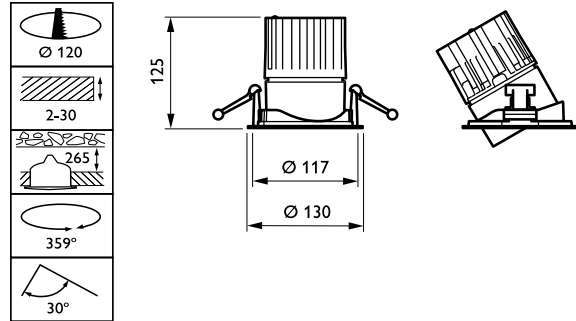

Dimensional drawing

LuxSpace Accent RS730B-RS752B

LuxSpace Accent RS730B-RS752B