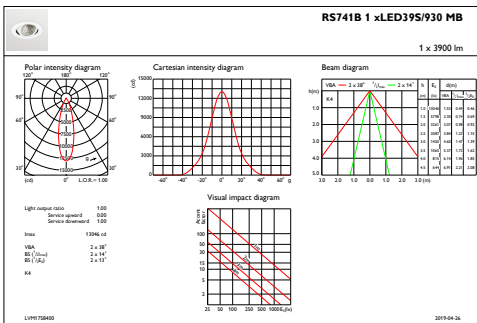

Initial Performance (IEC Compliant)

Initial luminous flux (system flux)	3900 lm
Luminous flux tolerance	+/-10%
Initial LED luminaire efficacy	101 lm/W
Init. Corr. Color Temperature	3000 K
Init. Color Rendering Index	≥90
Initial chromaticity	(0.43, 0.40) SDCM <3
Initial input power	38.5 W
Power consumption tolerance	+/-10%

Dimensional drawing

LuxSpace Accent RS730B-RS752B

LuxSpace Accent RS730B-RS752B

Photometric data

IFCC1_RS741B1xLED39S930MB

IFPC1_RS741B1xLED39S930MB

IFAS1_RS741B1xLED39S930MB

LuxSpace Accent