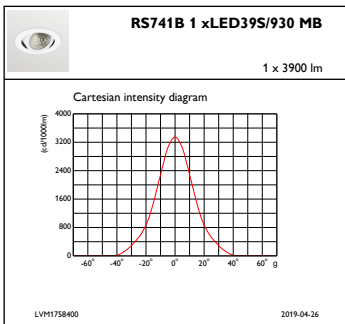

Photometric data

IFCC1_RS741B1xLED39S930MB