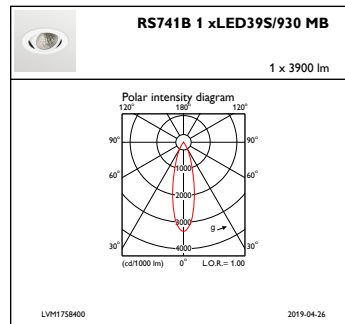

Product data

General Information			
Number of light sources	1 pc	Connection	Push-in connector and pull relief
Lamp family code	LED39S [LED Module, system flux 3900 lm]	Cable	-
Beam angle of light source	120 °	Protection class IEC	Safety class II
Light source color	930 warm white	Glow-wire test	Temperature 650 °C, duration 5 s
Light source replaceable	No	Flammability mark	For mounting on normally flammable surfaces
Number of gear units	1 unit	CE mark	CE mark
Driver/power unit/transformer	Power supply unit DC compatible, external	ENEC mark	ENEC mark
Driver included	Yes	UL mark	-
Optic type	Medium beam	Warranty period	5 years
Optical cover/lens type	-	Remarks	*-Per Lighting Europe guidance paper "Evaluating performance of LED based luminaires - January 2018": statistically there
Luminaire light beam spread	30°		
Control interface	-		

Controls and Dimming

Dimmable	No
----------	----

Mechanical and Housing

Housing Material	Aluminum
Reflector material	Polycarbonate aluminum coated
Optic material	Polycarbonate
Optical cover/lens material	Polymethyl methacrylate
Fixation material	-
Optical cover/lens finish	Clear
Overall height	126 mm
Overall diameter	130 mm
Color	White
Dimensions (Height x Width x Depth)	126 x NaN x NaN mm (5 x NaN x NaN in)

Initial Performance (IEC Compliant)

Initial luminous flux (system flux)	3900 lm
Luminous flux tolerance	+/-10%
Initial LED luminaire efficacy	101 lm/W
Init. Corr. Color Temperature	3000 K
Init. Color Rendering Index	≥90
Initial chromaticity	(0.43, 0.40) SDCM <3
Initial input power	38.5 W
Power consumption tolerance	+/-10%

Dimensional drawing

LuxSpace Accent RS730B-RS752B

LuxSpace Accent RS730B-RS752B

Photometric data

IFCC1_RS741B1xLED39S930MB

IFPC1_RS741B1xLED39S930MB

IFAS1_RS741B1xLED39S930MB

LuxSpace Accent