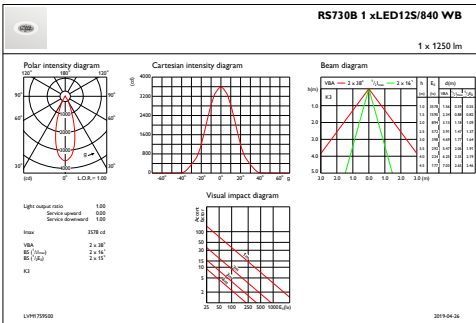

Initial Performance (IEC Compliant)

Initial luminous flux (system flux)	1250 lm
Luminous flux tolerance	+/-10%
Initial LED luminaire efficacy	119 lm/W
Init. Corr. Color Temperature	4000 K
Init. Color Rendering Index	≥80
Initial chromaticity	(0.38, 0.38) SDCM <3
Initial input power	12 W
Power consumption tolerance	+/-10%

Product Data

Full product code	871869684768800
Order product name	RS730B LED12S/840 PSED-VLC-E WB WH
EAN/UPC - Product	8718696847688
Order code	910500457292
Numerator - Quantity Per Pack	1
Numerator - Packs per outer box	1
Material Nr. (12NC)	910500457292
Net Weight (Piece)	0.540 kg

Dimensional drawing

LuxSpace Accent RS730B-RS752B

Photometric data

IFCC1_RS730B1xLED12S840WB

IFPC1_RS730B1xLED12S840WB

IFAS1_RS730B1xLED12S840WB

LuxSpace Accent