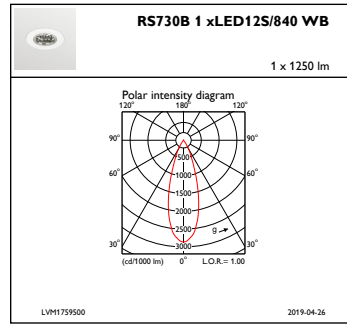

Controls and Dimming

Dimmable	Yes
----------	-----

Mechanical and Housing

Housing Material	Aluminum
Reflector material	Polycarbonate aluminum coated
Optic material	Polycarbonate
Optical cover/lens material	Polycarbonate
Fixation material	-
Optical cover/lens finish	Frosted
Overall height	93 mm
Overall diameter	94 mm
Color	White
Dimensions (Height x Width x Depth)	93 x NaN x NaN mm (3.7 x NaN x NaN in)

Initial Performance (IEC Compliant)

Initial luminous flux (system flux)	1250 lm
Luminous flux tolerance	+/-10%
Initial LED luminaire efficacy	119 lm/W
Init. Corr. Color Temperature	4000 K
Init. Color Rendering Index	≥80
Initial chromaticity	(0.38, 0.38) SDCM <3
Initial input power	12 W
Power consumption tolerance	+/-10%

Product Data

Full product code	871869684768800
Order product name	RS730B LED12S/840 PSED-VLC-E WB WH
EAN/UPC - Product	8718696847688
Order code	910500457292
Numerator - Quantity Per Pack	1
Numerator - Packs per outer box	1
Material Nr. (12NC)	910500457292
Net Weight (Piece)	0.540 kg

Dimensional drawing

LuxSpace Accent RS730B-RS752B

Photometric data

IFCC1_RS730B1xLED12S840WB

IFPC1_RS730B1xLED12S840WB

IFAS1_RS730B1xLED12S840WB

LuxSpace Accent