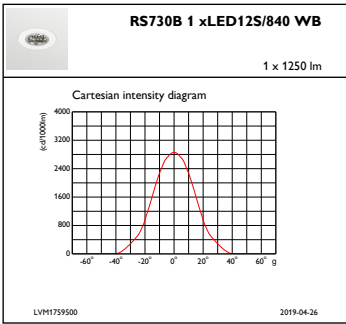

Photometric data

IFCC1_RS730B1xLED12S840WB