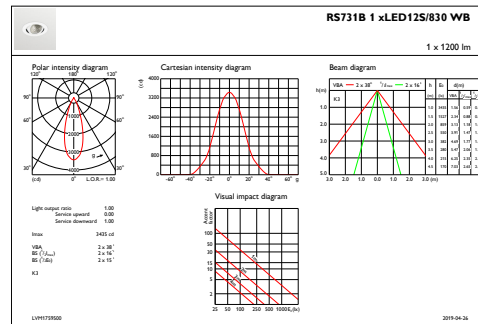

Initial Performance (IEC Compliant)

Initial luminous flux (system flux)	1200 lm
Luminous flux tolerance	+/-10%
Initial LED luminaire efficacy	114 lm/W
Init. Corr. Color Temperature	3000 K
Init. Color Rendering Index	≥80
Initial chromaticity	(0.43, 0.40) SDCM <3
Initial input power	9.9 W
Power consumption tolerance	+/-10%

Dimensional drawing

LuxSpace Accent RS730B-RS752B

Photometric data

IFPC1_RS731B1xLED12S830WB

IFAS1_RS731B1xLED12S830WB

IFCC1_RS731B1xLED12S830WB

LuxSpace Accent