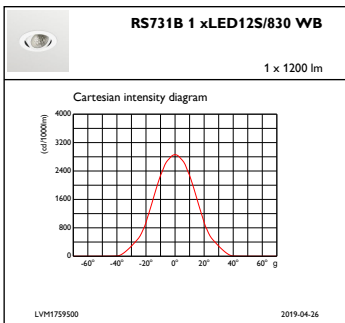

Controls and Dimming

Dimmable	Yes
----------	-----

Mechanical and Housing

Housing Material	Aluminum
Reflector material	Polycarbonate aluminum coated
Optic material	Polycarbonate
Optical cover/lens material	Polycarbonate
Fixation material	-
Optical cover/lens finish	Frosted
Overall height	86 mm
Overall diameter	105 mm
Color	White
Dimensions (Height x Width x Depth)	86 x NaN x NaN mm (3.4 x NaN x NaN in)

Initial Performance (IEC Compliant)

Initial luminous flux (system flux)	1200 lm
Luminous flux tolerance	+/-10%
Initial LED luminaire efficacy	114 lm/W
Init. Corr. Color Temperature	3000 K
Init. Color Rendering Index	≥80
Initial chromaticity	(0.43, 0.40) SDCM <3
Initial input power	9.9 W
Power consumption tolerance	+/-10%

Product Data

Full product code	871869684764000
Order product name	RS731B LED12S/830 PSED-VLC-E WB WH
EAN/UPC - Product	8718696847640
Order code	910500457288
Numerator - Quantity Per Pack	1
Numerator - Packs per outer box	1
Material Nr. (12NC)	910500457288
Net Weight (Piece)	0.540 kg

Dimensional drawing

LuxSpace Accent RS730B-RS752B

Photometric data

IFPC1_RS731B1xLED12S830WB

IFAS1_RS731B1xLED12S830WB

IFCC1_RS731B1xLED12S830WB

LuxSpace Accent