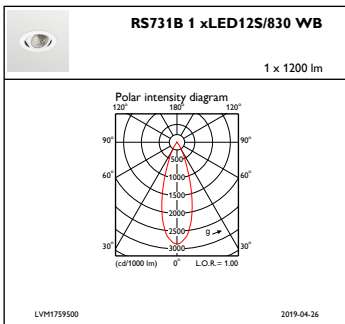

Controls and Dimming

Dimmable	Yes
----------	-----

Mechanical and Housing

Housing Material	Aluminum
Reflector material	Polycarbonate aluminum coated
Optic material	Polycarbonate
Optical cover/lens material	Polycarbonate
Fixation material	-
Optical cover/lens finish	Frosted
Overall height	86 mm
Overall diameter	105 mm
Color	White
Dimensions (Height x Width x Depth)	86 x NaN x NaN mm (3.4 x NaN x NaN in)

Initial Performance (IEC Compliant)

Initial luminous flux (system flux)	1200 lm
Luminous flux tolerance	+/-10%
Initial LED luminaire efficacy	114 lm/W
Init. Corr. Color Temperature	3000 K
Init. Color Rendering Index	≥80
Initial chromaticity	(0.43, 0.40) SDCM <3
Initial input power	9.9 W
Power consumption tolerance	+/-10%

Product Data

Full product code	871869684764000
Order product name	RS731B LED12S/830 PSED-VLC-E WB WH
EAN/UPC - Product	8718696847640
Order code	910500457288
Numerator - Quantity Per Pack	1
Numerator - Packs per outer box	1
Material Nr. (12NC)	910500457288
Net Weight (Piece)	0.540 kg

Dimensional drawing

LuxSpace Accent RS730B-RS752B

Photometric data

IFPC1_RS731B1xLED12S830WB

IFAS1_RS731B1xLED12S830WB

IFCC1_RS731B1xLED12S830WB

LuxSpace Accent