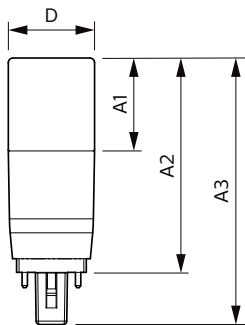

Versions

8.5W G24d-3 2P

6.5W G24d-2 2P

LEDtube G24D

Dimensional drawing

Product	D1	D2	A1	A2	A3
CorePro LED PLC 6.5W 830 2P G24d-2	24.3 mm	28.4 mm	105.8 mm	125 mm	147.6 mm
CorePro LED PLC 6.5W 840 2P G24d-2	24.3 mm	28.4 mm	105.8 mm	125 mm	147.6 mm
LED PLC 6.5W 865 2P G24d-2	24.3 mm	28.4 mm	105.8 mm	125 mm	147.6 mm
LED PLC 6.5W 830 2P G24d-2	24.3 mm	28.4 mm	105.8 mm	125 mm	147.6 mm
LED PLC 6.5W 840 2P G24d-2	24.3 mm	28.4 mm	105.8 mm	125 mm	147.6 mm

Product	D1	D2	A1	A2	A3
CorePro LED PLC 8.5W 840 2P G24d-3	24.3 mm	28.4 mm	128.8 mm	148 mm	170.6 mm
CorePro LED PLC 8.5W 830 2P G24d-3	24.3 mm	28.4 mm	128.8 mm	148 mm	170.6 mm
LED PLC 8.5W 865 2P G24d-3	24.3 mm	28.4 mm	128.8 mm	148 mm	170.6 mm
LED PLC 8.5W 840 2P G24d-3	24.3 mm	28.4 mm	128.8 mm	148 mm	170.6 mm
LED PLC 8.5W 830 2P G24d-3	24.3 mm	28.4 mm	128.8 mm	148 mm	170.6 mm