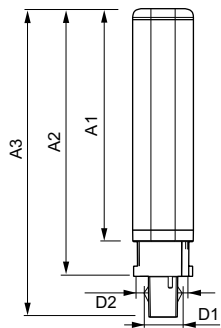

Versions

8.5W G24d-3 2P

6.5W G24d-2 2P

LEDtube G24D

Dimensional drawing

Product	D1	D2	A1	A2	A3
CorePro LED PLC 6.5W 830 2P G24d-2	24.3 mm	28.4 mm	105.8 mm	125 mm	147.6 mm
CorePro LED PLC 6.5W 840 2P G24d-2	24.3 mm	28.4 mm	105.8 mm	125 mm	147.6 mm
LED PLC 6.5W 865 2P G24d-2	24.3 mm	28.4 mm	105.8 mm	125 mm	147.6 mm
LED PLC 6.5W 830 2P G24d-2	24.3 mm	28.4 mm	105.8 mm	125 mm	147.6 mm
LED PLC 6.5W 840 2P G24d-2	24.3 mm	28.4 mm	105.8 mm	125 mm	147.6 mm

Product	D1	D2	A1	A2	A3
CorePro LED PLC 8.5W 840 2P G24d-3	24.3 mm	28.4 mm	128.8 mm	148 mm	170.6 mm
CorePro LED PLC 8.5W 830 2P G24d-3	24.3 mm	28.4 mm	128.8 mm	148 mm	170.6 mm
LED PLC 8.5W 865 2P G24d-3	24.3 mm	28.4 mm	128.8 mm	148 mm	170.6 mm
LED PLC 8.5W 840 2P G24d-3	24.3 mm	28.4 mm	128.8 mm	148 mm	170.6 mm
LED PLC 8.5W 830 2P G24d-3	24.3 mm	28.4 mm	128.8 mm	148 mm	170.6 mm