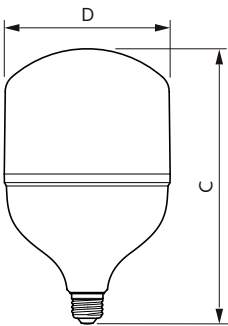

## Dimensional drawing

Product	D	C
TForce Core HB MV ND 48-42W E27 830	123 mm	225 mm
TForce Core HB MV ND 37-35W E27 830	105 mm	190 mm
TForce Core HB MV ND 50-42W E27 840	123 mm	225 mm
TForce Core HB MV ND 40-35W E27 840	105 mm	190 mm
TForce Core HB MV ND 26-24W E27 830	105 mm	190 mm
TForce Core HB MV ND 28-24W E27 840	105 mm	190 mm

## Dimensional drawing

Product	D	C
75HB/LED/850/ND FB 4/1	141 mm	267 mm
65HB/LED/850/ND FB 4/1	141 mm	267 mm
75HB/LED/840/ND FB 4/1	141 mm	267 mm
65HB/LED/840/ND FB 4/1	141 mm	267 mm

Product	D	C
25HB/LED/830/ND FB 6/1	118 mm	209 mm
25HB/LED/840/ND FB 6/1	118 mm	209 mm
25HB/LED/850/ND FB 6/1	118 mm	209 mm