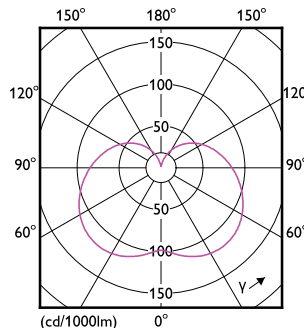

Order Code	Full Product Name	Luminous Flux (Rated) (Nom)
929001989804	45HB/LED/830/ND FB 6/1	4500 lm
929001990204	45HB/LED/850/ND FB 6/1	4800 lm
929001999304	45HB/LED/840/ND FB 6/1	4800 lm
929001990304	65HB/LED/850/ND FB 4/1	7000 lm
929001990504	75HB/LED/850/ND FB 4/1	8500 lm
929001993004	65HB/LED/840/ND FB 4/1	7000 lm
929001993104	75HB/LED/840/ND FB 4/1	8500 lm

Temperature

Order Code	Full Product Name	T-Case Maximum (Nom)
929001937602	TForce Core HB MV ND 26-24W E27 830	90 °C
929001937702	TForce Core HB MV ND 28-24W E27 840	90 °C
929001937902	TForce Core HB MV ND 37-35W E27 830	100 °C
929001938002	TForce Core HB MV ND 40-35W E27 840	100 °C
929001938202	TForce Core HB MV ND 48-42W E27 830	100 °C
929001938302	TForce Core HB MV ND 50-42W E27 840	100 °C
929001989604	25HB/LED/830/ND FB 6/1	90 °C
929001990004	25HB/LED/850/ND FB 6/1	90 °C
929001999104	25HB/LED/840/ND FB 6/1	90 °C
929001989704	38HB/LED/830/ND FB 6/1	90 °C
929001990104	38HB/LED/850/ND FB 6/1	90 °C
929001999204	38HB/LED/840/ND FB 6/1	90 °C
929001989804	45HB/LED/830/ND FB 6/1	90 °C
929001990204	45HB/LED/850/ND FB 6/1	90 °C
929001999304	45HB/LED/840/ND FB 6/1	90 °C
929001990304	65HB/LED/850/ND FB 4/1	98 °C
929001990504	75HB/LED/850/ND FB 4/1	98 °C
929001993004	65HB/LED/840/ND FB 4/1	98 °C
929001993104	75HB/LED/840/ND FB 4/1	98 °C