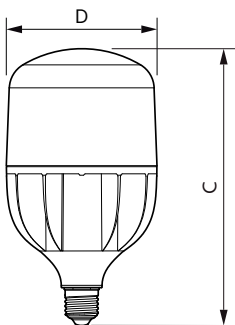

## Versions

Trueforce E27 T-shape Frosted

Trueforce E27 T-shape Frosted

Single Contact Medium Screw T-shape Frosted

Single Contact Medium Screw T-shape Frosted

Single Contact Medium Screw T-shape Frosted

Exclusionary Mogul Screw T-shape Frosted

## Dimensional drawing

Product	D	C
TForce Core HB MV ND 48-42W E27 830	123 mm	225 mm
TForce Core HB MV ND 37-35W E27 830	105 mm	190 mm
TForce Core HB MV ND 50-42W E27 840	123 mm	225 mm
TForce Core HB MV ND 40-35W E27 840	105 mm	190 mm
TForce Core HB MV ND 26-24W E27 830	105 mm	190 mm
TForce Core HB MV ND 28-24W E27 840	105 mm	190 mm

## Dimensional drawing

Product	D	C
75HB/LED/850/ND FB 4/1	141 mm	267 mm
65HB/LED/850/ND FB 4/1	141 mm	267 mm
75HB/LED/840/ND FB 4/1	141 mm	267 mm
65HB/LED/840/ND FB 4/1	141 mm	267 mm

Product	D	C
25HB/LED/830/ND FB 6/1	118 mm	209 mm
25HB/LED/840/ND FB 6/1	118 mm	209 mm
25HB/LED/850/ND FB 6/1	118 mm	209 mm