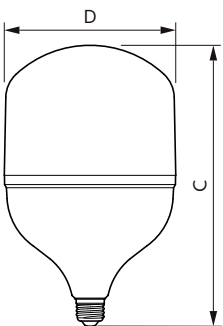

## Dimensional drawing

Product	D	C
TForce Core HB MV ND 48-42W E27 830	123 mm	225 mm
TForce Core HB MV ND 37-35W E27 830	105 mm	190 mm
TForce Core HB MV ND 50-42W E27 840	123 mm	225 mm
TForce Core HB MV ND 40-35W E27 840	105 mm	190 mm
TForce Core HB MV ND 26-24W E27 830	105 mm	190 mm
TForce Core HB MV ND 28-24W E27 840	105 mm	190 mm

## Dimensional drawing

Product	D	C
75HB/LED/850/ND FB 4/1	141 mm	267 mm
65HB/LED/850/ND FB 4/1	141 mm	267 mm
75HB/LED/840/ND FB 4/1	141 mm	267 mm
65HB/LED/840/ND FB 4/1	141 mm	267 mm

Product	D	C
25HB/LED/830/ND FB 6/1	118 mm	209 mm
25HB/LED/840/ND FB 6/1	118 mm	209 mm
25HB/LED/850/ND FB 6/1	118 mm	209 mm