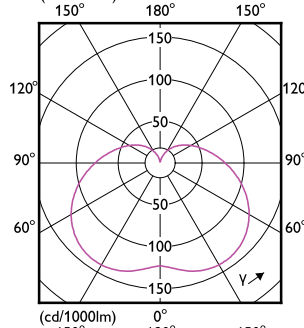

Order Code	Full Product Name	Luminous Flux (Rated) (Nom)
929001989804	45HB/LED/830/ND FB 6/1	4500 lm
929001990204	45HB/LED/850/ND FB 6/1	4800 lm
929001999304	45HB/LED/840/ND FB 6/1	4800 lm
929001990304	65HB/LED/850/ND FB 4/1	7000 lm
929001990504	75HB/LED/850/ND FB 4/1	8500 lm
929001993004	65HB/LED/840/ND FB 4/1	7000 lm
929001993104	75HB/LED/840/ND FB 4/1	8500 lm

Temperature

Order Code	Full Product Name	T-Case Maximum (Nom)
929001937602	TForce Core HB MV ND 26-24W E27 830	90 °C
929001937702	TForce Core HB MV ND 28-24W E27 840	90 °C
929001937902	TForce Core HB MV ND 37-35W E27 830	100 °C
929001938002	TForce Core HB MV ND 40-35W E27 840	100 °C
929001938202	TForce Core HB MV ND 48-42W E27 830	100 °C
929001938302	TForce Core HB MV ND 50-42W E27 840	100 °C
929001989604	25HB/LED/830/ND FB 6/1	90 °C
929001990004	25HB/LED/850/ND FB 6/1	90 °C
929001999104	25HB/LED/840/ND FB 6/1	90 °C
929001989704	38HB/LED/830/ND FB 6/1	90 °C
929001990104	38HB/LED/850/ND FB 6/1	90 °C
929001999204	38HB/LED/840/ND FB 6/1	90 °C
929001989804	45HB/LED/830/ND FB 6/1	90 °C
929001990204	45HB/LED/850/ND FB 6/1	90 °C
929001999304	45HB/LED/840/ND FB 6/1	90 °C
929001990304	65HB/LED/850/ND FB 4/1	98 °C
929001990504	75HB/LED/850/ND FB 4/1	98 °C
929001993004	65HB/LED/840/ND FB 4/1	98 °C
929001993104	75HB/LED/840/ND FB 4/1	98 °C