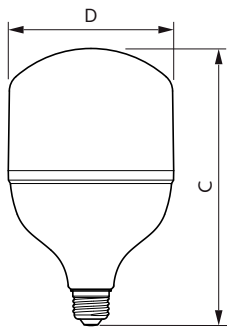

## Dimensional drawing

Product	D	C
TForce Core HB MV ND 48-42W E27 830	123 mm	225 mm
TForce Core HB MV ND 37-35W E27 830	105 mm	190 mm
TForce Core HB MV ND 50-42W E27 840	123 mm	225 mm
TForce Core HB MV ND 40-35W E27 840	105 mm	190 mm
TForce Core HB MV ND 26-24W E27 830	105 mm	190 mm
TForce Core HB MV ND 28-24W E27 840	105 mm	190 mm

## Dimensional drawing

Product	D	C
75HB/LED/850/ND FB 4/1	141 mm	267 mm
65HB/LED/850/ND FB 4/1	141 mm	267 mm
75HB/LED/840/ND FB 4/1	141 mm	267 mm
65HB/LED/840/ND FB 4/1	141 mm	267 mm

Product	D	C
25HB/LED/830/ND FB 6/1	118 mm	209 mm
25HB/LED/840/ND FB 6/1	118 mm	209 mm
25HB/LED/850/ND FB 6/1	118 mm	209 mm