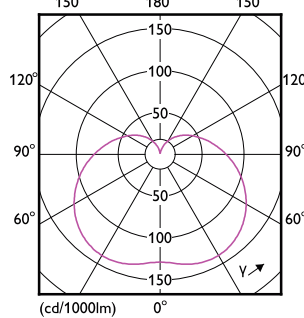

Order Code	Full Product Name	Luminous Flux (Rated) (Nom)
929001989804	45HB/LED/830/ND FB 6/1	4500 lm
929001990204	45HB/LED/850/ND FB 6/1	4800 lm
929001999304	45HB/LED/840/ND FB 6/1	4800 lm
929001990304	65HB/LED/850/ND FB 4/1	7000 lm
929001990504	75HB/LED/850/ND FB 4/1	8500 lm
929001993004	65HB/LED/840/ND FB 4/1	7000 lm
929001993104	75HB/LED/840/ND FB 4/1	8500 lm

Temperature

Order Code	Full Product Name	T-Case Maximum (Nom)
929001937602	TForce Core HB MV ND 26-24W E27 830	90 °C
929001937702	TForce Core HB MV ND 28-24W E27 840	90 °C
929001937902	TForce Core HB MV ND 37-35W E27 830	100 °C
929001938002	TForce Core HB MV ND 40-35W E27 840	100 °C
929001938202	TForce Core HB MV ND 48-42W E27 830	100 °C
929001938302	TForce Core HB MV ND 50-42W E27 840	100 °C
929001989604	25HB/LED/830/ND FB 6/1	90 °C
929001990004	25HB/LED/850/ND FB 6/1	90 °C
929001999104	25HB/LED/840/ND FB 6/1	90 °C
929001989704	38HB/LED/830/ND FB 6/1	90 °C
929001990104	38HB/LED/850/ND FB 6/1	90 °C
929001999204	38HB/LED/840/ND FB 6/1	90 °C
929001989804	45HB/LED/830/ND FB 6/1	90 °C
929001990204	45HB/LED/850/ND FB 6/1	90 °C
929001999304	45HB/LED/840/ND FB 6/1	90 °C
929001990304	65HB/LED/850/ND FB 4/1	98 °C
929001990504	75HB/LED/850/ND FB 4/1	98 °C
929001993004	65HB/LED/840/ND FB 4/1	98 °C
929001993104	75HB/LED/840/ND FB 4/1	98 °C