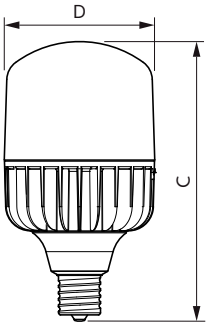

## Dimensional drawing

Product	D	C
TForce Core HB MV ND 48-42W E27 830	123 mm	225 mm
TForce Core HB MV ND 37-35W E27 830	105 mm	190 mm
TForce Core HB MV ND 50-42W E27 840	123 mm	225 mm
TForce Core HB MV ND 40-35W E27 840	105 mm	190 mm
TForce Core HB MV ND 26-24W E27 830	105 mm	190 mm
TForce Core HB MV ND 28-24W E27 840	105 mm	190 mm

## Dimensional drawing

Product	D	C
75HB/LED/850/ND FB 4/1	141 mm	267 mm
65HB/LED/850/ND FB 4/1	141 mm	267 mm
75HB/LED/840/ND FB 4/1	141 mm	267 mm
65HB/LED/840/ND FB 4/1	141 mm	267 mm

Product	D	C
25HB/LED/830/ND FB 6/1	118 mm	209 mm
25HB/LED/840/ND FB 6/1	118 mm	209 mm
25HB/LED/850/ND FB 6/1	118 mm	209 mm