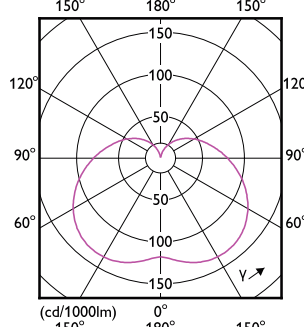

Order Code	Full Product Name	Luminous Flux (Rated) (Nom)
929001989804	45HB/LED/830/ND FB 6/1	4500 lm
929001990204	45HB/LED/850/ND FB 6/1	4800 lm
929001999304	45HB/LED/840/ND FB 6/1	4800 lm
929001990304	65HB/LED/850/ND FB 4/1	7000 lm
929001990504	75HB/LED/850/ND FB 4/1	8500 lm
929001993004	65HB/LED/840/ND FB 4/1	7000 lm
929001993104	75HB/LED/840/ND FB 4/1	8500 lm

Temperature

Order Code	Full Product Name	T-Case Maximum (Nom)
929001937602	TForce Core HB MV ND 26-24W E27 830	90 °C
929001937702	TForce Core HB MV ND 28-24W E27 840	90 °C
929001937902	TForce Core HB MV ND 37-35W E27 830	100 °C
929001938002	TForce Core HB MV ND 40-35W E27 840	100 °C
929001938202	TForce Core HB MV ND 48-42W E27 830	100 °C
929001938302	TForce Core HB MV ND 50-42W E27 840	100 °C
929001989604	25HB/LED/830/ND FB 6/1	90 °C
929001990004	25HB/LED/850/ND FB 6/1	90 °C
929001999104	25HB/LED/840/ND FB 6/1	90 °C
929001989704	38HB/LED/830/ND FB 6/1	90 °C
929001990104	38HB/LED/850/ND FB 6/1	90 °C
929001999204	38HB/LED/840/ND FB 6/1	90 °C
929001989804	45HB/LED/830/ND FB 6/1	90 °C
929001990204	45HB/LED/850/ND FB 6/1	90 °C
929001999304	45HB/LED/840/ND FB 6/1	90 °C
929001990304	65HB/LED/850/ND FB 4/1	98 °C
929001990504	75HB/LED/850/ND FB 4/1	98 °C
929001993004	65HB/LED/840/ND FB 4/1	98 °C
929001993104	75HB/LED/840/ND FB 4/1	98 °C