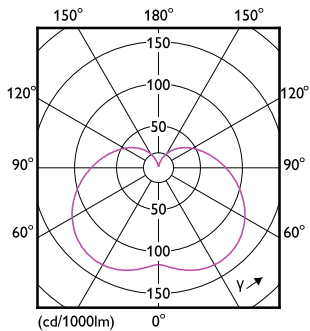

Order Code	Full Product Name	Luminous Flux (Rated) (Nom)
929001989804	45HB/LED/830/ND FB 6/1	4500 lm
929001990204	45HB/LED/850/ND FB 6/1	4800 lm
929001999304	45HB/LED/840/ND FB 6/1	4800 lm
929001990304	65HB/LED/850/ND FB 4/1	7000 lm
929001990504	75HB/LED/850/ND FB 4/1	8500 lm
929001993004	65HB/LED/840/ND FB 4/1	7000 lm
929001993104	75HB/LED/840/ND FB 4/1	8500 lm

Temperature

Order Code	Full Product Name	T-Case Maximum (Nom)
929001937602	TForce Core HB MV ND 26-24W E27 830	90 °C
929001937702	TForce Core HB MV ND 28-24W E27 840	90 °C
929001937902	TForce Core HB MV ND 37-35W E27 830	100 °C
929001938002	TForce Core HB MV ND 40-35W E27 840	100 °C
929001938202	TForce Core HB MV ND 48-42W E27 830	100 °C
929001938302	TForce Core HB MV ND 50-42W E27 840	100 °C
929001989604	25HB/LED/830/ND FB 6/1	90 °C
929001990004	25HB/LED/850/ND FB 6/1	90 °C
929001999104	25HB/LED/840/ND FB 6/1	90 °C
929001989704	38HB/LED/830/ND FB 6/1	90 °C
929001990104	38HB/LED/850/ND FB 6/1	90 °C
929001999204	38HB/LED/840/ND FB 6/1	90 °C
929001989804	45HB/LED/830/ND FB 6/1	90 °C
929001990204	45HB/LED/850/ND FB 6/1	90 °C
929001999304	45HB/LED/840/ND FB 6/1	90 °C
929001990304	65HB/LED/850/ND FB 4/1	98 °C
929001990504	75HB/LED/850/ND FB 4/1	98 °C
929001993004	65HB/LED/840/ND FB 4/1	98 °C
929001993104	75HB/LED/840/ND FB 4/1	98 °C