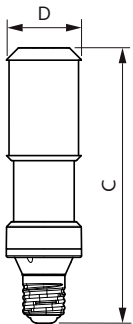

Dimensional drawing

Product	D	C
TrueForce LED Road 60-35W E27 740	61 mm	200 mm
TrueForce LED Road 55-35W E27 730	61 mm	200 mm
TrueForce LED Road 40-25W E27 730	61 mm	200 mm
TrueForce LED Road 42-25W E27 740	61 mm	200 mm
TrueForce LED Road 35W E27 740 MV	61 mm	200 mm
TrueForce LED Road 35W E27 765 MV	61 mm	200 mm
TrueForce LED Road 35W E27 730 MV	61 mm	200 mm