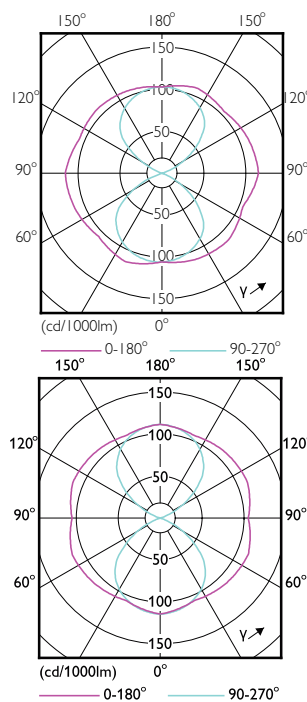

Order Code	Full Product Name	Correlated Color		
		Color Code	Temperature (Nom)	Luminous Flux (Nom)
929002007402	TrueForce LED Road 84-55W E40 730	730	3000 K	8400 lm
929002007502	TrueForce LED Road 90-55W E40 740	740	4000 K	9000 lm
929002068708	TrueForce LED Road 55W E40 740 MV	740	4000 K	9000 lm
929002068808	TrueForce LED Road 55W E40 765 MV	765	6500 K	9000 lm
929002221608	TrueForce LED Road 55W E40 730 MV	730	3000 K	8400 lm
929002007602	TrueForce LED Road 112-68W E40 730	730	3000 K	11200 lm
929002007702	TrueForce LED Road 120-68W E40 740	740	4000 K	12000 lm

Temperature

Order Code	Full Product Name	T-Case Maximum (Nom)
929001898402	TrueForce LED Road 55-35W E27 730	95 °C
929001898502	TrueForce LED Road 60-35W E27 740	95 °C
929002068508	TrueForce LED Road 35W E27 740 MV	95 °C
929002068608	TrueForce LED Road 35W E27 765 MV	95 °C
929002221708	TrueForce LED Road 35W E27 730 MV	95 °C
929001999402	TrueForce LED Road 40-25W E27 730	95 °C
929001999502	TrueForce LED Road 42-25W E27 740	95 °C
929002007402	TrueForce LED Road 84-55W E40 730	97 °C
929002007502	TrueForce LED Road 90-55W E40 740	97 °C
929002068708	TrueForce LED Road 55W E40 740 MV	97 °C
929002068808	TrueForce LED Road 55W E40 765 MV	97 °C
929002221608	TrueForce LED Road 55W E40 730 MV	97 °C
929002007602	TrueForce LED Road 112-68W E40 730	103 °C
929002007702	TrueForce LED Road 120-68W E40 740	103 °C