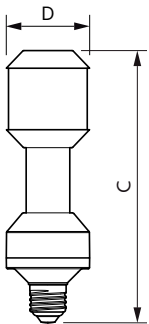

Dimensional drawing

Product	D	C
TrueForce LED Road 60-35W E27 740	61 mm	200 mm
TrueForce LED Road 55-35W E27 730	61 mm	200 mm
TrueForce LED Road 40-25W E27 730	61 mm	200 mm
TrueForce LED Road 42-25W E27 740	61 mm	200 mm
TrueForce LED Road 35W E27 740 MV	61 mm	200 mm
TrueForce LED Road 35W E27 765 MV	61 mm	200 mm
TrueForce LED Road 35W E27 730 MV	61 mm	200 mm