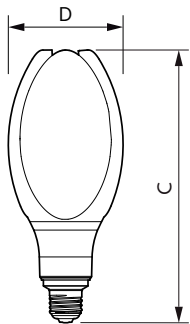

Application

- Public urban – streets, parks, squares
- Public road/area – streets, area

TrueForce Core LED Public (Urban/Road – HPL/SON)

Versions

Trueforce E27 Others Frosted

Trueforce E27 Others Frosted

Dimensional drawing

Product	D	C
TrueForce Core LED PT 50-42W E27 830 FR	108 mm	265 mm
TrueForce Core LED PT 30-27W E27 840 FR	96 mm	228 mm
TrueForce Core LED PT 50-42W E27 840 FR	108 mm	265 mm
TrueForce Core LED PT 30-27W E27 830 FR	96 mm	228 mm
TrueForce Core LED PT 50-42W E27 840 RCA	108 mm	265 mm
TrueForce Core LED PT 30-27W E27 830 RCA	96 mm	228 mm
TrueForce Core LED PT 30-27W E27 840 RCA	96 mm	228 mm
TrueForce Core LED PT 50-42W E27 830 RCA	108 mm	265 mm