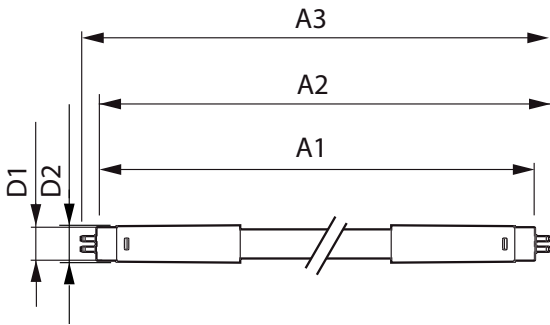

MASTER LEDtube Mains T5

Versions

LEDtube G5

G5 Tube, double-ended Frosted

MASTER LEDtube Mains T5

Dimensional drawing

Product	D1	D2	A1	A2	A3
MASTER LEDtube 1200mm HO 26W 830 T5	15 mm	16.9 mm	1149 mm	1156.1 mm	1163.2 mm
MASTER LEDtube 1500mm HO 26W 830 T5	15 mm	16.9 mm	1449 mm	1456.1 mm	1463.2 mm
MASTER LEDtube 1200mm HO 26W 865 T5	15 mm	16.9 mm	1149 mm	1156.1 mm	1163.2 mm
MASTER LEDtube 1200mm HO 26W 840 T5	15 mm	16.9 mm	1149 mm	1156.1 mm	1163.2 mm
MASTER LEDtube 1500mm HO 26W 865 T5	15 mm	16.9 mm	1449 mm	1456.1 mm	1463.2 mm
MASTER LEDtube 1500mm HO 26W 840 T5	15 mm	16.9 mm	1449 mm	1456.1 mm	1463.2 mm
MAS LEDtube 1200mm HE 16.5W 865 T5	15.8 mm	19 mm	1149 mm	1156.1 mm	1163.2 mm
MAS LEDtube 1500mm HE 20W 840 T5	15.8 mm	19 mm	1449 mm	1454.9 mm	1463.2 mm
MAS LEDtube 600mm HE 8W 865 T5	15.8 mm	19 mm	549 mm	556.1 mm	563.2 mm
MAS LEDtube 1500mm HE 20W 830 T5	15.8 mm	19 mm	1449 mm	1454.9 mm	1463.2 mm
MAS LEDtube 600mm HE 8W 840 T5	15.8 mm	19 mm	549 mm	556.1 mm	563.2 mm
MAS LEDtube 1200mm HE 16.5W 840 T5	15.8 mm	19 mm	1149 mm	1156.1 mm	1163.2 mm
MAS LEDtube 600mm HE 8W 830 T5	15.8 mm	19 mm	549 mm	556.1 mm	563.2 mm
MAS LEDtube 1200mm HE 16.5W 830 T5	15.8 mm	19 mm	1149 mm	1156.1 mm	1163.2 mm
MAS LEDtube 1500mm HE 20W 865 T5	15.8 mm	19 mm	1449 mm	1454.9 mm	1463.2 mm
MAS LEDtube 1500mm UO 36W 840 T5	15.5 mm	18.8 mm	1449 mm	1456.1 mm	1463.2 mm
MAS LEDtube 1500mm UO 36W 865 T5	15.5 mm	18.8 mm	1449 mm	1456.1 mm	1463.2 mm
MAS LEDtube 1500mm UO 36W 830 T5	15.5 mm	18.8 mm	1449 mm	1456.1 mm	1463.2 mm