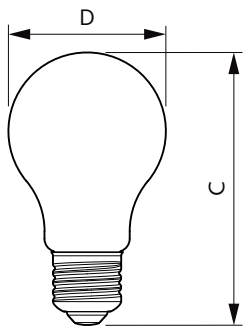

## Dimensional drawing

Product	D	C
LEDClassic SSW 60W A60 E27WWFR ND 1PF/10	60 mm	104 mm
LEDClassic SSW 60W A60 E27 WW FRND 1SRT4	60 mm	104 mm

Product	D	C
LEDClassic SSW 60W A60 E27WWCLND RF1SRT4	60 mm	104 mm