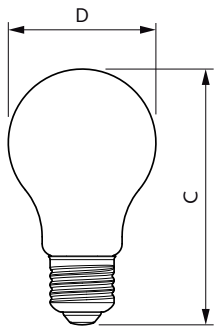

## Dimensional drawing

Product	D	C
LEDClassic SSW 60W A60 E27WWFR ND 1PF/10	60 mm	104 mm
LEDClassic SSW 60W A60 E27 WW FRND 1SRT4	60 mm	104 mm

Product	D	C
LEDClassic SSW 60W A60 E27WWCLND RF1SRT4	60 mm	104 mm