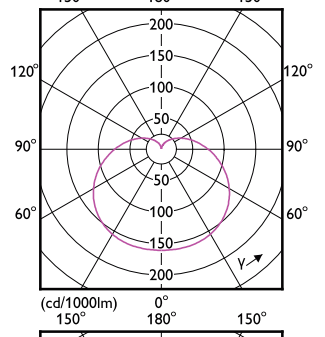

Standard LED candles & lusters

Temperature

Order Code	Full Product Name	T-Case Maximum (Nom)
929001157702	LED candle/luster CorePro candle ND 5.5-40W E14 827 B35 FR	85 °C
929001160991	LED candle/luster LEDBulb 4-40W E27 3000K 220V P45 2BC	90 °C
929001161091	LED candle/luster LEDBulb 4-40W E27 6500K 220V P45 2BC	90 °C
929001837911	LED candle/luster LEDBulb 3.5W E27 3000K 100-240VG48 BR	65 °C
929001838011	LED candle/luster LEDBulb 3.5W E27 6500K 100-240VG48 BR	65 °C
929001991971	LED candle/luster EcoHome LEDBulb 4W E27 3000K G45 1PF AR	75 °C
929001992071	LED candle/luster EcoHome LEDBulb 4W E27 6500K G45 1PF AR	75 °C
929002037211	LED candle/luster LEDBulb 4W E27 3000K 100-240VG45 BR	60 °C
929002037271	LED candle/luster LEDBulb 4W E27 3000K 100-240VG16.5 MX	60 °C
929002037311	LED candle/luster LEDBulb 4W E27 6500K 100-240VG45 BR	60 °C
929002037371	LED candle/luster LEDBulb 4W E27 6500K 100-240VG16.5 MX	60 °C