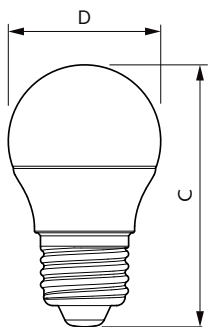

Product	D	C
LED candle/luster LEDBulb 4-40W E27 3000K 220V P45 2BC	45 mm	87 mm
LED candle/luster LEDBulb 4-40W E27 6500K 220V P45 2BC	45 mm	87 mm

Product	D	C
LED candle/luster LEDBulb 4W E27 6500K 100-240VG45 BR	45 mm	78 mm
LED candle/luster LEDBulb 4W E27 3000K 100-240VG45 BR	45 mm	78 mm
LED candle/luster LEDBulb 4W E27 6500K 100-240VG16.5 MX	45 mm	78 mm
LED candle/luster LEDBulb 4W E27 3000K 100-240VG16.5 MX	45 mm	78 mm