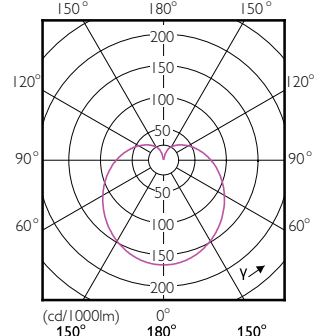

Standard LED candles & lusters

Temperature

Order Code	Full Product Name	T-Case Maximum (Nom)
929001157702	LED candle/luster CorePro candle ND 5.5-40W E14 827 B35 FR	85 °C
929001160991	LED candle/luster LEDBulb 4-40W E27 3000K 220V P45 2BC	90 °C
929001161091	LED candle/luster LEDBulb 4-40W E27 6500K 220V P45 2BC	90 °C
929001837911	LED candle/luster LEDBulb 3.5W E27 3000K 100-240VG48 BR	65 °C
929001838011	LED candle/luster LEDBulb 3.5W E27 6500K 100-240VG48 BR	65 °C
929001991971	LED candle/luster EcoHome LEDBulb 4W E27 3000K G45 1PF AR	75 °C
929001992071	LED candle/luster EcoHome LEDBulb 4W E27 6500K G45 1PF AR	75 °C
929002037211	LED candle/luster LEDBulb 4W E27 3000K 100-240VG45 BR	60 °C
929002037271	LED candle/luster LEDBulb 4W E27 3000K 100-240VG16.5 MX	60 °C
929002037311	LED candle/luster LEDBulb 4W E27 6500K 100-240VG45 BR	60 °C
929002037371	LED candle/luster LEDBulb 4W E27 6500K 100-240VG16.5 MX	60 °C