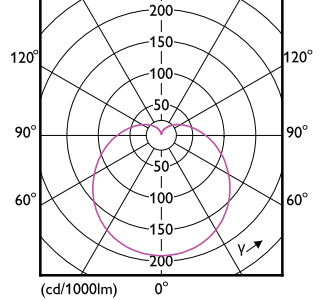

Standard LED candles & lusters

Temperature

Order Code	Full Product Name	T-Case Maximum (Nom)
929001157702	LED candle/luster CorePro candle ND 5.5-40W E14 827 B35 FR	85 °C
929001160991	LED candle/luster LEDBulb 4-40W E27 3000K 220V P45 2BC	90 °C
929001161091	LED candle/luster LEDBulb 4-40W E27 6500K 220V P45 2BC	90 °C
929001837911	LED candle/luster LEDBulb 3.5W E27 3000K 100-240VG48 BR	65 °C
929001838011	LED candle/luster LEDBulb 3.5W E27 6500K 100-240VG48 BR	65 °C
929001991971	LED candle/luster EcoHome LEDBulb 4W E27 3000K G45 1PF AR	75 °C
929001992071	LED candle/luster EcoHome LEDBulb 4W E27 6500K G45 1PF AR	75 °C
929002037211	LED candle/luster LEDBulb 4W E27 3000K 100-240VG45 BR	60 °C
929002037271	LED candle/luster LEDBulb 4W E27 3000K 100-240VG16.5 MX	60 °C
929002037311	LED candle/luster LEDBulb 4W E27 6500K 100-240VG45 BR	60 °C
929002037371	LED candle/luster LEDBulb 4W E27 6500K 100-240VG16.5 MX	60 °C