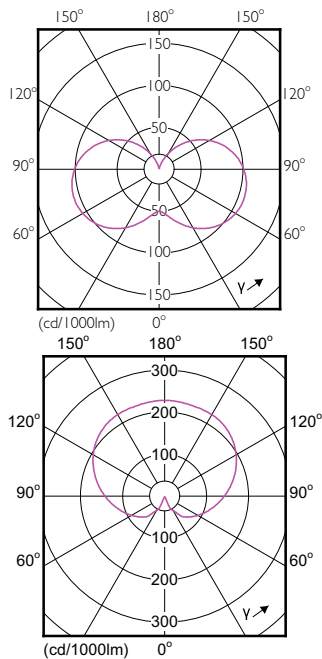

Standard LED candles & lusters

Temperature

Order Code	Full Product Name	T-Case Maximum (Nom)
929001157702	LED candle/luster CorePro candle ND 5.5-40W E14 827 B35 FR	85 °C
929001160991	LED candle/luster LEDBulb 4-40W E27 3000K 220V P45 2BC	90 °C
929001161091	LED candle/luster LEDBulb 4-40W E27 6500K 220V P45 2BC	90 °C
929001837911	LED candle/luster LEDBulb 3.5W E27 3000K 100-240VG48 BR	65 °C
929001838011	LED candle/luster LEDBulb 3.5W E27 6500K 100-240VG48 BR	65 °C
929001991971	LED candle/luster EcoHome LEDBulb 4W E27 3000K G45 1PF AR	75 °C
929001992071	LED candle/luster EcoHome LEDBulb 4W E27 6500K G45 1PF AR	75 °C
929002037211	LED candle/luster LEDBulb 4W E27 3000K 100-240VG45 BR	60 °C
929002037271	LED candle/luster LEDBulb 4W E27 3000K 100-240VG16.5 MX	60 °C
929002037311	LED candle/luster LEDBulb 4W E27 6500K 100-240VG45 BR	60 °C
929002037371	LED candle/luster LEDBulb 4W E27 6500K 100-240VG16.5 MX	60 °C