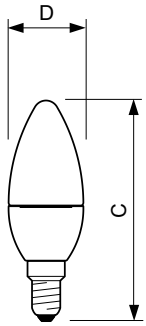

E27 G45 Frosted

Dimensional drawing

D

Product	D	C
LED candle/luster LEDBulb 4-40W E27 3000K 220V P45 2BC	45 mm	87 mm
LED candle/luster LEDBulb 4-40W E27 6500K 220V P45 2BC	45 mm	87 mm

Product	D	C
LED candle/luster LEDBulb 4W E27 6500K 100-240VG45 BR	45 mm	78 mm
LED candle/luster LEDBulb 4W E27 3000K 100-240VG45 BR	45 mm	78 mm
LED candle/luster LEDBulb 4W E27 6500K 100-240VG16.5 MX	45 mm	78 mm
LED candle/luster LEDBulb 4W E27 3000K 100-240VG16.5 MX	45 mm	78 mm

Standard LED candles & lusters

Dimensional drawing

Product	D	C
LED candle/luster CorePro candle ND 5.5-40W E14 827 B35 FR	35 mm	106 mm

Product	D	C
LED candle/luster EcoHome LEDBulb 4W E27 6500K G45 1PF AR	45 mm	77 mm
LED candle/luster EcoHome LEDBulb 4W E27 3000K G45 1PF AR	45 mm	77 mm