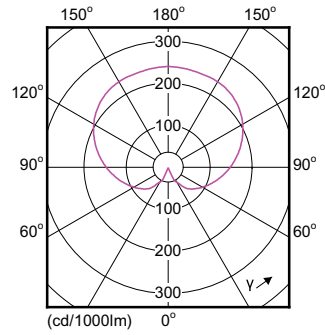

Standard LED candles & lusters

Temperature

Order Code	Full Product Name	T-Case Maximum (Nom)
929001157702	LED candle/luster CorePro candle ND 5.5-40W E14 827 B35 FR	85 °C
929001160991	LED candle/luster LEDBulb 4-40W E27 3000K 220V P45 2BC	90 °C
929001161091	LED candle/luster LEDBulb 4-40W E27 6500K 220V P45 2BC	90 °C
929001837911	LED candle/luster LEDBulb 3.5W E27 3000K 100-240VG48 BR	65 °C
929001838011	LED candle/luster LEDBulb 3.5W E27 6500K 100-240VG48 BR	65 °C
929001991971	LED candle/luster EcoHome LEDBulb 4W E27 3000K G45 1PF AR	75 °C
929001992071	LED candle/luster EcoHome LEDBulb 4W E27 6500K G45 1PF AR	75 °C
929002037211	LED candle/luster LEDBulb 4W E27 3000K 100-240VG45 BR	60 °C
929002037271	LED candle/luster LEDBulb 4W E27 3000K 100-240VG16.5 MX	60 °C
929002037311	LED candle/luster LEDBulb 4W E27 6500K 100-240VG45 BR	60 °C
929002037371	LED candle/luster LEDBulb 4W E27 6500K 100-240VG16.5 MX	60 °C