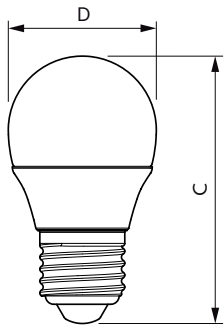

E27 G45 Frosted

Dimensional drawing

D

Product	D	C
LED candle/luster LEDBulb 4-40W E27 3000K 220V P45 2BC	45 mm	87 mm
LED candle/luster LEDBulb 4-40W E27 6500K 220V P45 2BC	45 mm	87 mm

Product	D	C
LED candle/luster LEDBulb 4W E27 6500K 100-240VG45 BR	45 mm	78 mm
LED candle/luster LEDBulb 4W E27 3000K 100-240VG45 BR	45 mm	78 mm
LED candle/luster LEDBulb 4W E27 6500K 100-240VG16.5 MX	45 mm	78 mm
LED candle/luster LEDBulb 4W E27 3000K 100-240VG16.5 MX	45 mm	78 mm

Standard LED candles & lusters

Dimensional drawing

Product	D	C
LED candle/luster CorePro candle ND 5.5-40W E14 827 B35 FR	35 mm	106 mm

Product	D	C
LED candle/luster EcoHome LEDBulb 4W E27 6500K G45 1PF AR	45 mm	77 mm
LED candle/luster EcoHome LEDBulb 4W E27 3000K G45 1PF AR	45 mm	77 mm