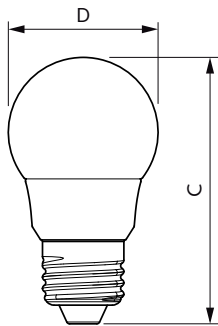

E27 G45 Frosted

Dimensional drawing

D

Product	D	C
LED candle/luster LEDBulb 4-40W E27 3000K 220V P45 2BC	45 mm	87 mm
LED candle/luster LEDBulb 4-40W E27 6500K 220V P45 2BC	45 mm	87 mm

Product	D	C
LED candle/luster LEDBulb 4W E27 6500K 100-240VG45 BR	45 mm	78 mm
LED candle/luster LEDBulb 4W E27 3000K 100-240VG45 BR	45 mm	78 mm
LED candle/luster LEDBulb 4W E27 6500K 100-240VG16.5 MX	45 mm	78 mm
LED candle/luster LEDBulb 4W E27 3000K 100-240VG16.5 MX	45 mm	78 mm

Standard LED candles & lusters

Dimensional drawing

Product	D	C
LED candle/luster CorePro candle ND 5.5-40W E14 827 B35 FR	35 mm	106 mm

Product	D	C
LED candle/luster EcoHome LEDBulb 4W E27 6500K G45 1PF AR	45 mm	77 mm
LED candle/luster EcoHome LEDBulb 4W E27 3000K G45 1PF AR	45 mm	77 mm