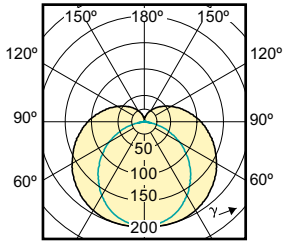

Essential LED tubes T5 Mains

(cd/1000lm) 0°
— 0-180° — 90-270°