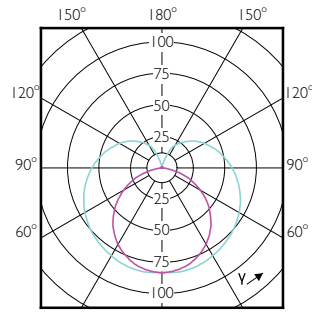

Essential LED tubes T5 Mains

(cd/1000lm) 0°
 — 0-180° — 90-270°

(cd/1000lm) 0°
 — 0-180° — 90-270°

(cd/1000lm) 0°
 — 0-180° — 90-270°