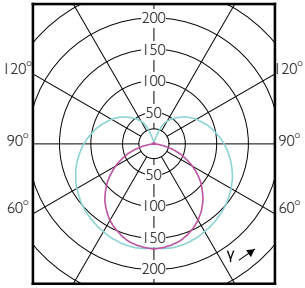

Essential LED tubes T5 Mains

(cd/1000lm) 0°
 — 0-180° — 90-270°

(cd/1000lm) 0°
 — 0-180° — 90-270°

(cd/1000lm) 0°
 — 0-180° — 90-270°