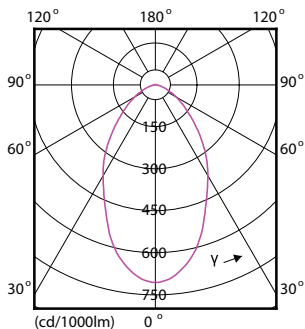

Order Code	Full Product Name	Luminous Flux (Nom)	Luminous Flux (Rated) (Nom)
929001852904	150HB/LED/740/ND NB DL BB 2/1	20000 lm	20000 lm
929001853004	150HB/LED/740/ND WB DL BB 2/1	20000 lm	20000 lm
929001853304	150HB/LED/750/ND NB DL BB 2/1	20000 lm	20000 lm
929001853404	150HB/LED/750/ND WB DL BB 2/1	20000 lm	20000 lm

Temperature

Order Code	Full Product Name	T-Case Maximum (Nom)
929001264804	165HB/LED/740/ND NB DL 2/1	85 °C
929001265004	165HB/LED/740/ND WB DL 2/1	85 °C
929001265304	165HB/LED/840/ND NB UDL 2/1	85 °C
929001265504	165HB/LED/840/ND WB UDL 2/1	85 °C
929001851304	100HB/LED/740/ND NB DL BB 2/1	70 °C
929001851404	100HB/LED/740/ND WB DL BB 2/1	70 °C
929001851704	100HB/LED/750/ND NB DL BB 2/1	70 °C
929001851804	100HB/LED/750/ND WB DL BB 2/1	70 °C
929001852104	125HB/LED/740/ND NB DL BB 2/1	75 °C
929001852204	125HB/LED/740/ND WB DL BB 2/1	75 °C
929001852504	125HB/LED/750/ND NB DL BB 2/1	75 °C
929001852604	125HB/LED/750/ND WB DL BB 2/1	75 °C
929001852904	150HB/LED/740/ND NB DL BB 2/1	80 °C
929001853004	150HB/LED/740/ND WB DL BB 2/1	80 °C
929001853304	150HB/LED/750/ND NB DL BB 2/1	80 °C
929001853404	150HB/LED/750/ND WB DL BB 2/1	80 °C