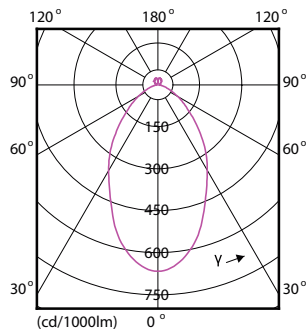

Order Code	Full Product Name	Luminous Flux (Nom)	Luminous Flux (Rated) (Nom)
929001852904	150HB/LED/740/ND NB DL BB 2/1	20000 lm	20000 lm
929001853004	150HB/LED/740/ND WB DL BB 2/1	20000 lm	20000 lm
929001853304	150HB/LED/750/ND NB DL BB 2/1	20000 lm	20000 lm
929001853404	150HB/LED/750/ND WB DL BB 2/1	20000 lm	20000 lm

Temperature

Order Code	Full Product Name	T-Case Maximum (Nom)
929001264804	165HB/LED/740/ND NB DL 2/1	85 °C
929001265004	165HB/LED/740/ND WB DL 2/1	85 °C
929001265304	165HB/LED/840/ND NB UDL 2/1	85 °C
929001265504	165HB/LED/840/ND WB UDL 2/1	85 °C
929001851304	100HB/LED/740/ND NB DL BB 2/1	70 °C
929001851404	100HB/LED/740/ND WB DL BB 2/1	70 °C
929001851704	100HB/LED/750/ND NB DL BB 2/1	70 °C
929001851804	100HB/LED/750/ND WB DL BB 2/1	70 °C
929001852104	125HB/LED/740/ND NB DL BB 2/1	75 °C
929001852204	125HB/LED/740/ND WB DL BB 2/1	75 °C
929001852504	125HB/LED/750/ND NB DL BB 2/1	75 °C
929001852604	125HB/LED/750/ND WB DL BB 2/1	75 °C
929001852904	150HB/LED/740/ND NB DL BB 2/1	80 °C
929001853004	150HB/LED/740/ND WB DL BB 2/1	80 °C
929001853304	150HB/LED/750/ND NB DL BB 2/1	80 °C
929001853404	150HB/LED/750/ND WB DL BB 2/1	80 °C