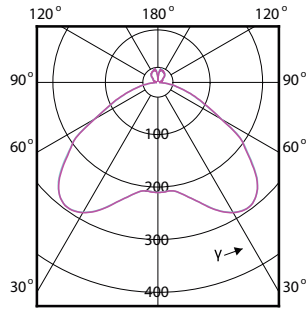

Order Code	Full Product Name	Luminous Flux (Nom)	Luminous Flux (Rated) (Nom)
929001852904	150HB/LED/740/ND NB DL BB 2/1	20000 lm	20000 lm
929001853004	150HB/LED/740/ND WB DL BB 2/1	20000 lm	20000 lm
929001853304	150HB/LED/750/ND NB DL BB 2/1	20000 lm	20000 lm
929001853404	150HB/LED/750/ND WB DL BB 2/1	20000 lm	20000 lm

Temperature

Order Code	Full Product Name	T-Case Maximum (Nom)
929001264804	165HB/LED/740/ND NB DL 2/1	85 °C
929001265004	165HB/LED/740/ND WB DL 2/1	85 °C
929001265304	165HB/LED/840/ND NB UDL 2/1	85 °C
929001265504	165HB/LED/840/ND WB UDL 2/1	85 °C
929001851304	100HB/LED/740/ND NB DL BB 2/1	70 °C
929001851404	100HB/LED/740/ND WB DL BB 2/1	70 °C
929001851704	100HB/LED/750/ND NB DL BB 2/1	70 °C
929001851804	100HB/LED/750/ND WB DL BB 2/1	70 °C
929001852104	125HB/LED/740/ND NB DL BB 2/1	75 °C
929001852204	125HB/LED/740/ND WB DL BB 2/1	75 °C
929001852504	125HB/LED/750/ND NB DL BB 2/1	75 °C
929001852604	125HB/LED/750/ND WB DL BB 2/1	75 °C
929001852904	150HB/LED/740/ND NB DL BB 2/1	80 °C
929001853004	150HB/LED/740/ND WB DL BB 2/1	80 °C
929001853304	150HB/LED/750/ND NB DL BB 2/1	80 °C
929001853404	150HB/LED/750/ND WB DL BB 2/1	80 °C