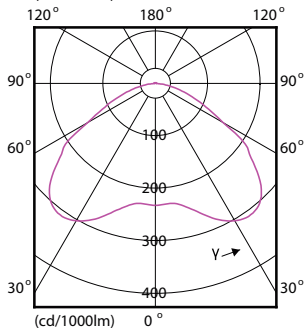

Order Code	Full Product Name	Luminous Flux (Nom)	Luminous Flux (Rated) (Nom)
929001852904	150HB/LED/740/ND NB DL BB 2/1	20000 lm	20000 lm
929001853004	150HB/LED/740/ND WB DL BB 2/1	20000 lm	20000 lm
929001853304	150HB/LED/750/ND NB DL BB 2/1	20000 lm	20000 lm
929001853404	150HB/LED/750/ND WB DL BB 2/1	20000 lm	20000 lm

Temperature

Order Code	Full Product Name	T-Case Maximum (Nom)
929001264804	165HB/LED/740/ND NB DL 2/1	85 °C
929001265004	165HB/LED/740/ND WB DL 2/1	85 °C
929001265304	165HB/LED/840/ND NB UDL 2/1	85 °C
929001265504	165HB/LED/840/ND WB UDL 2/1	85 °C
929001851304	100HB/LED/740/ND NB DL BB 2/1	70 °C
929001851404	100HB/LED/740/ND WB DL BB 2/1	70 °C
929001851704	100HB/LED/750/ND NB DL BB 2/1	70 °C
929001851804	100HB/LED/750/ND WB DL BB 2/1	70 °C
929001852104	125HB/LED/740/ND NB DL BB 2/1	75 °C
929001852204	125HB/LED/740/ND WB DL BB 2/1	75 °C
929001852504	125HB/LED/750/ND NB DL BB 2/1	75 °C
929001852604	125HB/LED/750/ND WB DL BB 2/1	75 °C
929001852904	150HB/LED/740/ND NB DL BB 2/1	80 °C
929001853004	150HB/LED/740/ND WB DL BB 2/1	80 °C
929001853304	150HB/LED/750/ND NB DL BB 2/1	80 °C
929001853404	150HB/LED/750/ND WB DL BB 2/1	80 °C