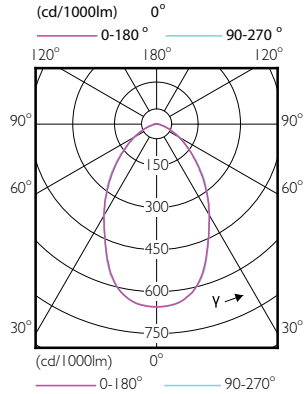

Order Code	Full Product Name	Luminous Flux (Nom)	Luminous Flux (Rated) (Nom)
929001852904	150HB/LED/740/ND NB DL BB 2/1	20000 lm	20000 lm
929001853004	150HB/LED/740/ND WB DL BB 2/1	20000 lm	20000 lm
929001853304	150HB/LED/750/ND NB DL BB 2/1	20000 lm	20000 lm
929001853404	150HB/LED/750/ND WB DL BB 2/1	20000 lm	20000 lm

Temperature

Order Code	Full Product Name	T-Case Maximum (Nom)
929001264804	165HB/LED/740/ND NB DL 2/1	85 °C
929001265004	165HB/LED/740/ND WB DL 2/1	85 °C
929001265304	165HB/LED/840/ND NB UDL 2/1	85 °C
929001265504	165HB/LED/840/ND WB UDL 2/1	85 °C
929001851304	100HB/LED/740/ND NB DL BB 2/1	70 °C
929001851404	100HB/LED/740/ND WB DL BB 2/1	70 °C
929001851704	100HB/LED/750/ND NB DL BB 2/1	70 °C
929001851804	100HB/LED/750/ND WB DL BB 2/1	70 °C
929001852104	125HB/LED/740/ND NB DL BB 2/1	75 °C
929001852204	125HB/LED/740/ND WB DL BB 2/1	75 °C
929001852504	125HB/LED/750/ND NB DL BB 2/1	75 °C
929001852604	125HB/LED/750/ND WB DL BB 2/1	75 °C
929001852904	150HB/LED/740/ND NB DL BB 2/1	80 °C
929001853004	150HB/LED/740/ND WB DL BB 2/1	80 °C
929001853304	150HB/LED/750/ND NB DL BB 2/1	80 °C
929001853404	150HB/LED/750/ND WB DL BB 2/1	80 °C