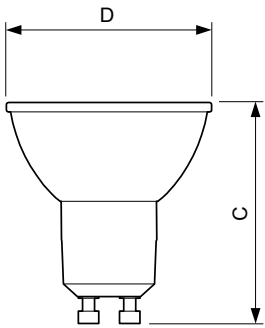

## Dimensional drawing

Product	D	C
MASTER LED ExpertColor 5.5-50W GU10 930 36D	50 mm	54 mm
MASTER LED ExpertColor 5.5-50W GU10 927 36D	50 mm	54 mm
MASTER LED ExpertColor 5.5-50W GU10 927 24D	50 mm	54 mm
MASTER LED ExpertColor 5.5-50W GU10 930 24D	50 mm	54 mm
MASTER LED ExpertColor 3.9-35W GU10 940 36D	50 mm	54 mm
MASTER LED ExpertColor 3.9-35W GU10 927 25D	50 mm	54 mm
MASTER LED ExpertColor 3.9-35W GU10 930 25D	50 mm	54 mm
MASTER LED ExpertColor 3.9-35W GU10 940 25D	50 mm	54 mm
MASTER LED ExpertColor 3.9-35W GU10 927 36D	50 mm	54 mm
MASTER LED ExpertColor 3.9-35W GU10 930 36D	50 mm	54 mm
MASTER LED ExpertColor 5.5-50W GU10 927 25D	50 mm	54 mm
MASTER LED ExpertColor 5.5-50W GU10 930 25D	50 mm	54 mm
MASTER LED ExpertColor 5.5-50W GU10 927 36D	50 mm	54 mm
MASTER LED ExpertColor 5.5-50W GU10 940 25D	50 mm	54 mm
MASTER LED ExpertColor 5.5-50W GU10 930 36D	50 mm	54 mm
MASTER LED ExpertColor 5.5-50W GU10 940 36D	50 mm	54 mm