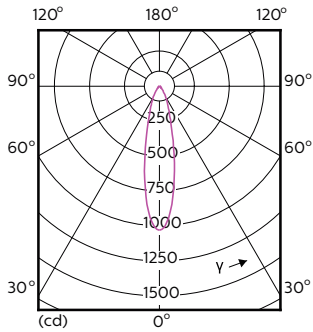

MASTER LEDspot ExpertColor MV

Order Code	Full Product Name	Luminous Intensity (Nom)
929001347408	MASTER LED ExpertColor 5.5-50W GU10 930 36D	800 cd
929001347502	MASTER LED ExpertColor 5.5-50W GU10 940 36D	800 cd