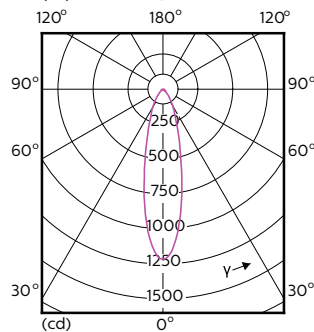

MASTER LEDspot ExpertColor MV

Order Code	Full Product Name	Luminous Intensity (Nom)
929001347408	MASTER LED ExpertColor 5.5-50W GU10 930 36D	800 cd
929001347502	MASTER LED ExpertColor 5.5-50W GU10 940 36D	800 cd