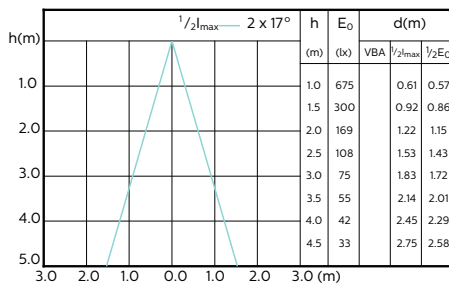

## Beam Diagrams

MASTER LEDspot ExpertColor MV 35W GU10  
927 25D

MASTER LEDspot ExpertColor MV 35W GU10  
930 25D

MASTER LEDspot ExpertColor MV 35W GU10  
940 25D

MASTER LEDspot ExpertColor MV 35W GU10  
927 36D