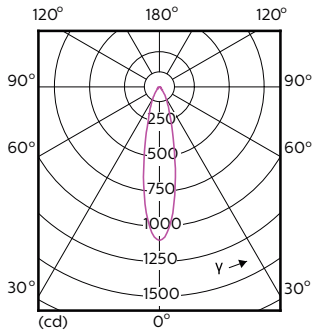

MASTER LEDspot ExpertColor MV

Order Code	Full Product Name	Luminous Intensity (Nom)
929001347408	MASTER LED ExpertColor 5.5-50W GU10 930 36D	800 cd
929001347502	MASTER LED ExpertColor 5.5-50W GU10 940 36D	800 cd