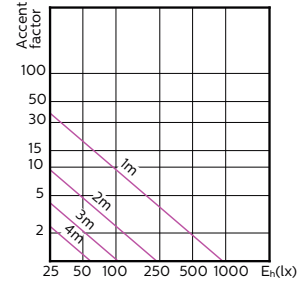

MASTER LEDspot ExpertColor MV 50W GU10
940 36D