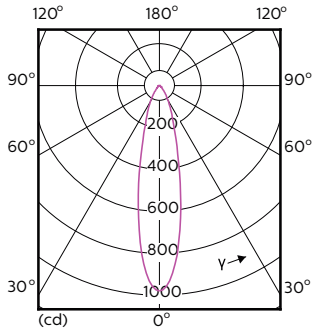

MASTER LEDspot ExpertColor MV

Order Code	Full Product Name	Luminous Intensity (Nom)
929001347408	MASTER LED ExpertColor 5.5-50W GU10 930 36D	800 cd
929001347502	MASTER LED ExpertColor 5.5-50W GU10 940 36D	800 cd