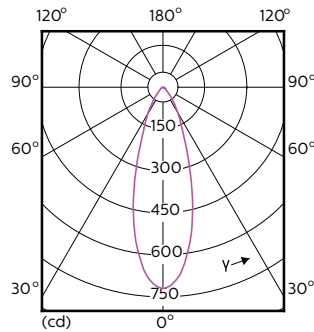

MASTER LEDspot ExpertColor MV

Order Code	Full Product Name	Luminous Intensity (Nom)
929001347408	MASTER LED ExpertColor 5.5-50W GU10 930 36D	800 cd
929001347502	MASTER LED ExpertColor 5.5-50W GU10 940 36D	800 cd