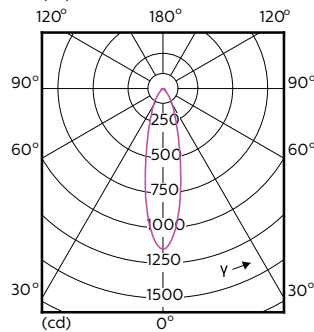

MASTER LEDspot ExpertColor MV

Order Code	Full Product Name	Luminous Intensity (Nom)
929001347408	MASTER LED ExpertColor 5.5-50W GU10 930 36D	800 cd
929001347502	MASTER LED ExpertColor 5.5-50W GU10 940 36D	800 cd