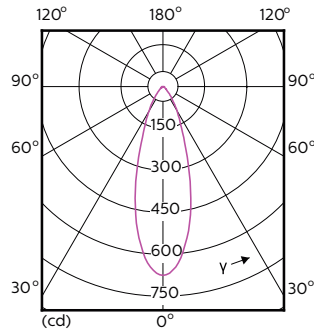

MASTER LEDspot ExpertColor MV

Order Code	Full Product Name	Luminous Intensity (Nom)
929001347408	MASTER LED ExpertColor 5.5-50W GU10 930 36D	800 cd
929001347502	MASTER LED ExpertColor 5.5-50W GU10 940 36D	800 cd