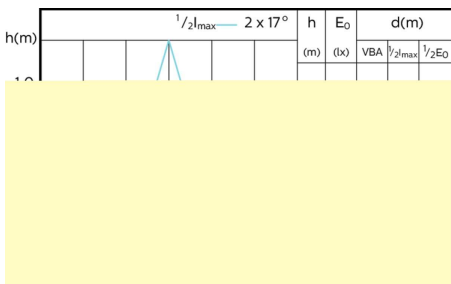

## Beam Diagrams

MASTER LEDspot ExpertColor MV 35W GU10  
927 25D

MASTER LEDspot ExpertColor MV 35W GU10  
930 25D

MASTER LEDspot ExpertColor MV 35W GU10  
940 25D

MASTER LEDspot ExpertColor MV 35W GU10  
927 36D