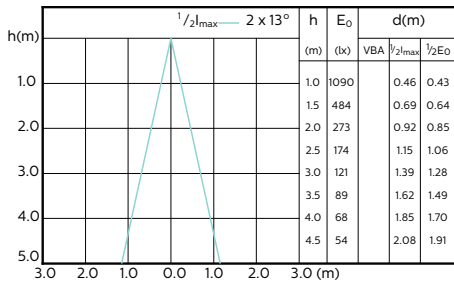

MASTER LEDspot ExpertColor MV

Beam Diagrams

**MASTER LEDspot ExpertColor MV 50W GU10
927 25D**