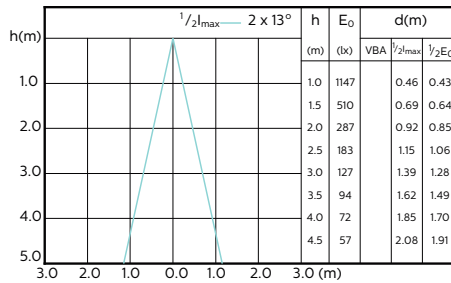

**MASTER LEDspot ExpertColor MV 50W GU10
930 25D**