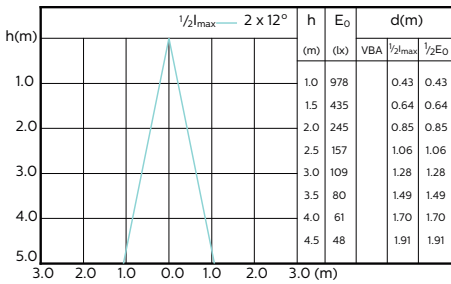

Beam Diagrams

MASTER LEDspot ExpertColor MV 35W GU10
927 25D