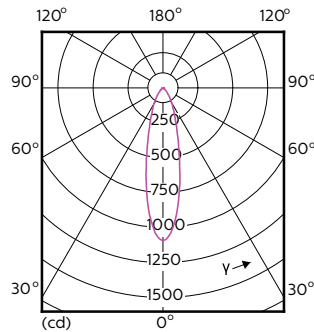

MASTER LEDspot ExpertColor MV

Order Code	Full Product Name	Luminous Intensity (Nom)
929001347408	MASTER LED ExpertColor 5.5-50W GU10 930 36D	800 cd
929001347502	MASTER LED ExpertColor 5.5-50W GU10 940 36D	800 cd