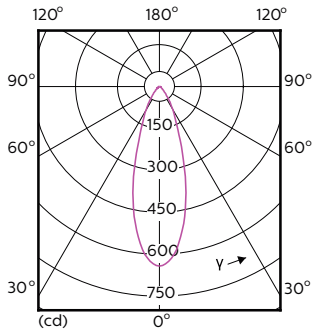

MASTER LEDspot ExpertColor MV

Order Code	Full Product Name	Luminous Intensity (Nom)
929001347408	MASTER LED ExpertColor 5.5-50W GU10 930 36D	800 cd
929001347502	MASTER LED ExpertColor 5.5-50W GU10 940 36D	800 cd