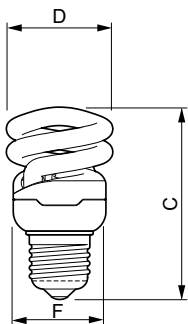

## Dimensional drawing

Product	D (max)	C (max)	F (max)
ECO Twister 8W CDL E27 110-127V 1PF/12	46 mm	81.5 mm	40 mm