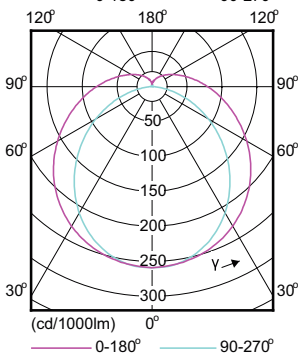

MASTER LEDtube InstantFit HF T5

Order Code	Full Product Name	T-Case Maximum (Nom)
929001346302	Master LEDtube HF 1500mm UO 36W 865 T5	45 °C
929001390702	Master LEDtube HF 600mm HE 8W 830 T5	65 °C
929001390802	Master LEDtube HF 600mm HE 8W 840 T5	65 °C
929001390902	Master LEDtube HF 600mm HE 8W 865 T5	65 °C
929001391002	Master LEDtube HF 1200mm HE 16.5W 830 T5	65 °C
929001391102	Master LEDtube HF 1200mm HE 16.5W 840 T5	65 °C
929001391202	Master LEDtube HF 1200mm HE 16.5W 865 T5	65 °C
929001391302	Master LEDtube HF 1500mm HE 20W 830 T5	65 °C
929001391402	Master LEDtube HF 1500mm HE 20W 840 T5	65 °C
929001391502	Master LEDtube HF 1500mm HE 20W 865 T5	65 °C
929002352002	Master LEDtube HF 1200mm HO 26W 830 T5 OE	55 °C
929002352102	Master LEDtube HF 1200mm HO 26W 840 T5 OE	55 °C
929002352202	Master LEDtube HF 1200mm HO 26W 865 T5 OE	55 °C
929002352302	Master LEDtube HF 1500mm HO 26W 830 T5 OE	50 °C
929002352402	Master LEDtube HF 1500mm HO 26W 840 T5 OE	50 °C
929002352502	Master LEDtube HF 1500mm HO 26W 865 T5 OE	50 °C