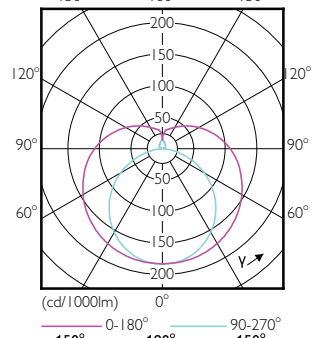

MASTER LEDtube InstantFit HF T5

Order Code	Full Product Name	T-Case Maximum (Nom)
929001346302	Master LEDtube HF 1500mm UO 36W 865 T5	45 °C
929001390702	Master LEDtube HF 600mm HE 8W 830 T5	65 °C
929001390802	Master LEDtube HF 600mm HE 8W 840 T5	65 °C
929001390902	Master LEDtube HF 600mm HE 8W 865 T5	65 °C
929001391002	Master LEDtube HF 1200mm HE 16.5W 830 T5	65 °C
929001391102	Master LEDtube HF 1200mm HE 16.5W 840 T5	65 °C
929001391202	Master LEDtube HF 1200mm HE 16.5W 865 T5	65 °C
929001391302	Master LEDtube HF 1500mm HE 20W 830 T5	65 °C
929001391402	Master LEDtube HF 1500mm HE 20W 840 T5	65 °C
929001391502	Master LEDtube HF 1500mm HE 20W 865 T5	65 °C
929002352002	Master LEDtube HF 1200mm HO 26W 830 T5 OE	55 °C
929002352102	Master LEDtube HF 1200mm HO 26W 840 T5 OE	55 °C
929002352202	Master LEDtube HF 1200mm HO 26W 865 T5 OE	55 °C
929002352302	Master LEDtube HF 1500mm HO 26W 830 T5 OE	50 °C
929002352402	Master LEDtube HF 1500mm HO 26W 840 T5 OE	50 °C
929002352502	Master LEDtube HF 1500mm HO 26W 865 T5 OE	50 °C