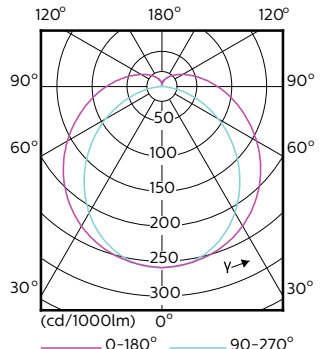

MASTER LEDtube InstantFit HF T5

Order Code	Full Product Name	T-Case Maximum (Nom)
929001346302	Master LEDtube HF 1500mm UO 36W 865 T5	45 °C
929001390702	Master LEDtube HF 600mm HE 8W 830 T5	65 °C
929001390802	Master LEDtube HF 600mm HE 8W 840 T5	65 °C
929001390902	Master LEDtube HF 600mm HE 8W 865 T5	65 °C
929001391002	Master LEDtube HF 1200mm HE 16.5W 830 T5	65 °C
929001391102	Master LEDtube HF 1200mm HE 16.5W 840 T5	65 °C
929001391202	Master LEDtube HF 1200mm HE 16.5W 865 T5	65 °C
929001391302	Master LEDtube HF 1500mm HE 20W 830 T5	65 °C
929001391402	Master LEDtube HF 1500mm HE 20W 840 T5	65 °C
929001391502	Master LEDtube HF 1500mm HE 20W 865 T5	65 °C
929002352002	Master LEDtube HF 1200mm HO 26W 830 T5 OE	55 °C
929002352102	Master LEDtube HF 1200mm HO 26W 840 T5 OE	55 °C
929002352202	Master LEDtube HF 1200mm HO 26W 865 T5 OE	55 °C
929002352302	Master LEDtube HF 1500mm HO 26W 830 T5 OE	50 °C
929002352402	Master LEDtube HF 1500mm HO 26W 840 T5 OE	50 °C
929002352502	Master LEDtube HF 1500mm HO 26W 865 T5 OE	50 °C