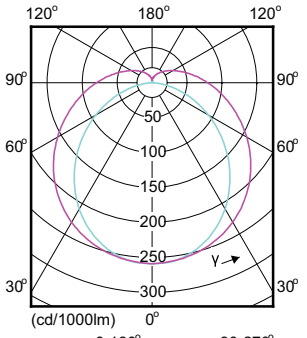

MASTER LEDtube InstantFit HF T5

Order Code	Full Product Name	T-Case Maximum (Nom)
929001346302	Master LEDtube HF 1500mm UO 36W 865 T5	45 °C
929001390702	Master LEDtube HF 600mm HE 8W 830 T5	65 °C
929001390802	Master LEDtube HF 600mm HE 8W 840 T5	65 °C
929001390902	Master LEDtube HF 600mm HE 8W 865 T5	65 °C
929001391002	Master LEDtube HF 1200mm HE 16.5W 830 T5	65 °C
929001391102	Master LEDtube HF 1200mm HE 16.5W 840 T5	65 °C
929001391202	Master LEDtube HF 1200mm HE 16.5W 865 T5	65 °C
929001391302	Master LEDtube HF 1500mm HE 20W 830 T5	65 °C
929001391402	Master LEDtube HF 1500mm HE 20W 840 T5	65 °C
929001391502	Master LEDtube HF 1500mm HE 20W 865 T5	65 °C
929002352002	Master LEDtube HF 1200mm HO 26W 830 T5 OE	55 °C
929002352102	Master LEDtube HF 1200mm HO 26W 840 T5 OE	55 °C
929002352202	Master LEDtube HF 1200mm HO 26W 865 T5 OE	55 °C
929002352302	Master LEDtube HF 1500mm HO 26W 830 T5 OE	50 °C
929002352402	Master LEDtube HF 1500mm HO 26W 840 T5 OE	50 °C
929002352502	Master LEDtube HF 1500mm HO 26W 865 T5 OE	50 °C