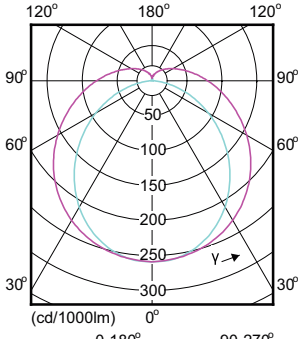

MASTER LEDtube InstantFit HF T5

Order Code	Full Product Name	T-Case Maximum (Nom)
929001346302	Master LEDtube HF 1500mm UO 36W 865 T5	45 °C
929001390702	Master LEDtube HF 600mm HE 8W 830 T5	65 °C
929001390802	Master LEDtube HF 600mm HE 8W 840 T5	65 °C
929001390902	Master LEDtube HF 600mm HE 8W 865 T5	65 °C
929001391002	Master LEDtube HF 1200mm HE 16.5W 830 T5	65 °C
929001391102	Master LEDtube HF 1200mm HE 16.5W 840 T5	65 °C
929001391202	Master LEDtube HF 1200mm HE 16.5W 865 T5	65 °C
929001391302	Master LEDtube HF 1500mm HE 20W 830 T5	65 °C
929001391402	Master LEDtube HF 1500mm HE 20W 840 T5	65 °C
929001391502	Master LEDtube HF 1500mm HE 20W 865 T5	65 °C
929002352002	Master LEDtube HF 1200mm HO 26W 830 T5 OE	55 °C
929002352102	Master LEDtube HF 1200mm HO 26W 840 T5 OE	55 °C
929002352202	Master LEDtube HF 1200mm HO 26W 865 T5 OE	55 °C
929002352302	Master LEDtube HF 1500mm HO 26W 830 T5 OE	50 °C
929002352402	Master LEDtube HF 1500mm HO 26W 840 T5 OE	50 °C
929002352502	Master LEDtube HF 1500mm HO 26W 865 T5 OE	50 °C