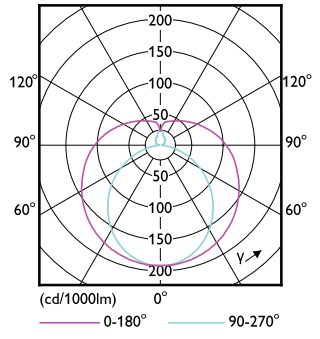

MASTER LEDtube InstantFit HF T5

Order Code	Full Product Name	T-Case Maximum (Nom)
929001346302	Master LEDtube HF 1500mm UO 36W 865 T5	45 °C
929001390702	Master LEDtube HF 600mm HE 8W 830 T5	65 °C
929001390802	Master LEDtube HF 600mm HE 8W 840 T5	65 °C
929001390902	Master LEDtube HF 600mm HE 8W 865 T5	65 °C
929001391002	Master LEDtube HF 1200mm HE 16.5W 830 T5	65 °C
929001391102	Master LEDtube HF 1200mm HE 16.5W 840 T5	65 °C
929001391202	Master LEDtube HF 1200mm HE 16.5W 865 T5	65 °C
929001391302	Master LEDtube HF 1500mm HE 20W 830 T5	65 °C
929001391402	Master LEDtube HF 1500mm HE 20W 840 T5	65 °C
929001391502	Master LEDtube HF 1500mm HE 20W 865 T5	65 °C
929002352002	Master LEDtube HF 1200mm HO 26W 830 T5 OE	55 °C
929002352102	Master LEDtube HF 1200mm HO 26W 840 T5 OE	55 °C
929002352202	Master LEDtube HF 1200mm HO 26W 865 T5 OE	55 °C
929002352302	Master LEDtube HF 1500mm HO 26W 830 T5 OE	50 °C
929002352402	Master LEDtube HF 1500mm HO 26W 840 T5 OE	50 °C
929002352502	Master LEDtube HF 1500mm HO 26W 865 T5 OE	50 °C