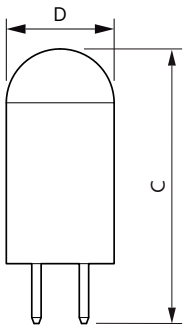

LEDspot G4 Capule

LEDspot G4 Capule Frosted

G4 Capsule

G4 Capsule

G4 Capsule

GY6.35 Capsule

Dimensional drawing

Product	D	C
CorePro LEDcapsuleLV 2-20W G4 827 D	17 mm	48 mm

CorePro LEDcapsule LV

Dimensional drawing

Product	D	C
CorePro LEDcapsuleLV 2.1-20W G4 827 D	15 mm	40 mm
CorePro LEDcapsuleLV 2.7-28W G4 830	15 mm	40 mm
CorePro LEDcapsuleLV 2.7-28W G4 827	15 mm	40 mm

Product	D	C
CorePro LEDcapsuleLV 1.7-20W GY6.35 827	15 mm	39 mm
CorePro LEDcapsuleLV 0.9-10W G4 827	14.5 mm	38 mm
CorePro LEDcapsuleLV 1.7-20W G4 827	14.5 mm	38 mm
CorePro LEDcapsuleLV 2.5-28W G4 827	15 mm	46.5 mm
CorePro LEDcapsuleLV 1.7-20W G4 830	14.5 mm	38 mm
CorePro LEDcapsuleLV 0.9-10W G4 830	14.5 mm	38 mm