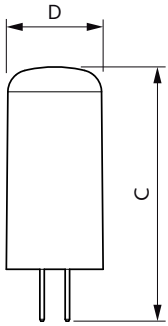

LEDspot G4 Capule

LEDspot G4 Capule Frosted

G4 Capsule

G4 Capsule

G4 Capsule

GY6.35 Capsule

Dimensional drawing

Product	D	C
CorePro LEDcapsuleLV 2-20W G4 827 D	17 mm	48 mm

Product	D	C
CorePro LEDcapsuleLV 1-10W G4 830	13 mm	35 mm
CorePro LEDcapsuleLV 1-10W G4 827	13 mm	35 mm
CorePro LEDcapsuleLV 1.8-20W G4 830	13 mm	35 mm
CorePro LEDcapsuleLV 1.8-20W G4 827	13 mm	35 mm
CorePro LEDcapsuleLV 1.8-20W GY6.35 827	13 mm	35 mm
CorePro LEDcapsuleLV 1.8-20W GY6.35 830	13 mm	35 mm
CorePro LEDcapsuleLV 1.8-20W 830 G4 RCA	13 mm	35 mm

CorePro LEDcapsule LV

Dimensional drawing

Product	D	C
CorePro LEDcapsuleLV 2.1-20W G4 827 D	15 mm	40 mm
CorePro LEDcapsuleLV 2.7-28W G4 830	15 mm	40 mm
CorePro LEDcapsuleLV 2.7-28W G4 827	15 mm	40 mm

Product	D	C
CorePro LEDcapsuleLV 1.7-20W GY6.35 827	15 mm	39 mm
CorePro LEDcapsuleLV 0.9-10W G4 827	14.5 mm	38 mm
CorePro LEDcapsuleLV 1.7-20W G4 827	14.5 mm	38 mm
CorePro LEDcapsuleLV 2.5-28W G4 827	15 mm	46.5 mm
CorePro LEDcapsuleLV 1.7-20W G4 830	14.5 mm	38 mm
CorePro LEDcapsuleLV 0.9-10W G4 830	14.5 mm	38 mm