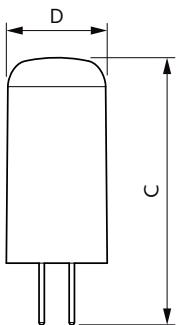

LEDspot G4 Capule

LEDspot G4 Capule Frosted

G4 Capsule

G4 Capsule

G4 Capsule

GY6.35 Capsule

Dimensional drawing

Product	D	C
CorePro LEDcapsuleLV 2-20W G4 827 D	17 mm	48 mm

CorePro LEDcapsule LV

Dimensional drawing

Product	D	C
CorePro LEDcapsuleLV 2.1-20W G4 827 D	15 mm	40 mm
CorePro LEDcapsuleLV 2.7-28W G4 830	15 mm	40 mm
CorePro LEDcapsuleLV 2.7-28W G4 827	15 mm	40 mm

Product	D	C
CorePro LEDcapsuleLV 1.7-20W GY6.35 827	15 mm	39 mm
CorePro LEDcapsuleLV 0.9-10W G4 827	14.5 mm	38 mm
CorePro LEDcapsuleLV 1.7-20W G4 827	14.5 mm	38 mm
CorePro LEDcapsuleLV 2.5-28W G4 827	15 mm	46.5 mm
CorePro LEDcapsuleLV 1.7-20W G4 830	14.5 mm	38 mm
CorePro LEDcapsuleLV 0.9-10W G4 830	14.5 mm	38 mm