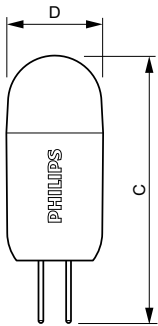

LEDspot G4 Capule

LEDspot G4 Capule Frosted

G4 Capsule

G4 Capsule

G4 Capsule

GY6.35 Capsule

Dimensional drawing

Product	D	C
CorePro LEDcapsuleLV 2-20W G4 827 D	17 mm	48 mm

Product	D	C
CorePro LEDcapsuleLV 1-10W G4 830	13 mm	35 mm
CorePro LEDcapsuleLV 1-10W G4 827	13 mm	35 mm
CorePro LEDcapsuleLV 1.8-20W G4 830	13 mm	35 mm
CorePro LEDcapsuleLV 1.8-20W G4 827	13 mm	35 mm
CorePro LEDcapsuleLV 1.8-20W GY6.35 827	13 mm	35 mm
CorePro LEDcapsuleLV 1.8-20W GY6.35 830	13 mm	35 mm
CorePro LEDcapsuleLV 1.8-20W 830 G4 RCA	13 mm	35 mm

CorePro LEDcapsule LV

Dimensional drawing

Product	D	C
CorePro LEDcapsuleLV 2.1-20W G4 827 D	15 mm	40 mm
CorePro LEDcapsuleLV 2.7-28W G4 830	15 mm	40 mm
CorePro LEDcapsuleLV 2.7-28W G4 827	15 mm	40 mm

Product	D	C
CorePro LEDcapsuleLV 1.7-20W GY6.35 827	15 mm	39 mm
CorePro LEDcapsuleLV 0.9-10W G4 827	14.5 mm	38 mm
CorePro LEDcapsuleLV 1.7-20W G4 827	14.5 mm	38 mm
CorePro LEDcapsuleLV 2.5-28W G4 827	15 mm	46.5 mm
CorePro LEDcapsuleLV 1.7-20W G4 830	14.5 mm	38 mm
CorePro LEDcapsuleLV 0.9-10W G4 830	14.5 mm	38 mm