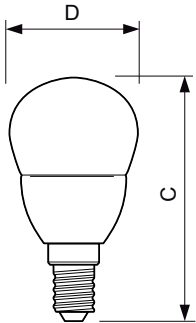

CorePro LED candles and lusters

Dimensional drawing

Product	D	C
CorePro lustre ND 4-25W E14 827 P45 FR	45 mm	88 mm
CorePro lustre ND 3.5-25W E14 840 P45 FR	45 mm	88 mm
Corepro lustre ND 5.5-40W E14 827 P45 CL	45 mm	88 mm
Corepro lustre ND 5.5-40W E14 840 P45 CL	45 mm	88 mm
CorePro lustre ND 5.5-40W E14 827 P45 FR	45 mm	88 mm
CorePro lustre ND 5.5-40W E14 840 P45 FR	45 mm	88 mm
Corepro Lustre ND 4-25W E14 827 P45 CL	45 mm	88 mm

Controls and Dimming

Dimmable	No

Operating and Electrical

Input Frequency	50 to 60 Hz
Voltage (Nom)	220-240 V
Starting Time (Nom)	0.5 s

General Information

Nominal Lifetime (Nom)	15000 h
Switching Cycle	50000X

Light Technical

Color Rendering Index (Nom)	80
Llmf At End Of Nominal Lifetime (Nom)	70 %

Approval and Application

Order Code	Full Product Name	Energy Consumption kWh/1000 h	Energy Efficiency Label (EEL)
929001142202	Corepro Candle ND 4-25W E14 827 B35 CL	4 kWh	A+
929001142502	Corepro candle ND 5.5-40W E14 827 B35 CL	6 kWh	A+
929001206002	Corepro candle ND 5.5-40W E14 840 B35 CL	6 kWh	A+
929001142302	Corepro Lustre ND 4-25W E14 827 P45 CL	4 kWh	A+
929001142602	Corepro lustre ND 5.5-40W E14 827 P45 CL	6 kWh	A+
929001206102	Corepro lustre ND 5.5-40W E14 840 P45 CL	6 kWh	A+
929001142402	Corepro Lustre ND 4-25W E27 827 P45 CL	4 kWh	A+
929001175302	Corepro Lustre ND 5.5-40W E27 827 P45 CL	6 kWh	A+
929001157402	CorePro LEDcandle ND 4-25W E14 827 B35 FR	4 kWh	A+
929001205602	CorePro LEDcandle ND 3.5-25W E14 840 B35 FR	4 kWh	A+
929001205802	CorePro LEDcandle ND 5.5-40W E14 840 B35 FR	6 kWh	A+
929001157502	CorePro lustre ND 4-25W E14 827 P45 FR	4 kWh	A+
929001157802	CorePro lustre ND 5.5-40W E14 827 P45 FR	6 kWh	A+
929001205702	CorePro lustre ND 3.5-25W E14 840 P45 FR	4 kWh	A+
929001205902	CorePro lustre ND 5.5-40W E14 840 P45 FR	6 kWh	A+
929001157602	CorePro lustre ND 4-25W E27 827 P45 FR	4 kWh	A+
929001175402	Corepro Lustre ND 5.5-40W E27 827 P45 FR	6 kWh	A+
929001324702	Corepro candle ND 5.5-40W E27 827 B35 CL	6 kWh	A+
929001325102	CorePro LEDcandle ND 7-60W E14 827 B38 FR	7 kWh	A++
929001325402	CorePro LEDcandle ND 7-60W E14 840 B38 FR	7 kWh	A++
929001394702	CorePro LEDcandle ND 7-60W E14 865 B38 FR	7 kWh	A++
929001325202	CorePro lustre ND 7-60W E14 827 P48 FR	7 kWh	A++
929001325502	CorePro lustre ND 7-60W E14 840 P48 FR	7 kWh	A++
929001325302	CorePro lustre ND 7-60W E27 827 P48 FR	7 kWh	A++
929001325602	CorePro lustre ND 7-60W E27 840 P48 FR	7 kWh	A++
929001394502	CorePro LEDcandle ND 5.5-40W E14 865 B35 FR	6 kWh	A+
929001394602	CorePro lustre ND 5.5-40W E14 865 P45 FR	6 kWh	A+
929001394802	CorePro lustre ND 7-60W E14 865 P48 FR	7 kWh	A++

Operating and Electrical