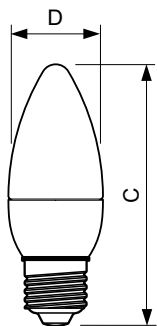

Dimensional drawing

Product	D	C
Corepro Candle ND 4-25W E14 827 B35 CL	35 mm	106 mm
Corepro candle ND 5.5-40W E14 827 B35 CL	35 mm	106 mm
CorePro LEDcandle ND 4-25W E14 827 B35 FR	35 mm	106 mm
CorePro LEDcandle ND 3.5-25W E14 840 B35 FR	35 mm	106 mm
CorePro LEDcandle ND 5.5-40W E14 840 B35 FR	35 mm	106 mm
Corepro candle ND 5.5-40W E14 840 B35 CL	35 mm	106 mm
CorePro LEDcandle ND 5.5-40W E14 865 B35 FR	35 mm	106 mm

CorePro LED candles and lusters

Dimensional drawing

D

Product	D	C
CorePro LEDcandle ND 7-60W E14 827 B38 FR	38 mm	114 mm
CorePro LEDcandle ND 7-60W E14 840 B38 FR	38 mm	114 mm
CorePro LEDcandle ND 7-60W E14 865 B38 FR	38 mm	114 mm