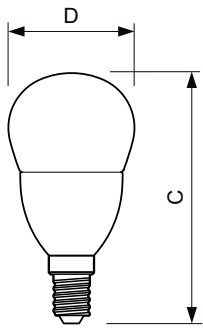

CorePro LED candles and lusters

Dimensional drawing

D