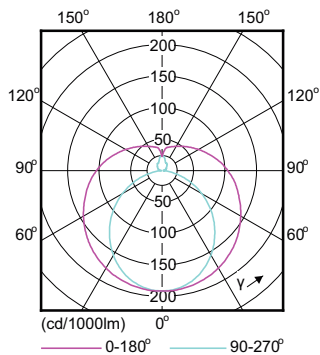

CorePro LEDtube InstantFit HF

Approval and Application

Energy Consumption kWh/1000 h	12 kWh
Energy Efficiency Label (EEL)	A

Controls and Dimming

Dimmable	No

Operating and Electrical

Input Frequency	20000-80000 Hz
Voltage (Nom)	30-80 V
Power (Rated) (Nom)	9 W
Starting Time (Nom)	0.5 s

General Information

Cap-Base	G13
Nominal Lifetime (Nom)	30000 h
Switching Cycle	50000X

Light Technical

Beam Angle (Nom)	240 °
Color Rendering Index (Nom)	83
Llmf At End Of Nominal Lifetime (Nom)	70 %
Luminous Flux (Nom)	800 lm

Mechanical and Housing

Bulb Shape	Tube, double-ended

Temperature

T-Ambient (Max)	45 °C
T-Ambient (Min)	-20 °C
T-Case Maximum (Nom)	60 °C
T-Storage (Max)	65 °C
T-Storage (Min)	-40 °C

Light Technical

Order Code	Full Product Name	Color Code	Correlated Color Temperature (Nom)
929001249502	CorePro LEDtube HF 600mm 9W840 T8 G	840	4000 K
929001249602	CorePro LEDtube HF 600mm 9W865 T8 G	865	6500 K