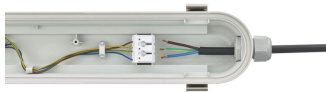

CoreLine Waterproof WT120C G2
PCU-13DPP