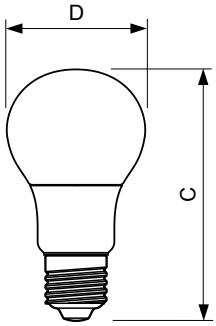

## Dimensional drawing

Product			
MASTER LEDbulb DT 6-40W B22 A60 CL			
MASTER LEDbulb DT 8.5-60W B22 A60 CL	60 mm	110 mm	
MASTER LEDbulb DT 15-100W A67 B22 827 FR	70.6 mm	135.9 mm	
MASTER LEDbulb DT 11-75W A67 B22 827 FR	70.6 mm	135.9 mm	

## Dimensional drawing

Product	D	C
MASTER LEDbulb DT 6-40W E27 A60 CL	60 mm	110 mm

Product	D	C
MASTERLEDbulb DT 15-100WE27 927-922 A67FR	77 mm	142 mm
MASTER LED bulb DT 12-75WE27 927-922 A67 FR	77 mm	142 mm