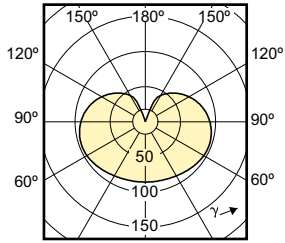

MASTER LEDbulbs

(cd/1000lm) 0°
150° 180° 150°