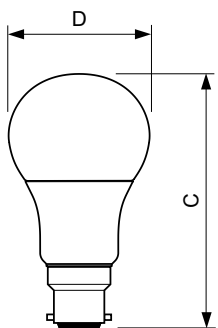

## Dimensional drawing

Product			
MASTER LEDbulb DT 6-40W B22 A60 CL			
MASTER LEDbulb DT 8.5-60W B22 A60 CL	60 mm	110 mm	
MASTER LEDbulb DT 15-100W A67 B22 827 FR	70.6 mm	135.9 mm	
MASTER LEDbulb DT 11-75W A67 B22 827 FR	70.6 mm	135.9 mm	