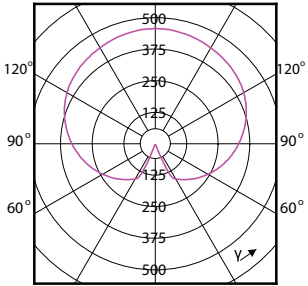

## Temperature

Order Code	Full Product Name	T-Case Maximum
		(Nom)
929001150602	MASTER LEDbulb DT 6-40W B22 A60 CL	85 °C
929001150732	MASTER LEDbulb DT 8.5-60W B22 A60 CL	110 °C
929001150802	MASTER LEDbulb DT 6-40W E27 A60 CL	85 °C
929001150932	MASTER LEDbulb DT 8.5-60W E27 A60 CL	110 °C
929001200302	MASTER LEDbulb DT 15-100W A67 B22 827 FR	105 °C
929001200402	MASTER LEDbulb DT 11-75W A67 B22 827 FR	100 °C
929001351302	MASTER LED bulb DT 5.5-40WE27 927-922 A60FR	70 °C
929001351402	MASTER LED bulb DT 9-60W E27 927-922 A60 FR	85 °C
929001868602	MASTER LED bulb DT 12-75WE27 927-922 A67 FR	80 °C
929001868702	MASTERLEDbulb DT 15-100WE27 927-922 A67FR	80 °C
929002218602	MASTERLEDbulb DT 14-100WE27 927-922 A67FR	90 °C

# MASTER LEDbulbs

(cd/1000lm) 0°  
150° 180° 150°

(cd/1000lm) 0°  
150° 180° 150°

(cd/1000lm) 0°

(cd/1000lm) 0°  
150° 180° 150°

(cd/1000lm) 0°